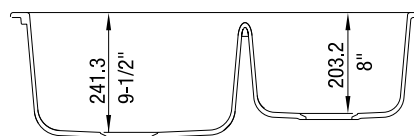

#### NOMINAL DIMENSIONS

OVERALL	CUTOUT SIZE	BOWL DEPTH LEFT	BOWL DEPTH RIGHT	DRAIN DIAMETER
32 x 20-27/32	Template provided with approximate 1/8" reveal	9-1/2	8	3-1/2

DXF cutout templates available on our web site.