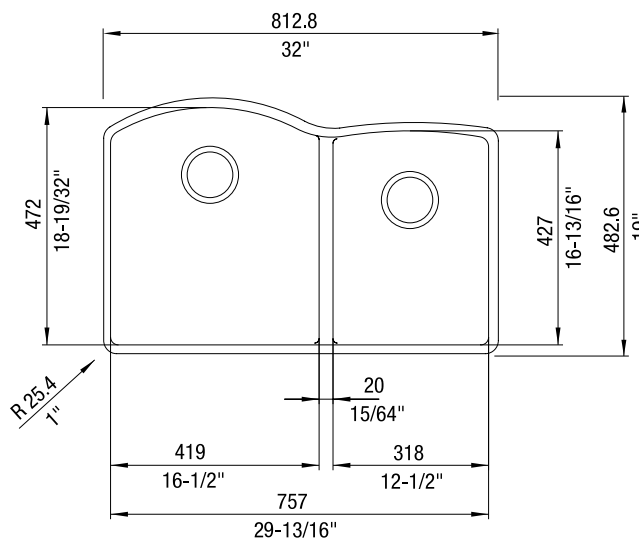

#### NOMINAL DIMENSIONS

OVERALL	CUTOUT SIZE	BOWL DEPTH LEFT	BOWL DEPTH RIGHT	DRAIN DIAMETER
32 x 20-27/32	Template provided with approximate 1/8" reveal	9-1/2	8	3-1/2

DXF cutout templates available on our web site.