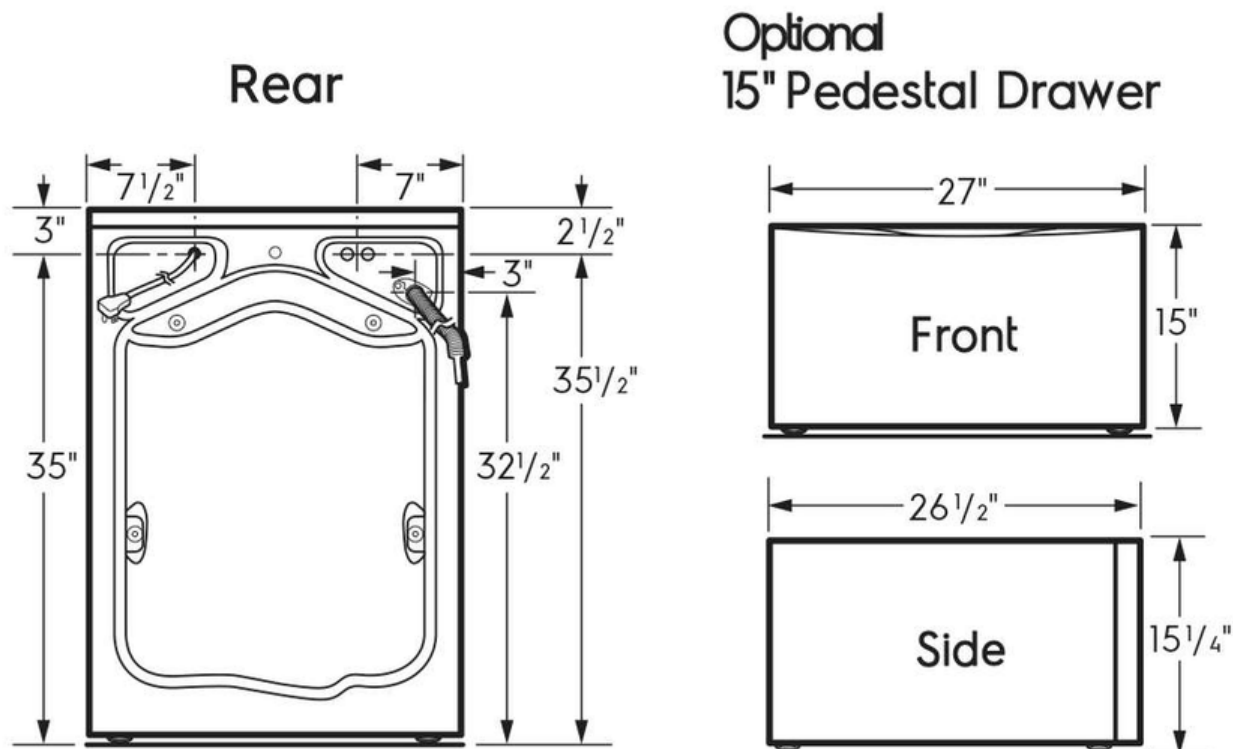

Electrolux

4.5 Cu. Ft. Front Load Washer

ELFW7437AW

Version : 07/21

High standards of quality at Electrolux Home Products, Inc. mean we are constantly working to improve our products. We reserve the right to change specifications or discontinue models without notice.

Electrolux Major Appliances, N.A.

USA • 10200 David Taylor Drive • Charlotte, NC 28262 • Charlotte, NC 28262 • 1-877-4electrolux (1-877-435-3287) • electroluxappliances.com

CANADA • 5855 Terry Fox Way • Mississauga, ON L5V 3E4 • 1-800-265-8352 • electroluxappliances.ca