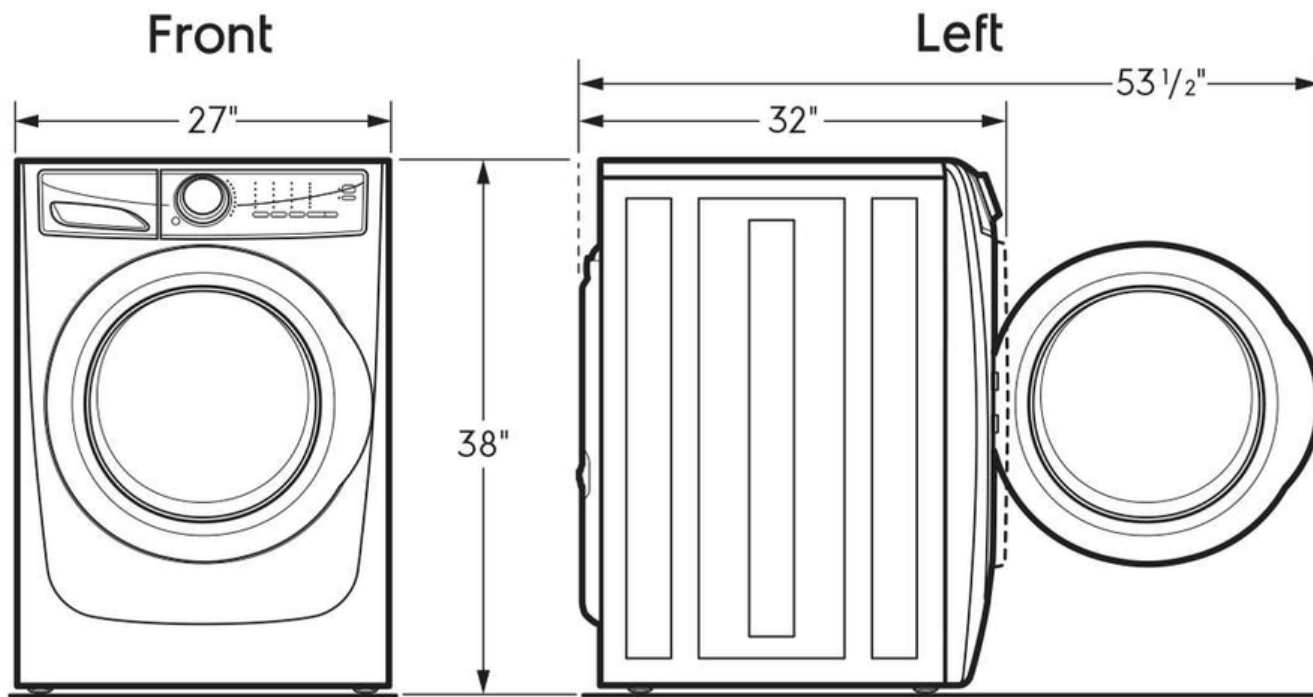

Electrolux

4.5 Cu. Ft. Front Load Washer

ELFW7437AW

Version : 07/21

High standards of quality at Electrolux Home Products, Inc. mean we are constantly working to improve our products. We reserve the right to change specifications or discontinue models without notice.

Electrolux Major Appliances, N.A.

USA • 10200 David Taylor Drive • Charlotte, NC 28262 • Charlotte, NC 28262 • 1-877-4electrolux (1-877-435-3287) • electroluxappliances.com

CANADA • 5855 Terry Fox Way • Mississauga, ON L5V 3E4 • 1-800-265-8352 • electroluxappliances.ca