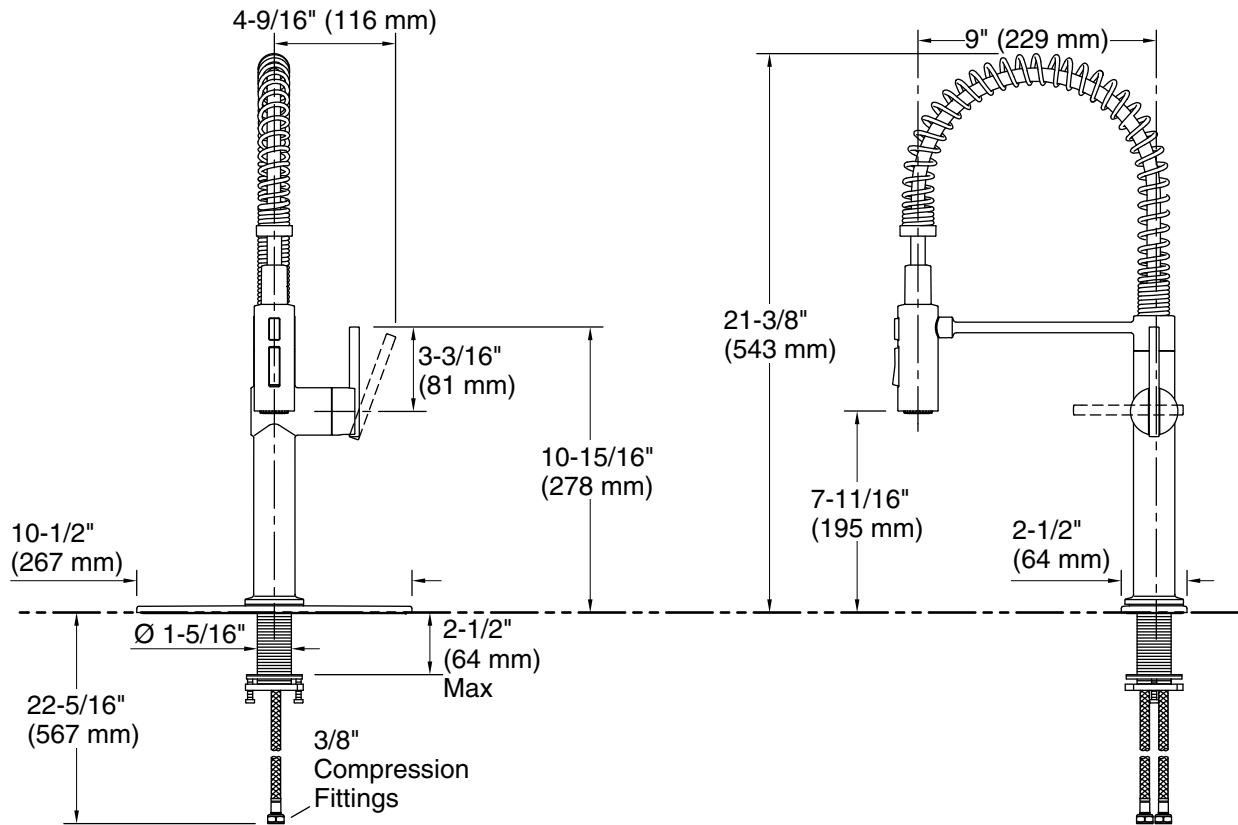

Optional Products/Accessories

- K-22071 Three-hole kitchen faucet escutcheon

ADA **CSA B651**

Codes/Standards

ASME A112.18.1/CSA B125.1
NSF/ANSI/CAN 61
NSF/ANSI/CAN 372
All applicable US Federal and State material regulations
DOE - Energy Policy Act 1992
California Energy Commission (CEC)
ADA
ICC/ANSI A117.1
CSA B651
IAPMO Certification

Technical Information

All product dimensions are nominal.

Faucet:

Flow rate: 1.5 gal/min (5.7 l/min)

Drain included: No

Spout:

Spout reach: 9" (229 mm)

Handshower: