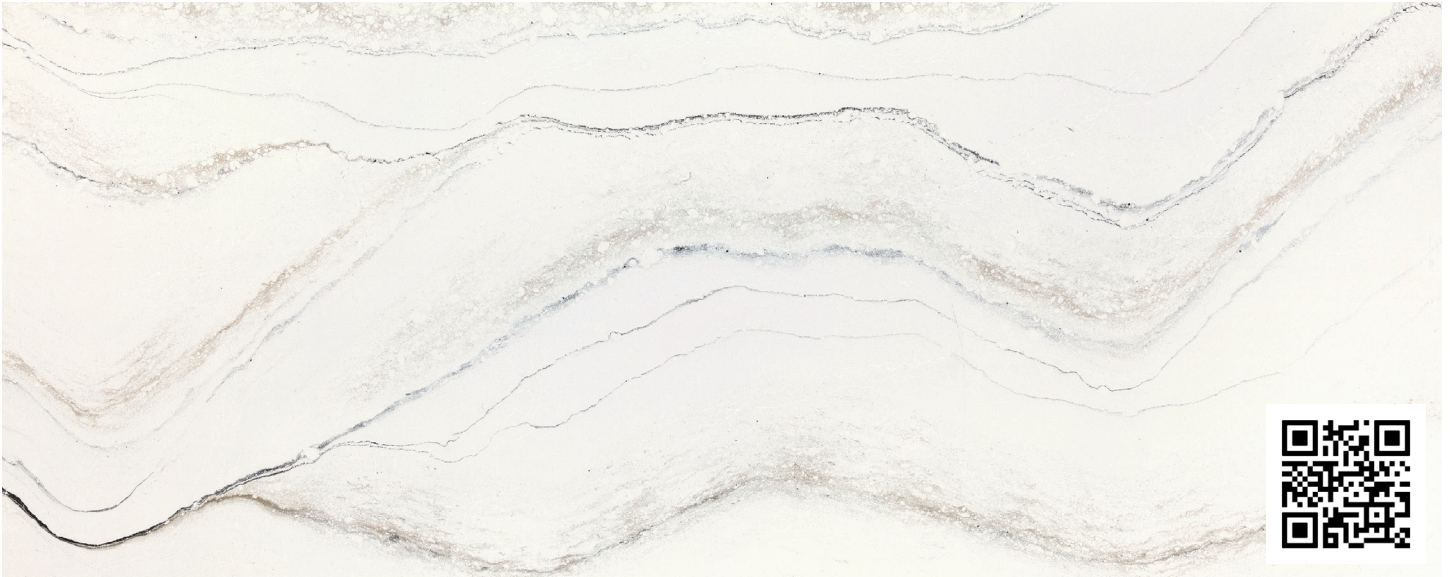

LAKEDALE™

LUXURY SERIES

CAMBRIA®

SLAB VIEW

DETAIL VIEW

Soft colors—warm tan and cool gray—undulate as flowing streams with delicately stippled charcoal speckles against a bright white marbled background.

AVAILABLE IN BOTH POLISHED AND CAMBRIA MATTE® FINISHES