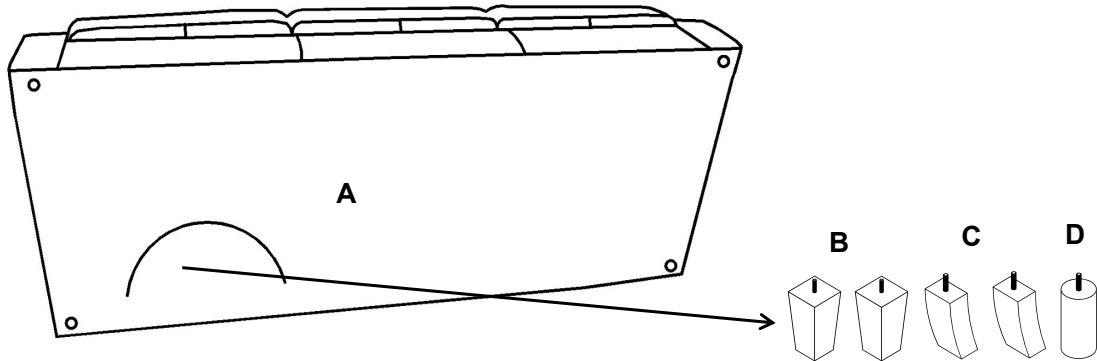

ASSEMBLY INSTRUCTIONS COASTER FINE FURNITURE

Fine Furniture for every stage of life

509441

SOFA

ITEM : 509441

ASSEMBLY INSTRUCTIONS

ASSEMBLY TIPS:

- 1.Remove hardware from box and sort by size.
- 2.Please check to see that all hardware and parts are present prior to start of assembly.
- 3.Please follow attached instruction in the same sequence as numbered to assure fast & easy assembly.

ASSEMBLY TIME

10 MINUTES

PARTS IDENTIFICATION

A	SOFA		1PC
B	FRONT LEG		2PCS
C	BACK LEG		2PCS
D	MIDDLE LEG		1PC

ITEM : 509441
ASSEMBLY INSTRUCTIONS
STEP 1

STEP 2

STEP 3

ITEM : 509441