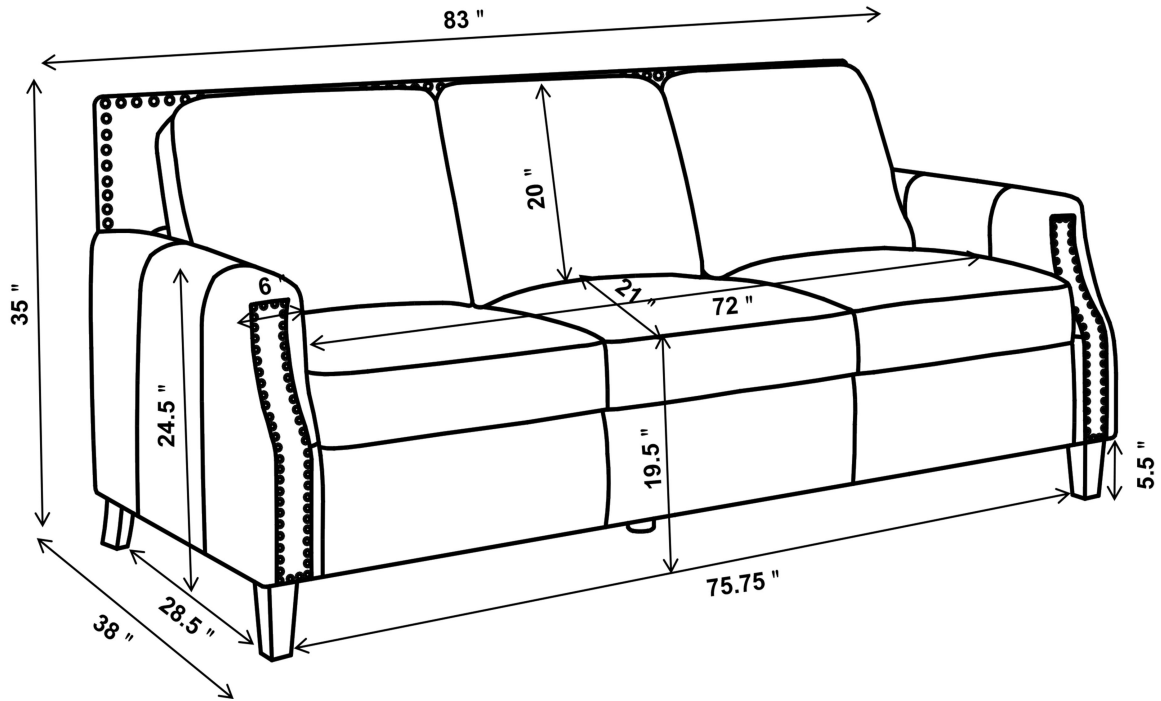

ASSEMBLY TIME

10 MINUTES

PARTS IDENTIFICATION

A	SOFA		1PC
B	FRONT LEG		2PCS
C	BACK LEG		2PCS
D	MIDDLE LEG		1PC

ITEM : 509441
ASSEMBLY INSTRUCTIONS
STEP 1

STEP 2

STEP 3

ITEM : 509441

NOTE: Dimension tolerance $\pm 5\%$