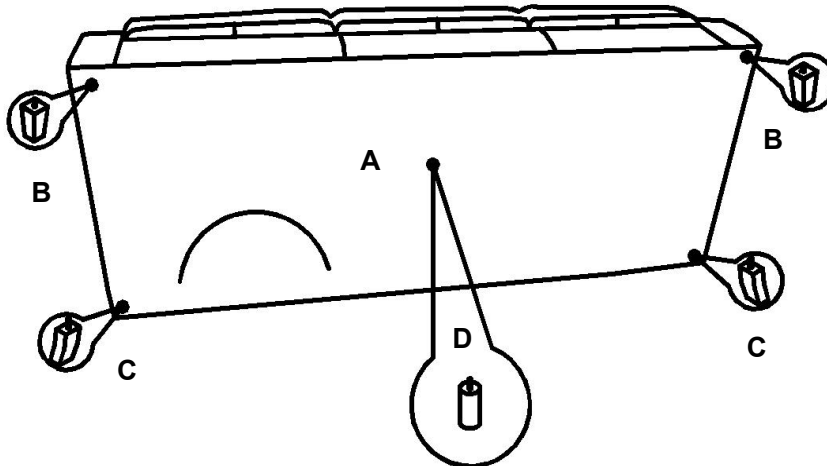

ASSEMBLY TIME

10 MINUTES

PARTS IDENTIFICATION

A	SOFA		1PC
B	FRONT LEG		2PCS
C	BACK LEG		2PCS
D	MIDDLE LEG		1PC

ITEM : 509441
ASSEMBLY INSTRUCTIONS
STEP 1

STEP 2

STEP 3

ITEM : 509441