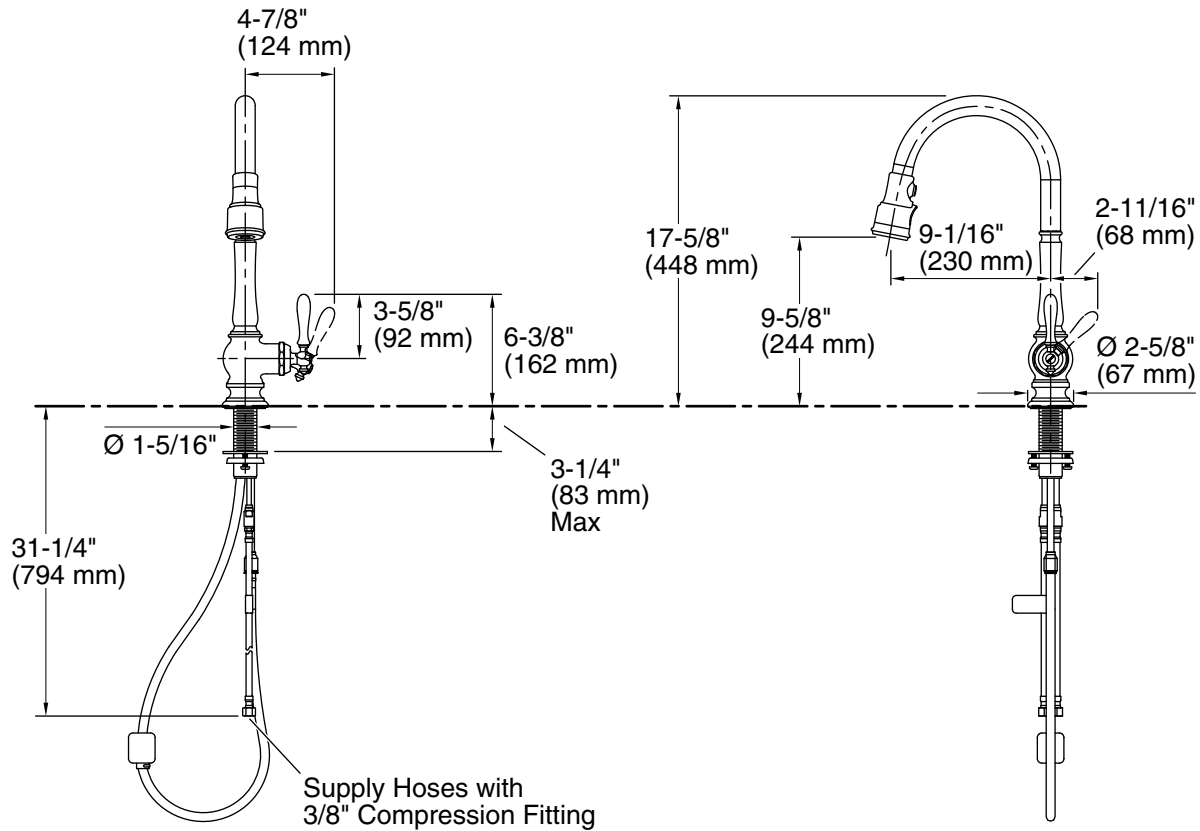

Adapters, Rough-in and Extension Kits

1012715 Range: 3-1/4" (83 mm) - 5-3/8" (137 mm)

Optional Products/Accessories

K-99272 Three-Hole Kitchen Faucet Escutcheon

ADA **CSA B651**

Codes/Standards

ASME A112.18.1/CSA B125.1
 NSF/ANSI/CAN 61
 NSF/ANSI/CAN 372
 All applicable US Federal and State material regulations
 DOE - Energy Policy Act 1992
 California Energy Commission (CEC)
 ADA
 ICC/ANSI A117.1
 CSA B651
 IAPMO Certification

Technical Information

All product dimensions are nominal.

Spout:

Spout reach: 9-1/16" (231 mm)

Notes

Install this product according to the installation guide.

Meets all local plumbing codes for backflow prevention requirements.