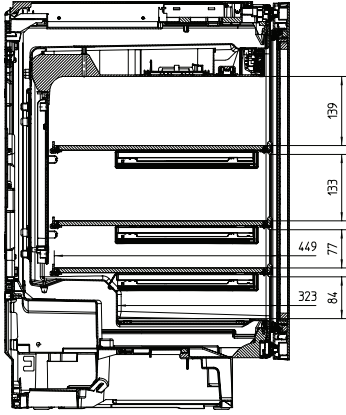

KWT 6312 UGS

Built-under wine storage unit

for perfect enjoyment and timeless design with its Push2open and SommelierSet.

KWT6312UGS, Interior dimensions (Installation drawings)