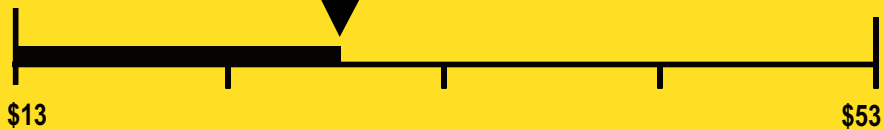

U.S. Government

Federal law prohibits removal of this label before consumer purchase.

ENERGYGUIDE

Coyote Outdoor Living Inc
Model: A115R-S
Capacity: 3 Cubic Feet

Estimated Yearly Operating Cost

\$28

Cost Range of Similar Models

231.05 kWh

Estimated Yearly Electricity Use

Your cost will depend on your utility rates and use.

- † Cost range based only on models of similar capacity with similar features.
- † Estimated operating cost based on a 2007 national average electricity cost of 12 cents per kWh.
- † For more information, visit www.ftc.gov/appliances.