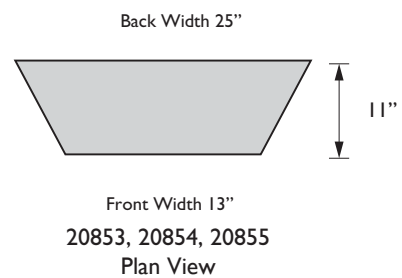

**20855
CURIO
W25 D11 H70**

Nut Brown II finish on select hardwood solids and veneers

- Two doors
- Lighted interior
- Adjustable glass shelves
- Mirrored back