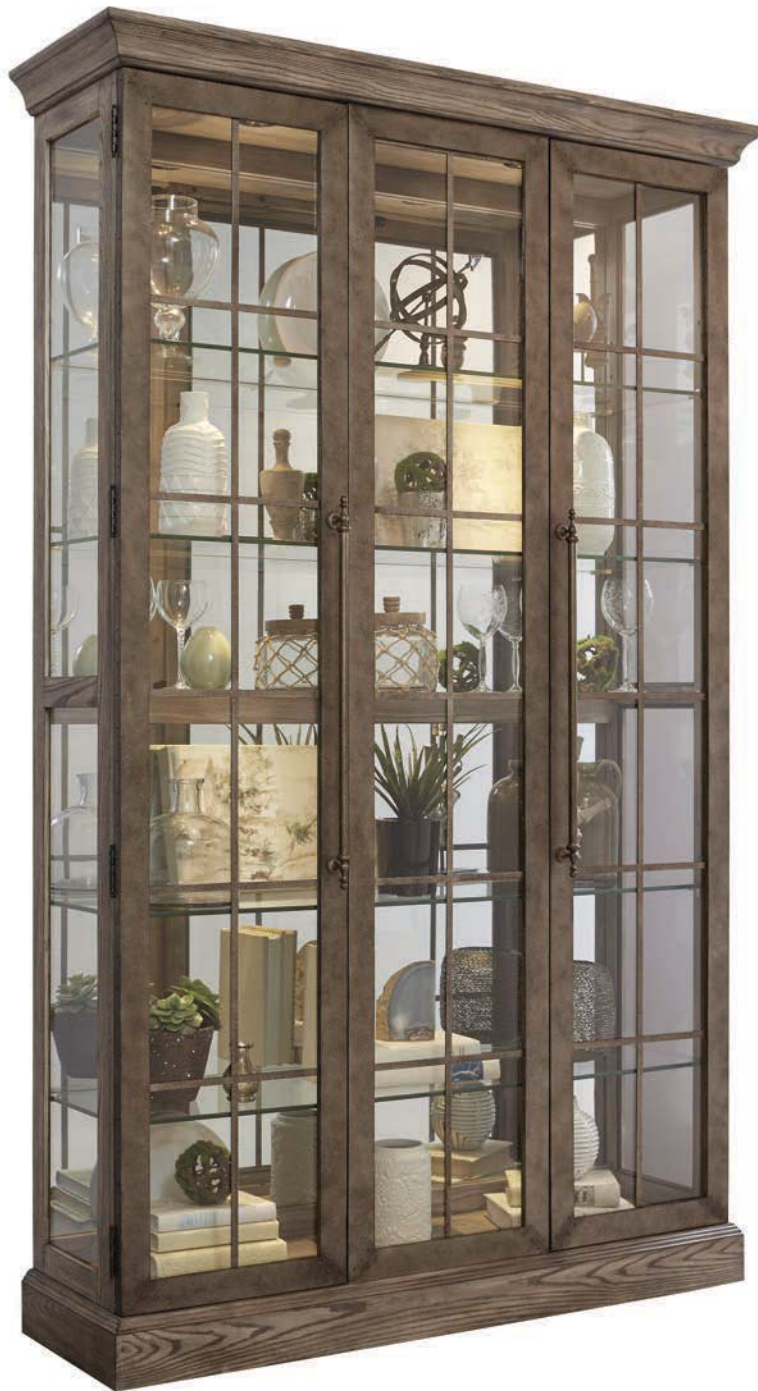

P053304
CYDNEY CURIO CHINA
W44 D18 H76
Birch veneers and hardwood solids

Acrylic and nickel finished hardware
Two front opening doors
LED lighting with 3-way touch switch dimmer
Four adjustable shelves
Polished nickel finished trim and feet

P021660
DOOR CURIO
W45 D16 H82

Ash veneers and solids

- Interior dimensions: 44W x 15D
- Distressed surface with silver finish
- Two front opening glass doors
- Two LED lights with 3-way touch dimmer switch
- Mirrored back
- Four adjustable glass shelves
- One removable/stationary glass shelf