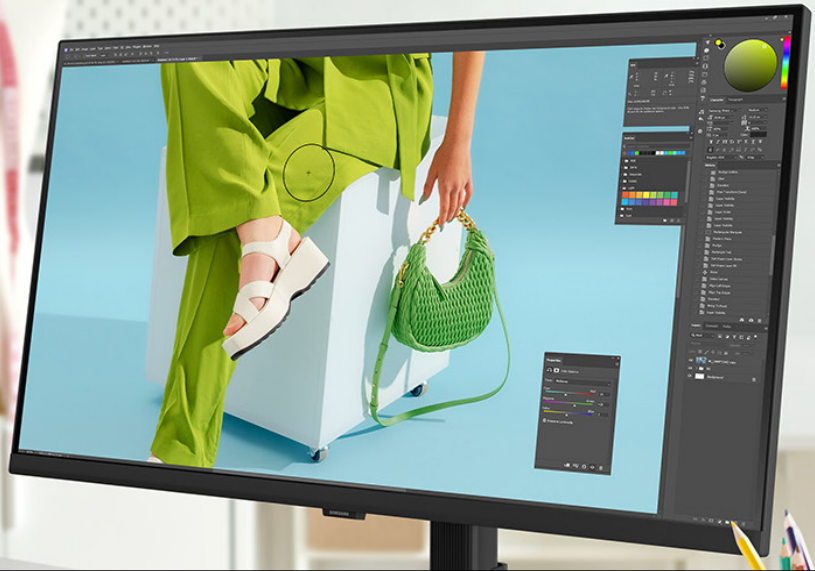

SAMSUNG

32" ViewFinity S7 (S70D) 4K UHD HDR10 High Resolution Monitor

LS32D702EANXGO / LS32D701EANXZA

Samsung's ViewFinity S7 Monitor with 4K UHD Resolution reveals crystal-clear visual excellence and increased levels of detail with higher pixel density. HDR10 provides near-limitless hues and true-to-life color representation with deeper contrast for darker darks and brighter brights. Multiple ports enable convenient connectivity that simplify setup and enhance productivity. Requiring no tools or screws, the Easy Setup Stand offers flexibility with the simple push of a button. TÜV-certified for intelligent eye care, with Eye Saver Mode to protect eyes against excessive blue light.

Key features

UHD

4K UHD Resolution

4K UHD (3840x2160) Resolution reveals increased levels of detail with higher pixel density. Greater color detail and more screen space enable a smoother workflow for creative professionals to build intricate designs, complex diagrams, and dynamic video content.

1.07 billion colors with HDR10

HDR10 provides true-to-life color representation with deeper contrast for darker darks and brighter brights. Every piece of content becomes a joy to look at and can be experienced exactly as intended.

Multiple Ports

Featuring HDMI, DP, USB-A, and USB-B ports, connecting your peripherals is as straightforward as it gets. Simplify your setup and enhance your productivity with convenient connectivity that ensures a seamless workflow.