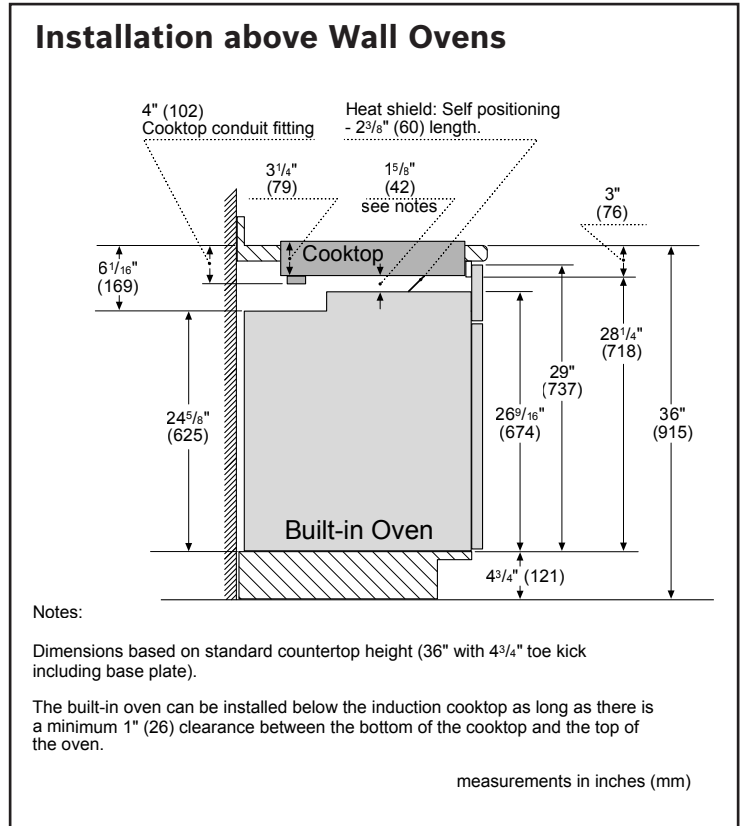

36" Induction Cooktop

800 Series – Black NIT8660UC

BOSCH

Invented for life

Installation Details

Accessories: To purchase Bosch accessories, cleaners & parts please visit www.bosch-home.com/us/store or call 1-800-944-2904 (Mon to Fri 5 am to 6 pm PST, Sat 6 am to 3 pm PST).

Notes: All height, width and depth dimensions are shown in inches. BSH reserves the absolute and unrestricted right to change product materials and specifications, at any time, without notice. Consult the product's installation instructions for final dimensional data and other details prior to making cutout.

Warranties: Please see Use & Care manual or Bosch website for statement of limited warranty.

For more information on our entire line of products, go to www.bosch-home.com/us or call 1-800-944-2904

© BSH Home Appliances Corporation. All rights reserved. Bosch is a registered trademark of Robert Bosch GmbH.