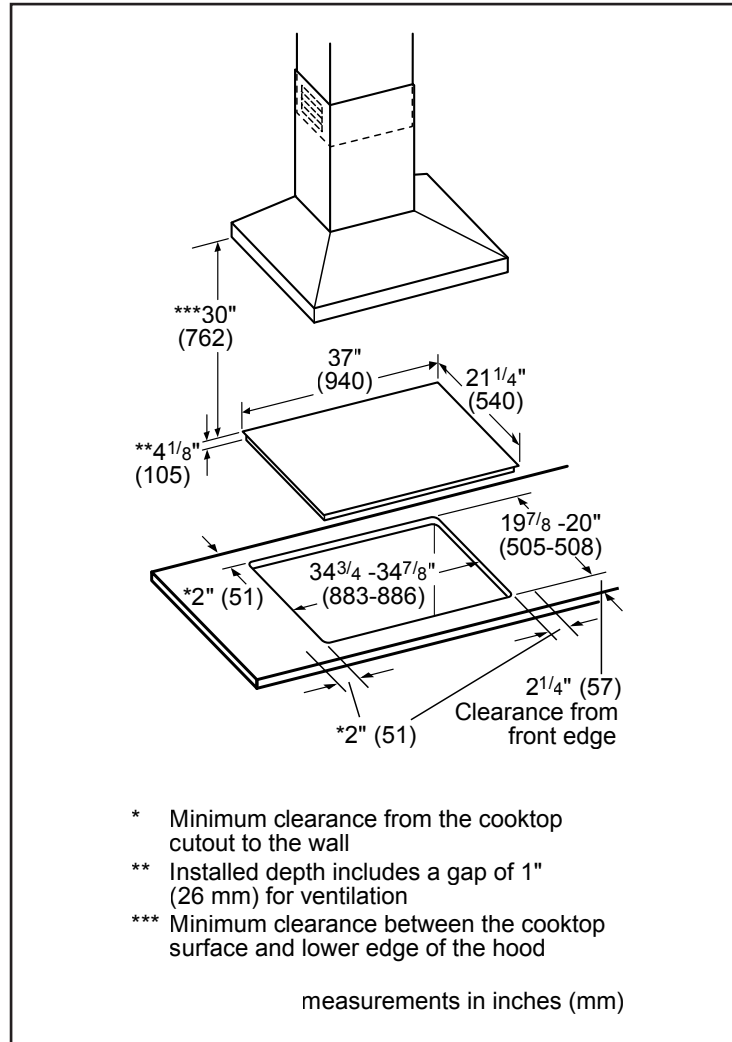

36" Induction Cooktop

800 Series – Black NIT8660UC

BOSCH

Invented for life

Installation Details

Accessories: To purchase Bosch accessories, cleaners & parts please visit www.bosch-home.com/us/store or call 1-800-944-2904 (Mon to Fri 5 am to 6 pm PST, Sat 6 am to 3 pm PST).

Notes: All height, width and depth dimensions are shown in inches. BSH reserves the absolute and unrestricted right to change product materials and specifications, at any time, without notice. Consult the product's installation instructions for final dimensional data and other details prior to making cutout.

Warranties: Please see Use & Care manual or Bosch website for statement of limited warranty.

For more information on our entire line of products, go to www.bosch-home.com/us or call 1-800-944-2904

© BSH Home Appliances Corporation. All rights reserved. Bosch is a registered trademark of Robert Bosch GmbH.