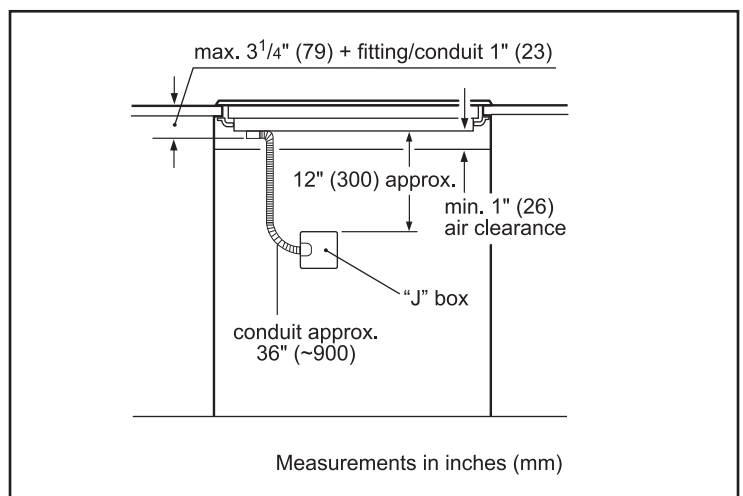

36" Induction Cooktop

800 Series – Black NIT8660UC

BOSCH

Invented for life

Installation Details

Accessories: To purchase Bosch accessories, cleaners & parts please visit www.bosch-home.com/us/store or call 1-800-944-2904 (Mon to Fri 5 am to 6 pm PST, Sat 6 am to 3 pm PST).

Notes: All height, width and depth dimensions are shown in inches. BSH reserves the absolute and unrestricted right to change product materials and specifications, at any time, without notice. Consult the product's installation instructions for final dimensional data and other details prior to making cutout.

Warranties: Please see Use & Care manual or Bosch website for statement of limited warranty.

For more information on our entire line of products, go to www.bosch-home.com/us or call 1-800-944-2904

© BSH Home Appliances Corporation. All rights reserved. Bosch is a registered trademark of Robert Bosch GmbH.