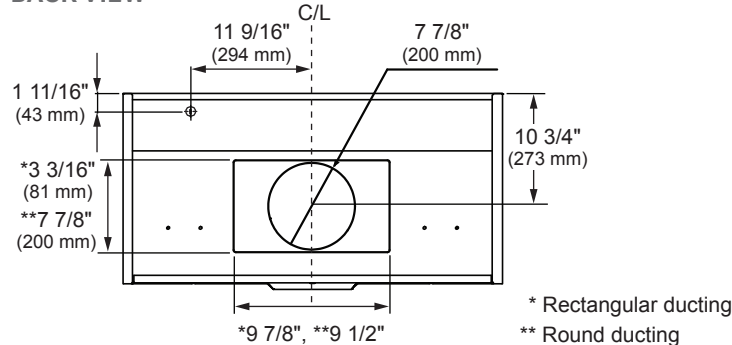

SKSPH4802S

48" PRO-STYLE WALL HOOD

Dimensions and Weight

Overall Width (inches)	47 7/8"
Overall Height (inches)	18"
Overall Depth (inches)	24"
Net Weight (approx.)	69.1 lbs
Shipping Weight (approx.)	92.2 lbs

OVERALL PRODUCT DIMENSIONS

TOP VIEW

SIDE VIEW

BACK VIEW

*These warranties give you specific legal rights and you may have other rights that vary from state to state. For complete warranty details, refer to your Use & Care manual.