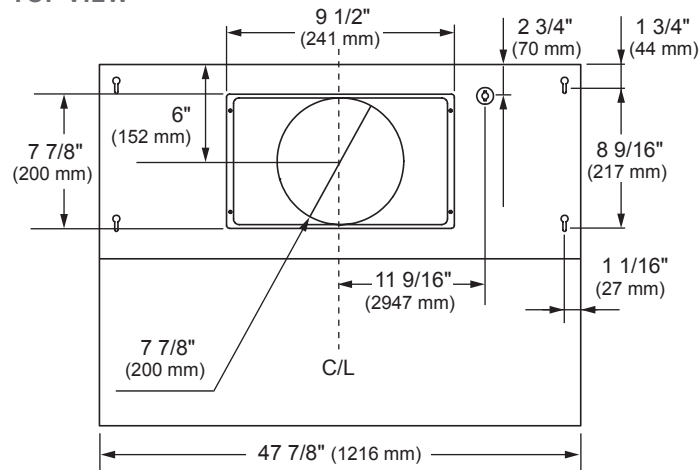

SKSPH4802S

48" PRO-STYLE WALL HOOD

Dimensions and Weight

Overall Width (inches)	47 7/8"
Overall Height (inches)	18"
Overall Depth (inches)	24"
Net Weight (approx.)	69.1 lbs
Shipping Weight (approx.)	92.2 lbs

OVERALL PRODUCT DIMENSIONS

TOP VIEW

SIDE VIEW

BACK VIEW

*These warranties give you specific legal rights and you may have other rights that vary from state to state. For complete warranty details, refer to your Use & Care manual.