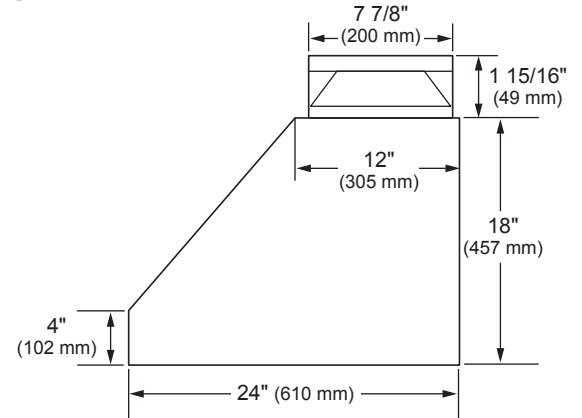

SKSPH4802S

48" PRO-STYLE WALL HOOD

Dimensions and Weight

Overall Width (inches)	47 7/8"
Overall Height (inches)	18"
Overall Depth (inches)	24"
Net Weight (approx.)	69.1 lbs
Shipping Weight (approx.)	92.2 lbs

OVERALL PRODUCT DIMENSIONS

TOP VIEW

SIDE VIEW

BACK VIEW

*These warranties give you specific legal rights and you may have other rights that vary from state to state. For complete warranty details, refer to your Use & Care manual.