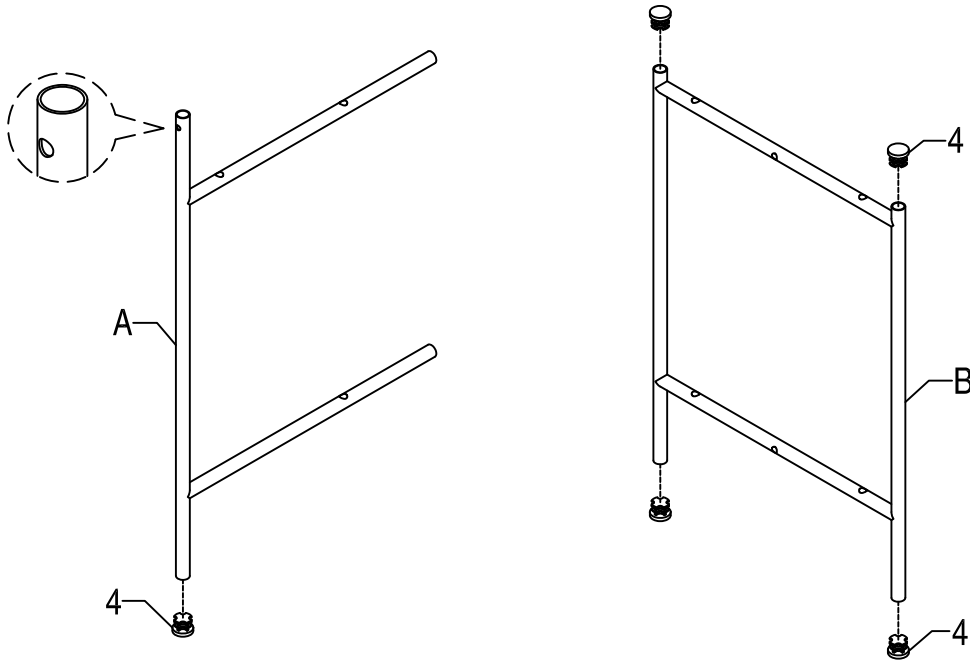

ASSEMBLY INSTRUCTIONS

STEP 1