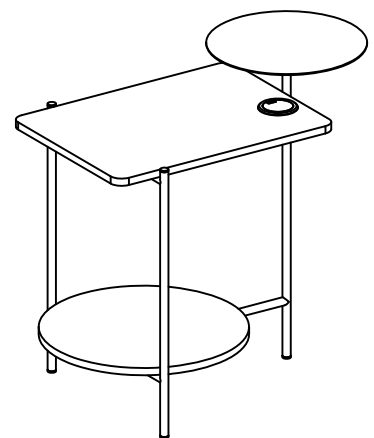

ITEM: 930074

ASSEMBLY INSTRUCTIONS

**STEP 5**

**STEP 6**

**COMPLETE**

ITEM: 930074

Product Size: 26" x 15.75" x 25.5"H

NOTE: Dimension tolerance  $\pm 5\%$