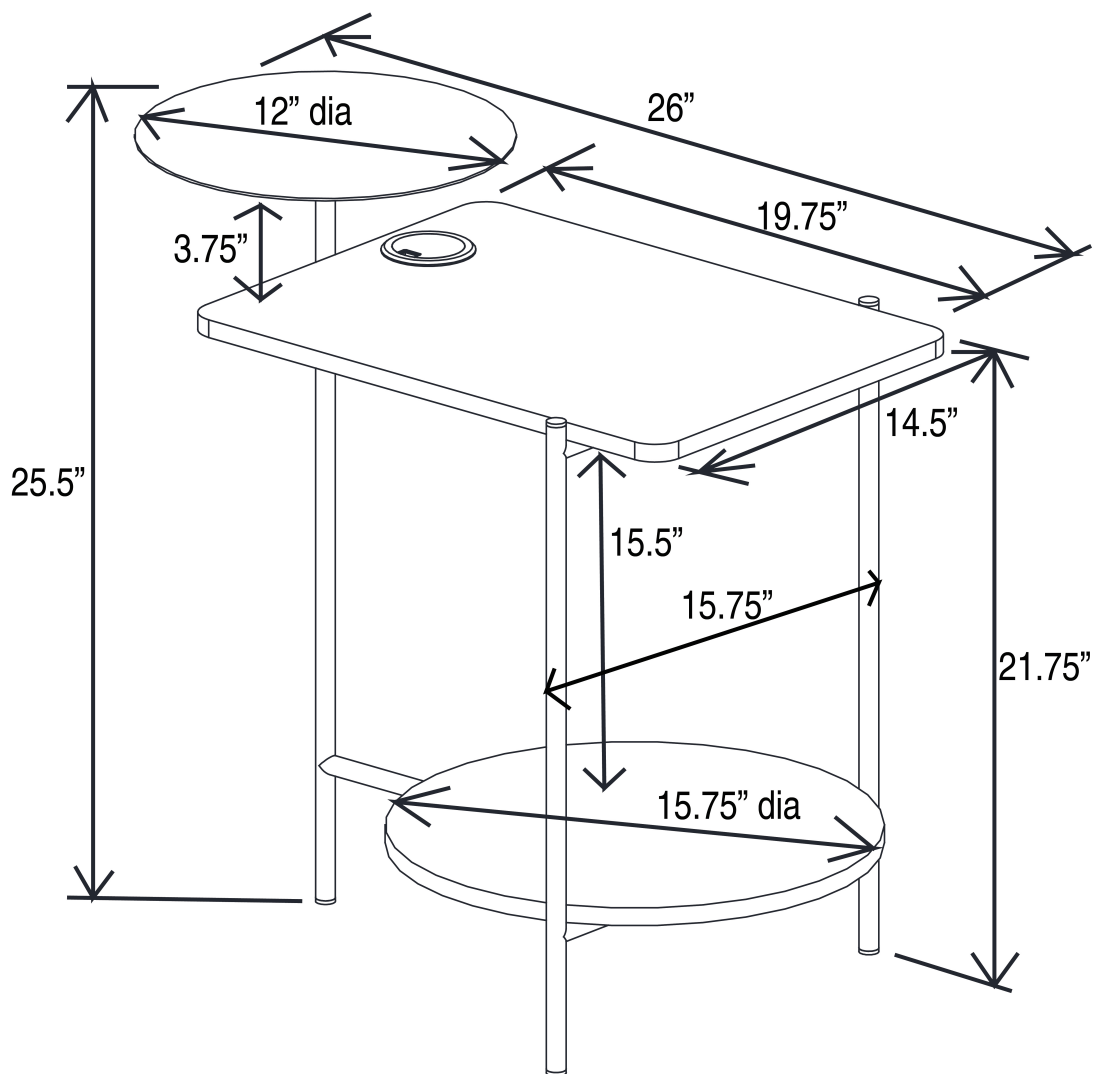

ITEM: 930074

ASSEMBLY INSTRUCTIONS

**STEP 5**

**STEP 6**

**COMPLETE**

ITEM: 930074

Product Size: 26" x 15.75" x 25.5"H

NOTE: Dimension tolerance  $\pm 5\%$