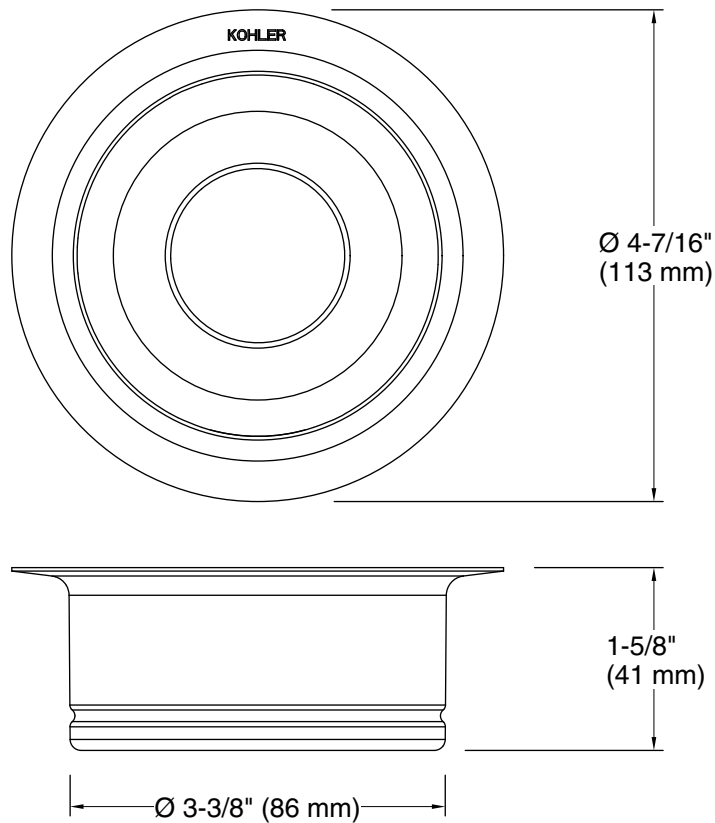

### Features

- Fits standard garbage disposal units 4-1/2" (114 mm) wide and 1-5/8" (41 mm) deep
- Includes disposal flange and stopper
- Fits standard garbage disposal units 4-1/2" (114 mm) wide and 1-5/8" (41 mm) deep

### Technical Information

All product dimensions are nominal.

Material: Metal