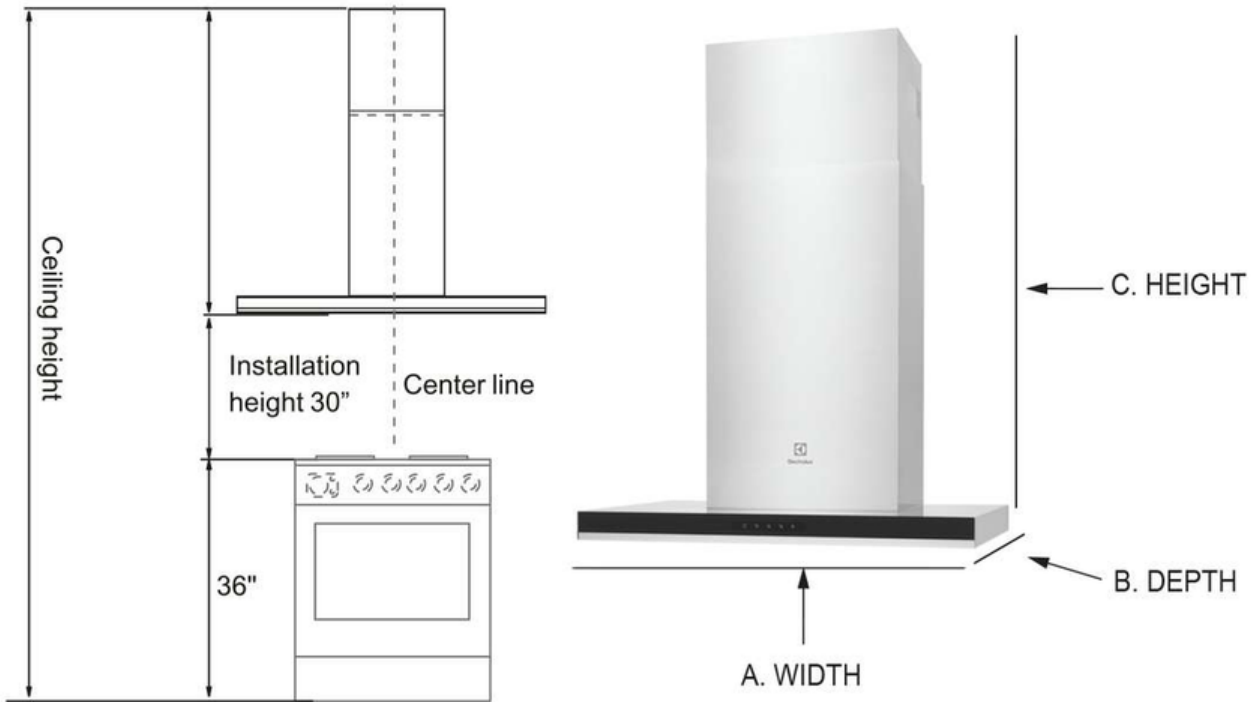

CANADA • 5855 Terry Fox Way • Mississauga, ON L5V 3E4 • 1-800-265-8352 • [electroluxappliances.ca](http://electroluxappliances.ca)

36" Wall-Mount T Shape Hood

ECVW3662AS

Version : 12/20

PRODUCT DIMENSIONS			
MODEL	A. WIDTH	B. DEPTH	C. HEIGHT
30" T Shape Hood	29 3/4" (75.57 cm)	19 7/10" (50.04cm)	30" - 53 9/10" (76.2cm - 136.9cm)
36" T Shape Hood	35 3/4" (90.81cm)	19 7/10" (50.04 cm)	30" - 53 9/10" (76.2cm - 136.9cm)
42" T Shape Hood	41 3/4" (106.05 cm)	23 7/10" (50.04 cm)	30" - 53 9/10" (76.2cm - 136.9cm)