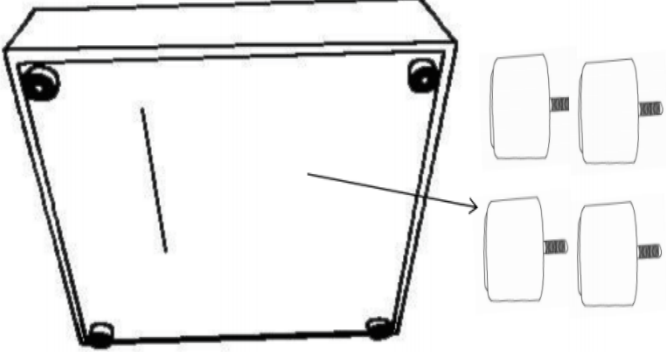

ASSEMBLY TIME

2 MINUTES

PARTS IDENTIFICATION

| | PART NAME | FIGURE | QUANTITY |
|---|--------------|--|----------|
| A | OTTOMAN BASE |  | 1PC |
| B | LEG |  | 4PCS |

ITEM: 551596

ASSEMBLY INSTRUCTIONS

STEP 1 Take out the legs from zippered pouch

STEP 2 Install the legs as pictures show

STEP 3

COMPLETE

ITEM: 551596

Note : Dimension tolerance $\pm 5\%$