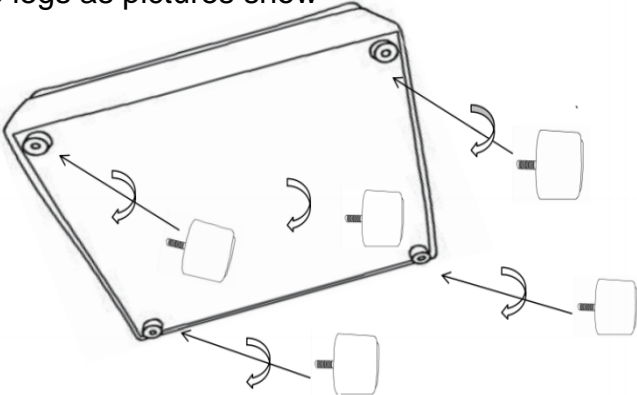

ASSEMBLY TIME

2 MINUTES

PARTS IDENTIFICATION

| | PART NAME | FIGURE | QUANTITY |
|---|--------------|--|----------|
| A | OTTOMAN BASE |  | 1PC |
| B | LEG |  | 4PCS |

ITEM: 551596

ASSEMBLY INSTRUCTIONS

STEP 1 Take out the legs from zippered pouch

STEP 2 Install the legs as pictures show

STEP 3

COMPLETE

ITEM: 551596

Note : Dimension tolerance $\pm 5\%$