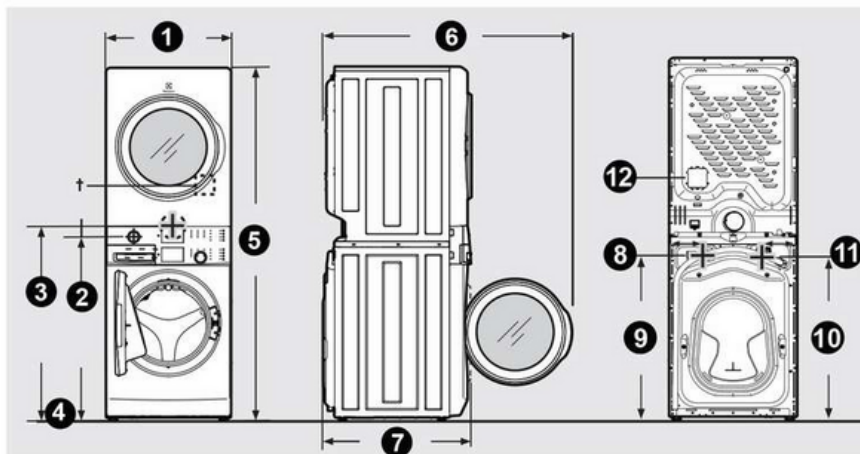

CANADA • 5855 Terry Fox Way • Mississauga, ON L5V 3E4 • 1-800-265-8352 • electrolux.ca

Installation Diagram

Laundry Center Dimensions

¹ Dryer electrical supply on rear of unit.

NOTE

- Allow minimum 36" of depth space for proper installation with 90° quick turn elbow for venting.
- Connection of water inlet hose on steam laundry center adds 3/4 in. (2 cm) to installation depth.
- Power supply cord length on washer approximately 60 inches (152.5 cm).
- Drain hose length on washer approximately 59 inches (150 cm).
- Power supply cord length on gas laundry center or electric Canadian laundry center approximately 60 inches (152.5 cm).

Laundry Center Dimensions	
1. Unit width	27" (69 cm)
2. Height to gas supply pipe on rear of gas unit	39.7" (101 cm)
3. Centerline height for rear vent	41.8" (106 cm)
4. Floor line	--
5. Unit height	76.3" (194 cm)
6. Door clearance	53.9" (137 cm)
7. Unit depth	31.9" (81 cm)
8. Width distance to water connections	7.8" (20 cm)
9. Height to water connections	35.7" (91 cm)
10. Height to washer power connections	35.5" (91 cm)
11. Width distance to washer power connections	7.1" (18 cm)
12. Height to dryer electrical supply	48" (122 cm)