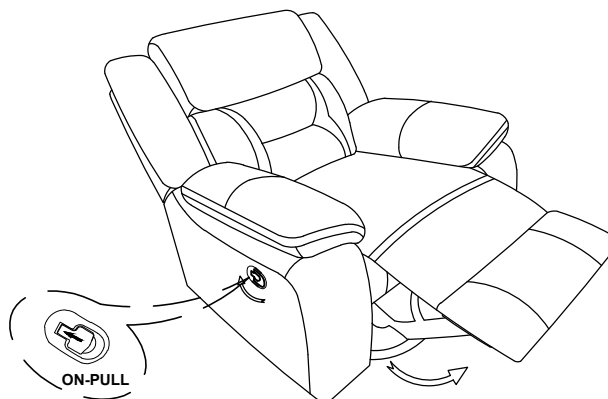

ASSEMBLY INSTRUCTIONS
COASTER FINE FURNITURE

Fine Furniture for every stage of life

651356
Swivel Glider Recliner

ITEM: **651356**

ASSEMBLY INSTRUCTIONS

ASSEMBLY TIPS:

1. Remove hardware from box and sort by size.
2. Please check to see that all hardware and parts are present prior to start of assembly.
3. Please follow attached instructions in the same sequence as numbered to assure fast & easy assembly.

ASSEMBLY INSTRUCTIONS

STEP 1

STEP 2

STEP 3

**STEP 4
COMPLETE**

ITEM: **651356**

COASTER
FINE FURNITURE

Note: Dimension tolerance $\pm 5\%$