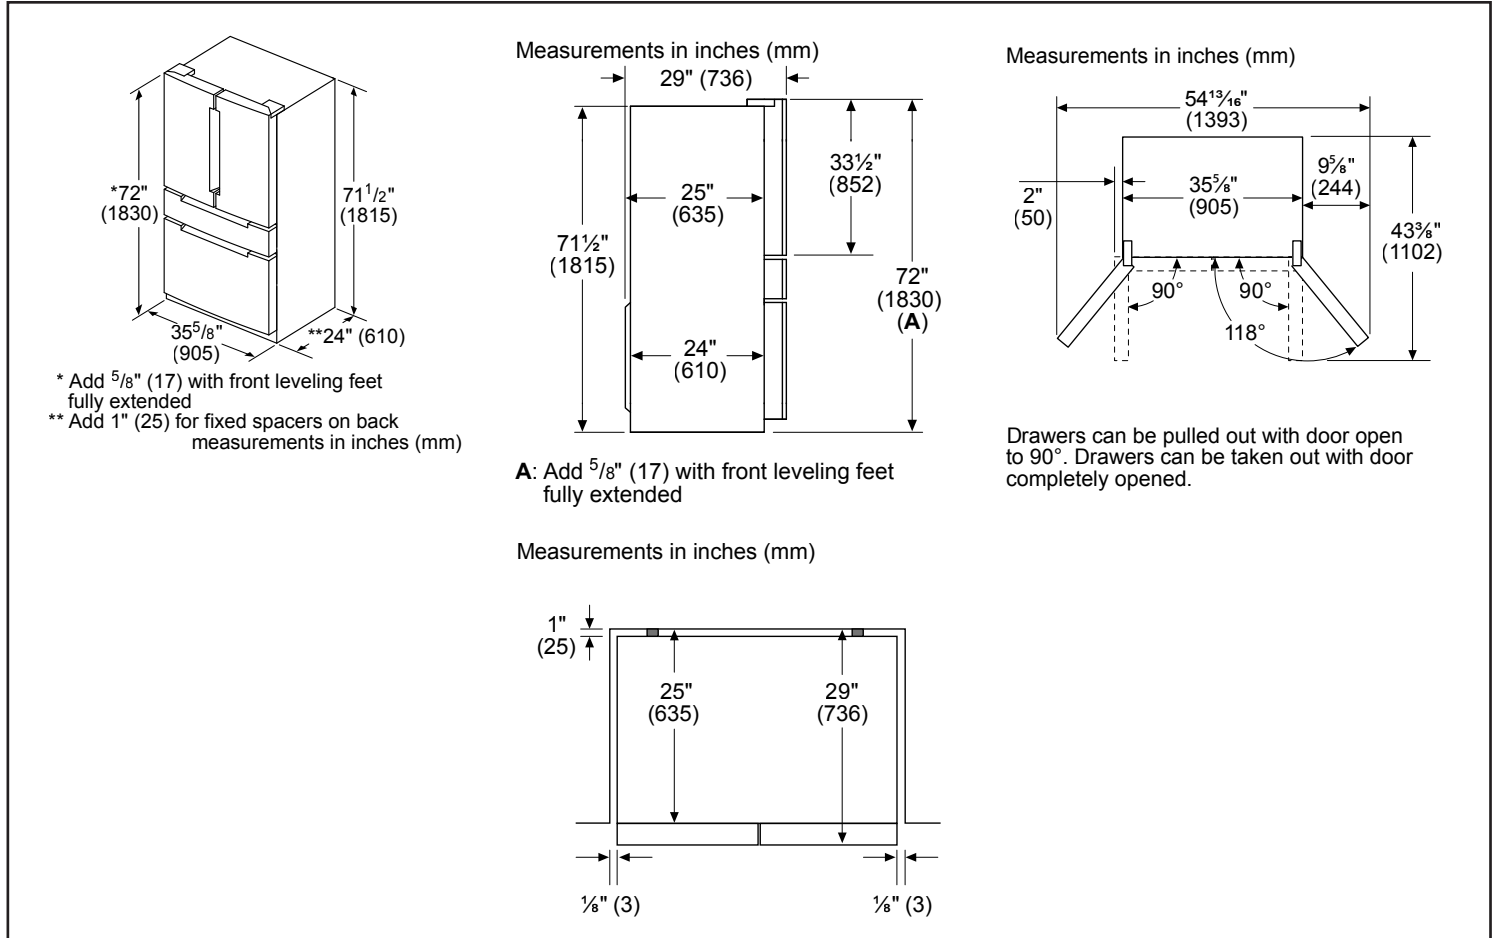

36" Counter-Depth 4-Door Refrigerator

800 Series – Refreshment Center – Glass over Stainless Steel B36CL81ENG

BOSCH

Invented for life

Installation Details

Accessories: To purchase Bosch accessories, cleaners & parts please visit www.bosch-home.com/us/store or call 1-800-944-2904 (Mon to Fri 5 am to 6 pm PST, Sat 6 am to 3 pm PST).

Notes: All height, width and depth dimensions are shown in inches. BSH reserves the absolute and unrestricted right to change product materials and specifications, at any time, without notice. Consult the product's installation instructions for final dimensional data and other details prior to making cutout.

Warranties: Please see Use & Care manual or Bosch website for statement of limited warranty.

For more information on our entire line of products, go to www.bosch-home.com/us or call 1-800-944-2904

© BSH Home Appliances Corporation. All rights reserved. Bosch is a registered trademark of Robert Bosch GmbH.