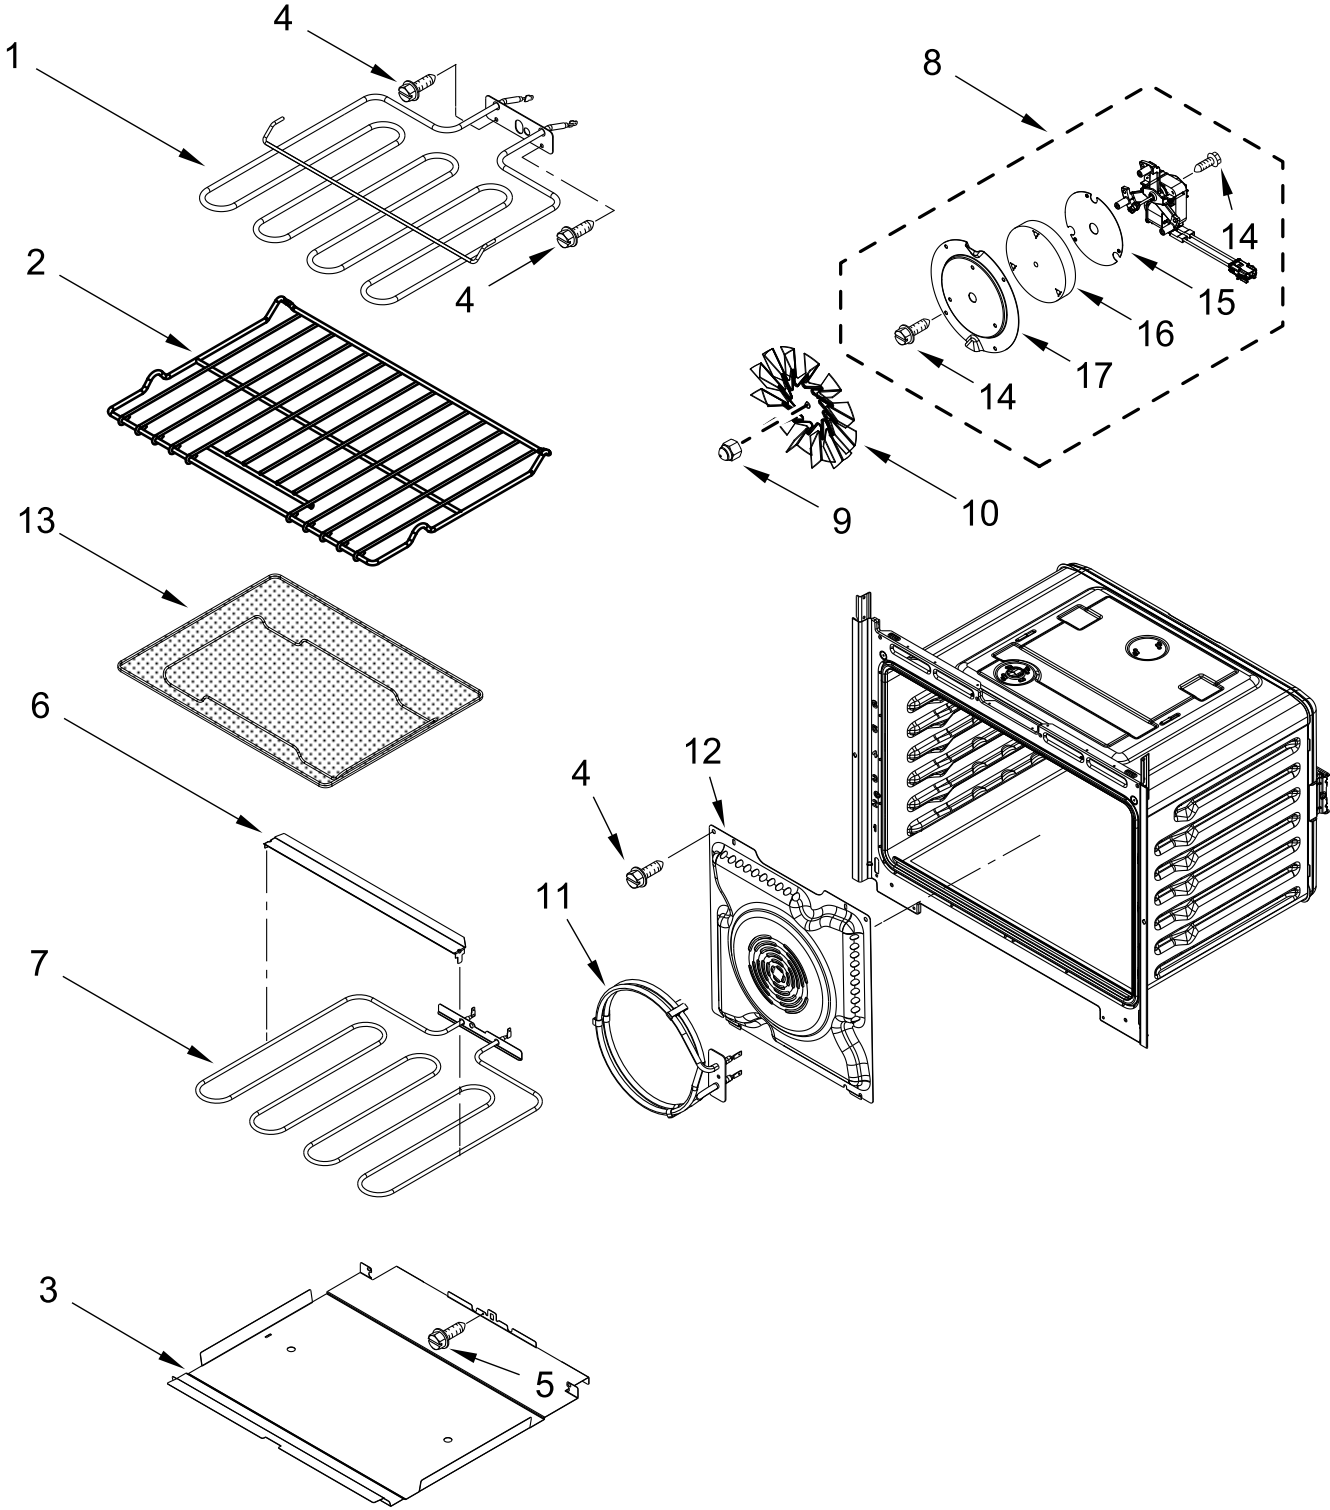

INTERNAL OVEN PARTS

INTERNAL OVEN PARTS

<u>Illus.</u> <u>No.</u>	<u>Part No.</u>	<u>Description</u>	<u>Illus.</u> <u>No.</u>	<u>Part No.</u>	<u>Description</u>	<u>Illus.</u> <u>No.</u>	<u>Part No.</u>	<u>Description</u>
1	W11238160	Element, Broil	7	W11292248	Element, Bake	13	W11629505	Airfry Basket Kit
2	W10554529	Rack, Oven	8	W11398058	Convect Motor Assembly	14	W10720084	Screw
3	W10318198	Tray, Hidden Bake	9	W11433702	Nut, Acorn (LH)	15	W11251715	Plate, Convect Motor
4	7101P434-60	Screw	10	W11425715	Blade, Fan	16	W11251716	Insulation, Convect Motor
5	7101P426-60	Screw	11	W10260248	Ring, Element	17	W11398057	Cover, Convect Plate
6	W10282957	Crossbar, Hidden Bake Tray	12	W10359278	Baffle, Convection