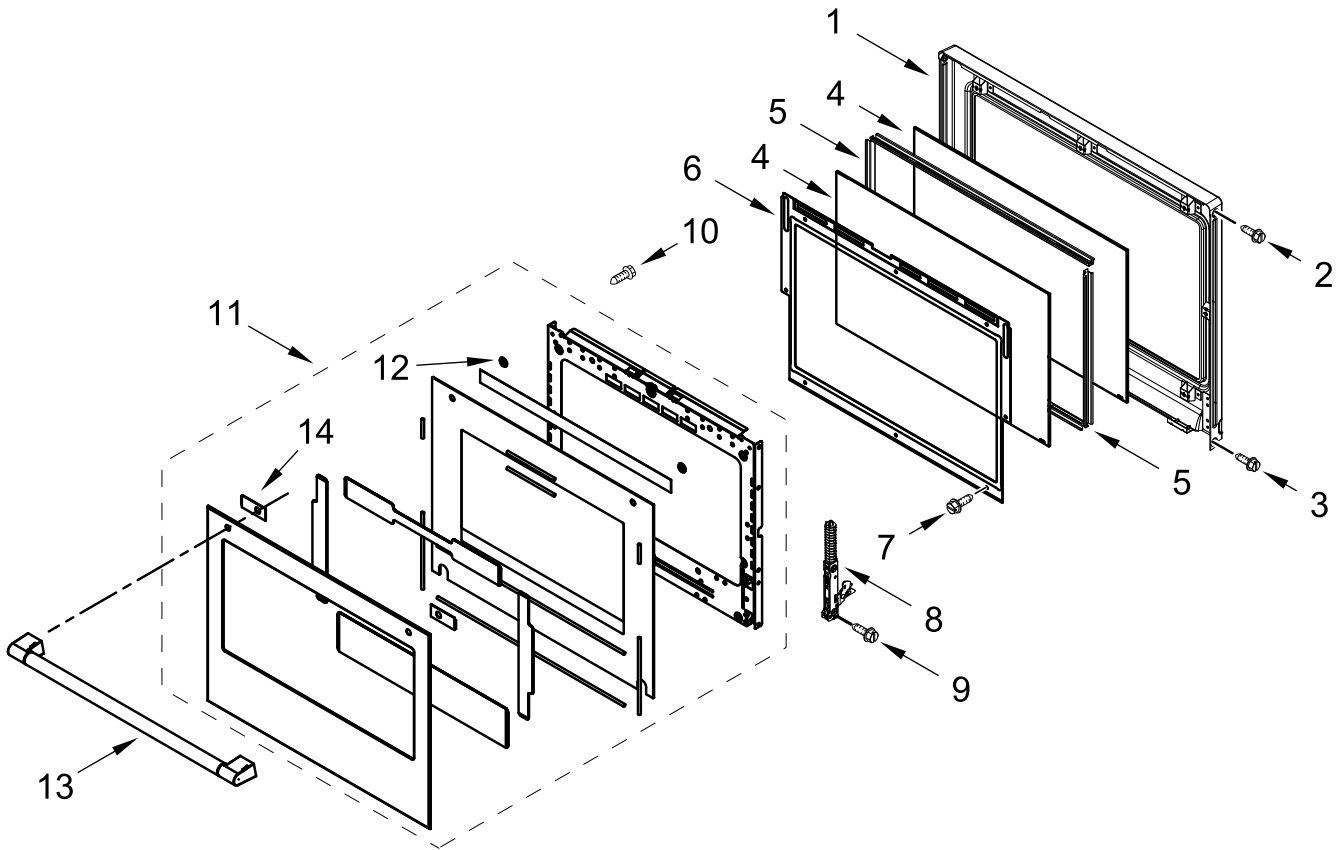

UPPER OVEN DOOR PARTS

UPPER OVEN DOOR PARTS

<u>Illus.</u> <u>No.</u>	<u>Part No.</u>	<u>Description</u>	<u>Illus.</u> <u>No.</u>	<u>Part No.</u>	<u>Description</u>	<u>Illus.</u> <u>No.</u>	<u>Part No.</u>	<u>Description</u>
1	W11302593	Liner Assembly	7	7101P426-60	Screw	11		Door Assembly
2	7101P375-60	Screw	8	W11296054	Hinge, Door (Left)		W11470090	Stainless
3	W11290045	Screw		W11296055	Hinge, Door (Right)	12	W10319024	Washer, Door
4	W10618123	Glass, Inner				13		Handle Assembly
5	W11302731	Spacer, Air Divider	9	3196183	Screw		W11496834	Stainless
6	W11204277	Retainer, Air Divider Glass	10	W11317731	Screw (Black)	14	W10650497	Spacer, Handle