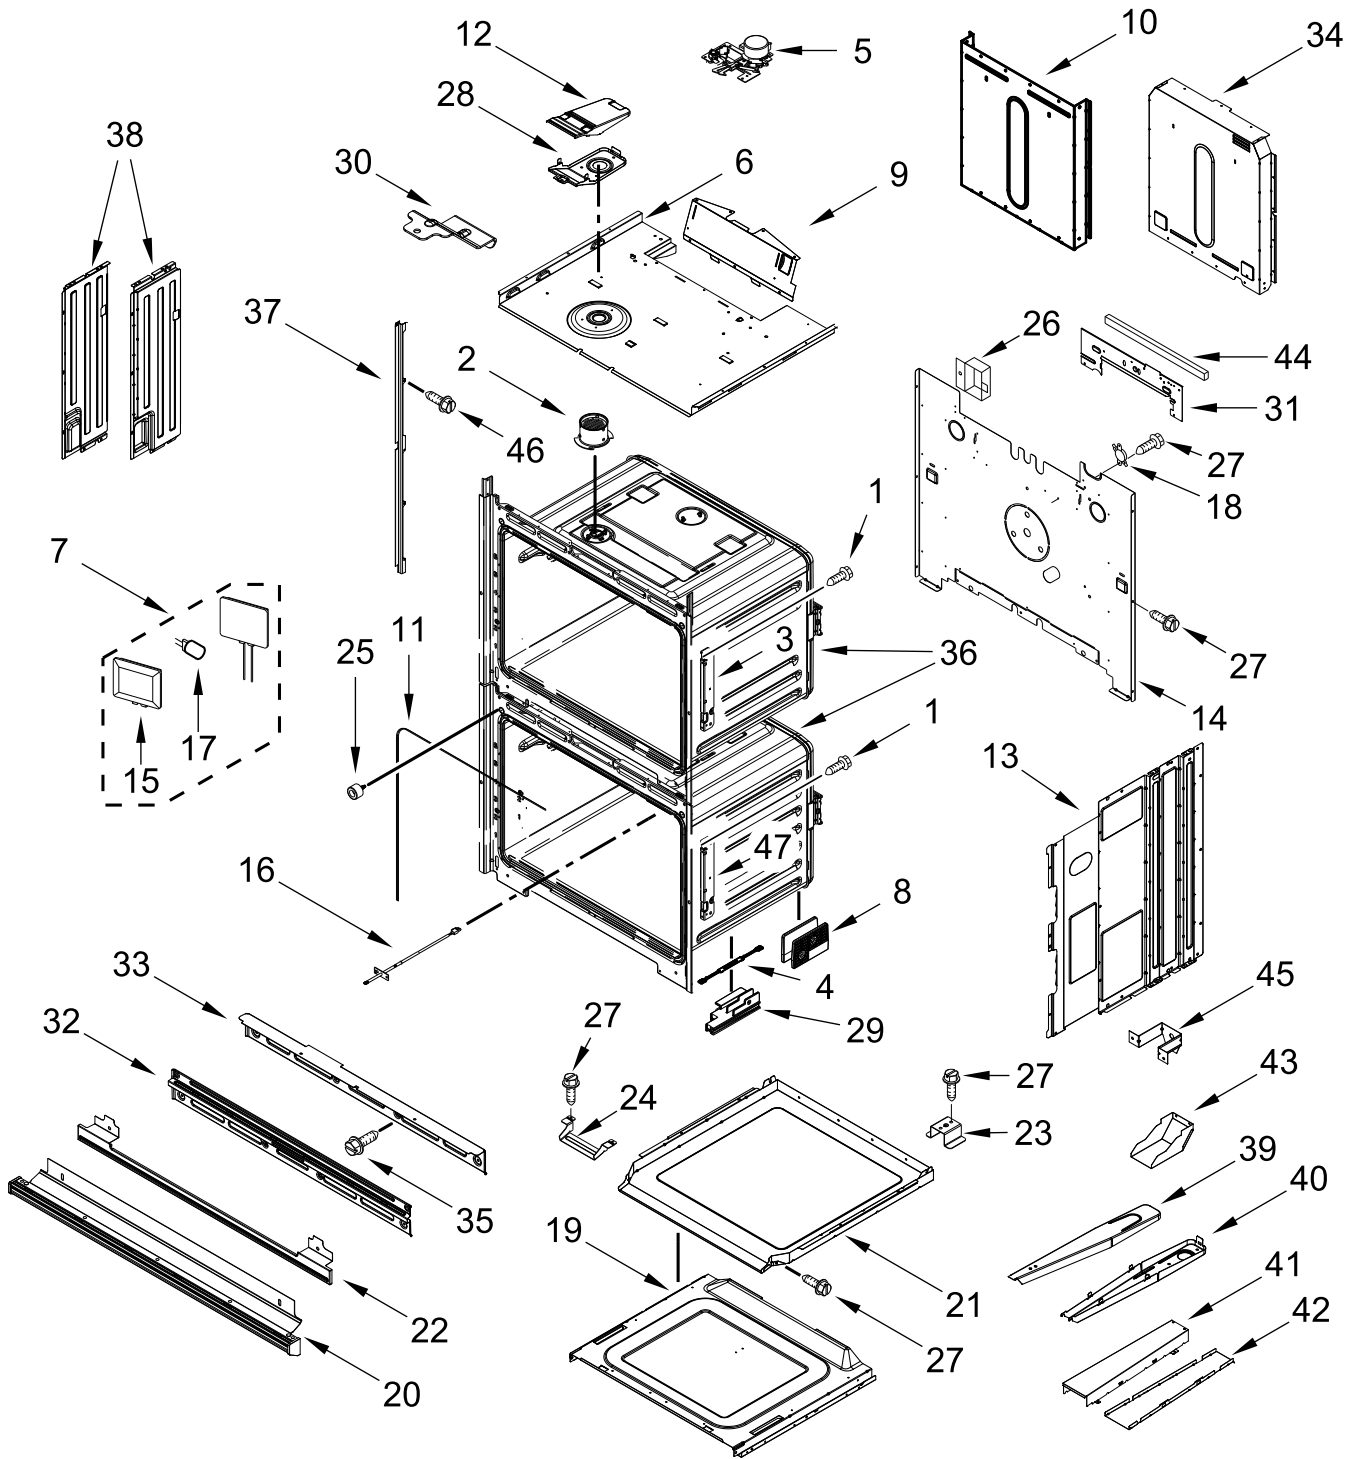

OVEN PARTS

OVEN PARTS

<u>Illus. No.</u>	<u>Part No.</u>	<u>Description</u>	<u>Illus. No.</u>	<u>Part No.</u>	<u>Description</u>	<u>Illus. No.</u>	<u>Part No.</u>	<u>Description</u>
1	W10254050	Screw	22		Trim, Bottom Vent	38	W11167419	Cover, Suction (Left)
2	W11085298	Tube, Vent		W11560860	Black		W11186675	Cover, Suction (Right)
3	W11100732	Receiver, Hinge (Upper)	23	W11135135	Support, Air Channel	39	W11256421	Cover, Top Back Exhaust
4	W11558603	Spacer, Base	24	W11390667	Spacer, Chassis Bottom Duct	40	W11256420	Base, Top Back Exhaust
5	W11132456	Latch, Motorized	25	W11166315	Bumper and Screw	41	W11256431	Cover, Lower Back Exhaust
6	W11244456	Top, Chassis	26	8285593	Cover, Connector	42	W11256430	Base, Lower Back Exhaust
7	W11205574	Assembly, Oven Light	27	7101P426-60	Screw	43	W11256432	Deflector, Lower Back Exhaust
8	W11245118	Foot, Base	28	W11256423	Base, Vent Exhaust	44	W11211345	Foam, U-Bracket
9	W10904163	Deflector, Blower	29	W11245114	Foot, Chassis (Left)	45	W11344645	Hat Bracket, Vent
10	W11134657	Duct, Lower Chassis Back		W11245116	Foot, Chassis (Right)	46	W11404000	Screw
11	W11608109	Gasket, Cavity	30	W11342780	Bracket, Top Front	47	W11239070	Receiver, Hinge (Left)
12	W11256424	Cover, Vent Exhaust	31	W11186652	Bracket, U-Shape		W11239072	Receiver, Hinge (Right)
13	W11165274	Side, Chassis	32	W11235483	Vent, Center 27"			(Lower)
14		Back, Chassis (Not Serviced)	33	W11334858	Vent, Top 27 in			FOLLOWING PARTS NOT ILLUSTRATED
15	W10472386	Lens, Light	34	W11165250	Duct, Chassis Back (Upper)			
16	W11346074	Probe, Sensor	35	W11249635	Screw			
17	W10472384	Bulb, Light	36		Liner, Oven (Not Serviceable)			
18	4449751	Thermostat (TOD)	37	W11235460	Cover, Side trim (Left)		W11244474	Insulation, Wrap
19	W11244454	Base, Chassis		W11235461	Cover, Side Trim (Right)		W11244475	Insulation, Back
20		Assembly, Bottom Vent						
	W11467824	Stainless						
21	W11244446	Duct, Bottom Chassis