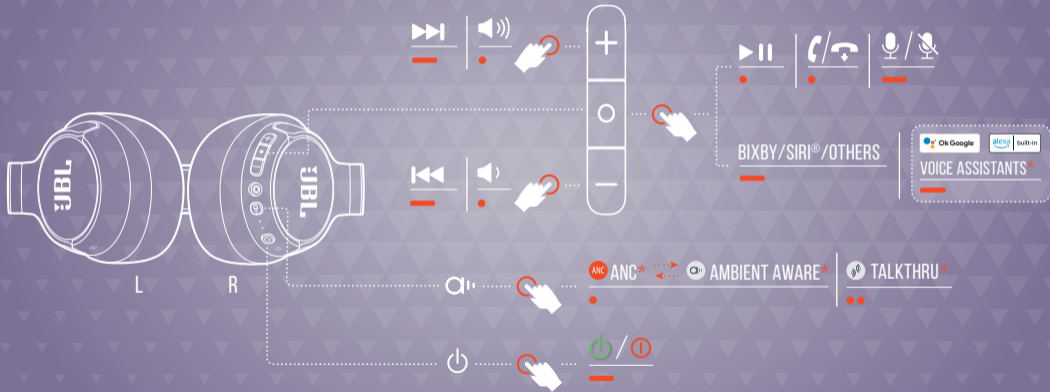

* TO ENTER PAIRING MODE AGAIN, POWER OFF AND HOLD  FOR 5 SECONDS.

MULTI-POINT CONNECTION

1

2

3

CONTROLS

- PRESS × 1
- HOLD (2s)

* ENABLE ADVANCE CONTROLS BY CONNECTING YOUR JBL TUNE770NC TO JBL HEADPHONES APP 

WIRED LISTENING MODE

VOICEWARE

DO MORE WITH THE APP

*

*ONLY AVAILABLE ON ANDROID™

CHARGING

CHARGE  →  2HR

5MIN  = 3HR 