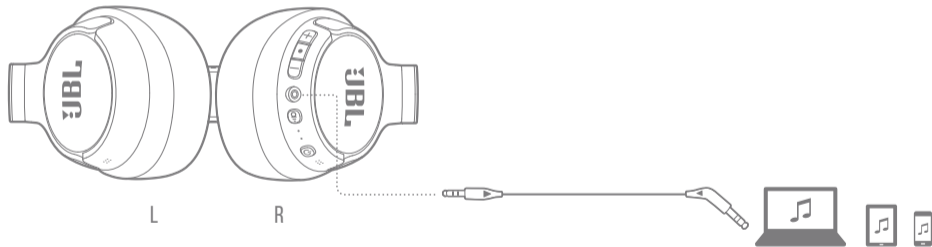

WIRED LISTENING MODE