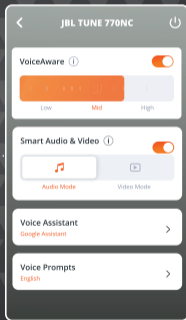

* TO ENTER PAIRING MODE AGAIN, POWER OFF AND HOLD  FOR 5 SECONDS.

MULTI-POINT CONNECTION

1

2

3

CONTROLS

- PRESS × 1
- HOLD (2s)

* ENABLE ADVANCE CONTROLS BY CONNECTING YOUR JBL TUNE770NC TO JBL HEADPHONES APP 

WIRED LISTENING MODE

VOICEWARE

DO MORE WITH THE APP

*

*ONLY AVAILABLE ON ANDROID™

CHARGING

CHARGE  →  2HR

5MIN  = 3HR 