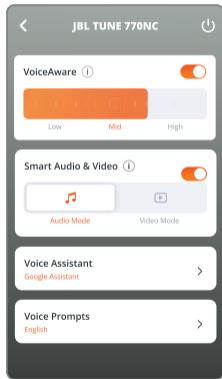

* TO ENTER PAIRING MODE AGAIN, POWER OFF AND HOLD  FOR 5 SECONDS.

MULTI-POINT CONNECTION

1

2

3

CONTROLS

- PRESS × 1
- HOLD (2s)

* ENABLE ADVANCE CONTROLS BY CONNECTING YOUR JBL TUNE770NC TO JBL HEADPHONES APP 

WIRED LISTENING MODE

VOICEWARE

DO MORE WITH THE APP

*

*ONLY AVAILABLE ON ANDROID™

CHARGING

CHARGE  →  2HR

5MIN  = 3HR 