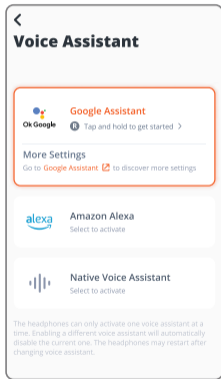

* TO ENTER PAIRING MODE AGAIN, POWER OFF AND HOLD  FOR 5 SECONDS.

MULTI-POINT CONNECTION

1

2

3

CONTROLS

- PRESS × 1
- HOLD (2s)

* ENABLE ADVANCE CONTROLS BY CONNECTING YOUR JBL TUNE770NC TO JBL HEADPHONES APP 

WIRED LISTENING MODE

VOICEWARE

DO MORE WITH THE APP

*

*ONLY AVAILABLE ON ANDROID™

CHARGING

CHARGE  →  2HR

5MIN  = 3HR 