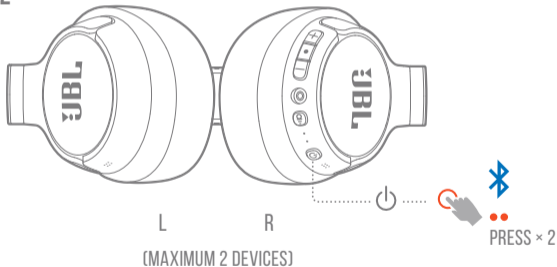

* TO ENTER PAIRING MODE AGAIN, POWER OFF AND HOLD  FOR 5 SECONDS.

MULTI-POINT CONNECTION

1

2

3

CONTROLS

- PRESS × 1
- HOLD (2s)

* ENABLE ADVANCE CONTROLS BY CONNECTING YOUR JBL TUNE770NC TO JBL HEADPHONES APP 