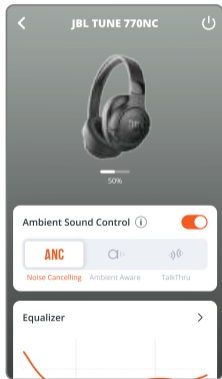

* TO ENTER PAIRING MODE AGAIN, POWER OFF AND HOLD  FOR 5 SECONDS.

MULTI-POINT CONNECTION

1

2

3

CONTROLS

- PRESS × 1
- HOLD (2s)

* ENABLE ADVANCE CONTROLS BY CONNECTING YOUR JBL TUNE770NC TO JBL HEADPHONES APP 

WIRED LISTENING MODE

VOICEWARE

DO MORE WITH THE APP

*

*ONLY AVAILABLE ON ANDROID™

CHARGING

CHARGE  →  2HR

5MIN  = 3HR 