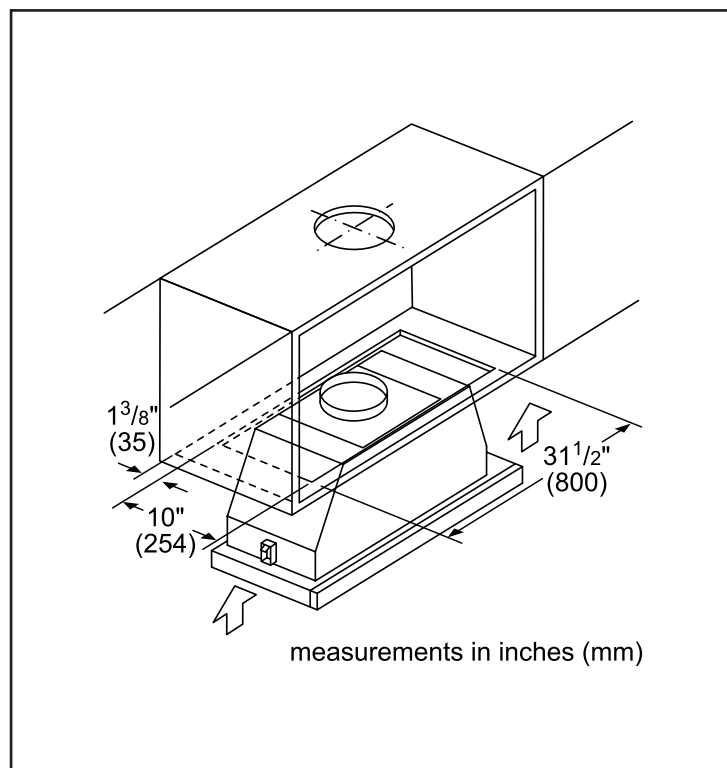

36" Pull-Out Hood

500 Series – Stainless Steel HUI56551UC

Installation Details

Accessories: To purchase Bosch accessories, cleaners & parts please visit www.bosch-home.com/us/store or call 1-800-944-2904 (Mon to Fri 5 am to 6 pm PST, Sat 6 am to 3 pm PST).

Notes: All height, width and depth dimensions are shown in inches. BSH reserves the absolute and unrestricted right to change product materials and specifications, at any time, without notice. Consult the product's installation instructions for final dimensional data and other details prior to making cutout.

Warranties: Please see Use & Care manual or Bosch website for statement of limited warranty.

For more information on our entire line of products, go to www.bosch-home.com/us or call 1-800-944-2904

© BSH Home Appliances Corporation. All rights reserved. Bosch is a registered trademark of Robert Bosch GmbH.