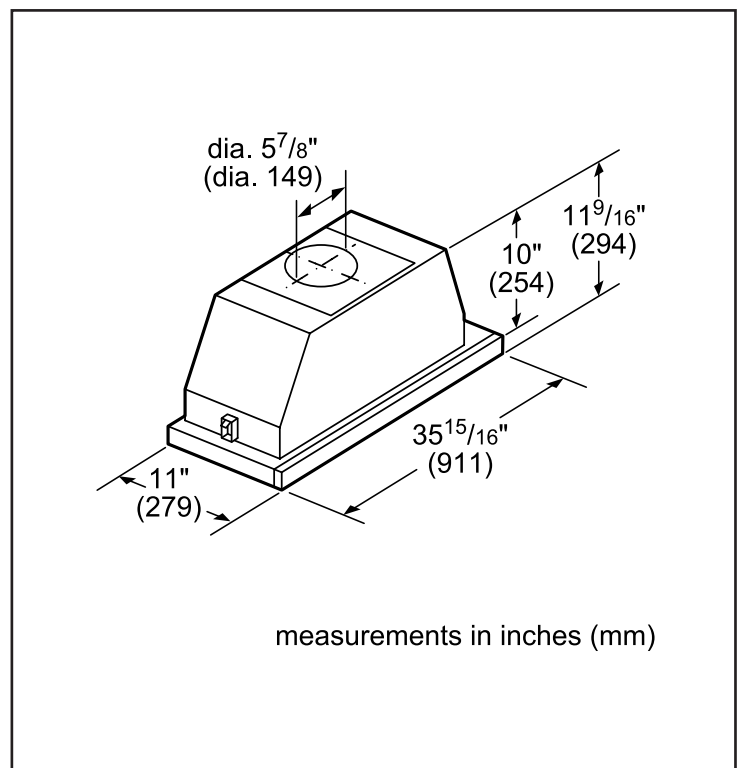

36" Pull-Out Hood

500 Series – Stainless Steel HUI56551UC

Installation Details

Accessories: To purchase Bosch accessories, cleaners & parts please visit www.bosch-home.com/us/store or call 1-800-944-2904 (Mon to Fri 5 am to 6 pm PST, Sat 6 am to 3 pm PST).

Notes: All height, width and depth dimensions are shown in inches. BSH reserves the absolute and unrestricted right to change product materials and specifications, at any time, without notice. Consult the product's installation instructions for final dimensional data and other details prior to making cutout.

Warranties: Please see Use & Care manual or Bosch website for statement of limited warranty.

For more information on our entire line of products, go to www.bosch-home.com/us or call 1-800-944-2904

© BSH Home Appliances Corporation. All rights reserved. Bosch is a registered trademark of Robert Bosch GmbH.