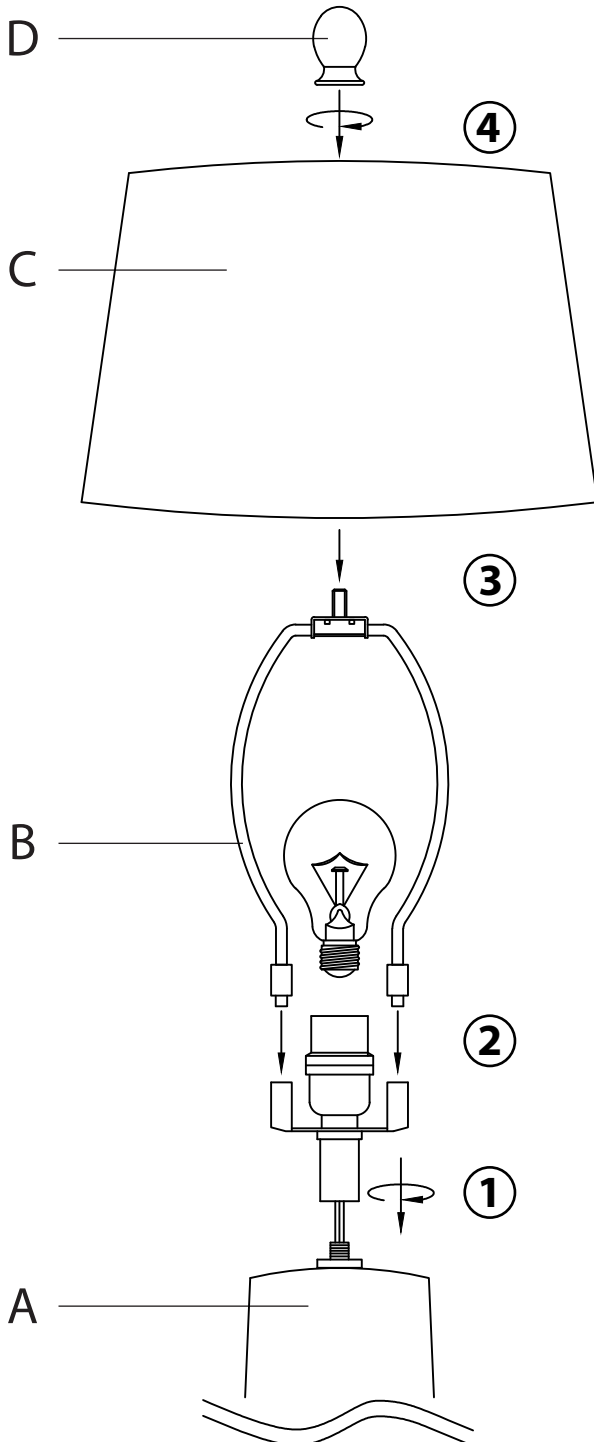

Table Lamp with Harp, Finial, and KD Neck

Part # N/A

23-0531

PARTS

Exact shape
of all parts
may vary.

Body

Harp

Shade

Finial

⚠ WARNING: LIGHTING

- Read all instructions carefully and completely before assembly and use. Retain for future reference.
- Keep plastic bags and small parts away from children.
- For residential (non-commercial) use only.
- Warning: Risk of fire; Do not use bulbs with higher wattage than specified on lamp.
- Electrocutation hazard.
- DO NOT use if cord is frayed/damaged.
- Periodically check for loose hardware; retighten as necessary.
- DO NOT use product if any component becomes damaged.
- DO NOT use power tools to assemble OR overtighten hardware.
- DO NOT stand on product. Use only for intended purpose.
- This product is for decorative use only - NOT A TOY.
- DO NOT place any fabrics or other coverings over lamp shade.
- (Floor lamps with shelves only) Max weight limit 25 lbs.