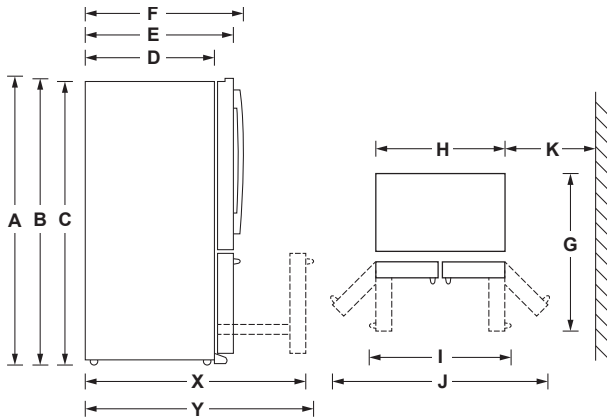

CAPACITY

Total capacity (cubic feet)	23.1 cu. ft.
Fresh food capacity	15.9 cu. ft.
Freezer capacity	7.2 cu. ft.

WEIGHTS & DIMENSIONS

Overall depth	31-1/4 in.
Overall height	69-7/8 in.
Overall width	35-3/4 in.
Case depth without door	24-3/8 in.
Depth with door open 90°	43-3/8 in.
Depth without handle	28-3/4 in.
Height to top of case	69 in.
Width with door open 90° including handle	44-3/4 in.
Approximate shipping weight	363 lb.
Net weight	333 lb.

DIMENSIONS

Height to top of door (in.) A	70-1/2
Height to top of hinge (in.) B	69-7/8
Height to top of case (in.) C	69
Case depth without door (in.) D	24-3/8
Case depth less door handle (in.) E	28-3/4
Case depth with door handle (in.) F	31-1/4
Depth with fresh food door open 90° (in.) G	43-3/8
Width (in.) H	35-3/4
Width with door open 90° with door handle (in.) I	44-3/4
Width with doors open fully (in.) J	61-5/8
Min distance between side of case and wall, in either direction, to allow doors to open fully (in.) K	13-1/8
Depth with FZ door completely open (w/o handle) (in.) X	44-1/4
Depth with FZ door completely open (w/ handle) (in.) Y	46-3/4