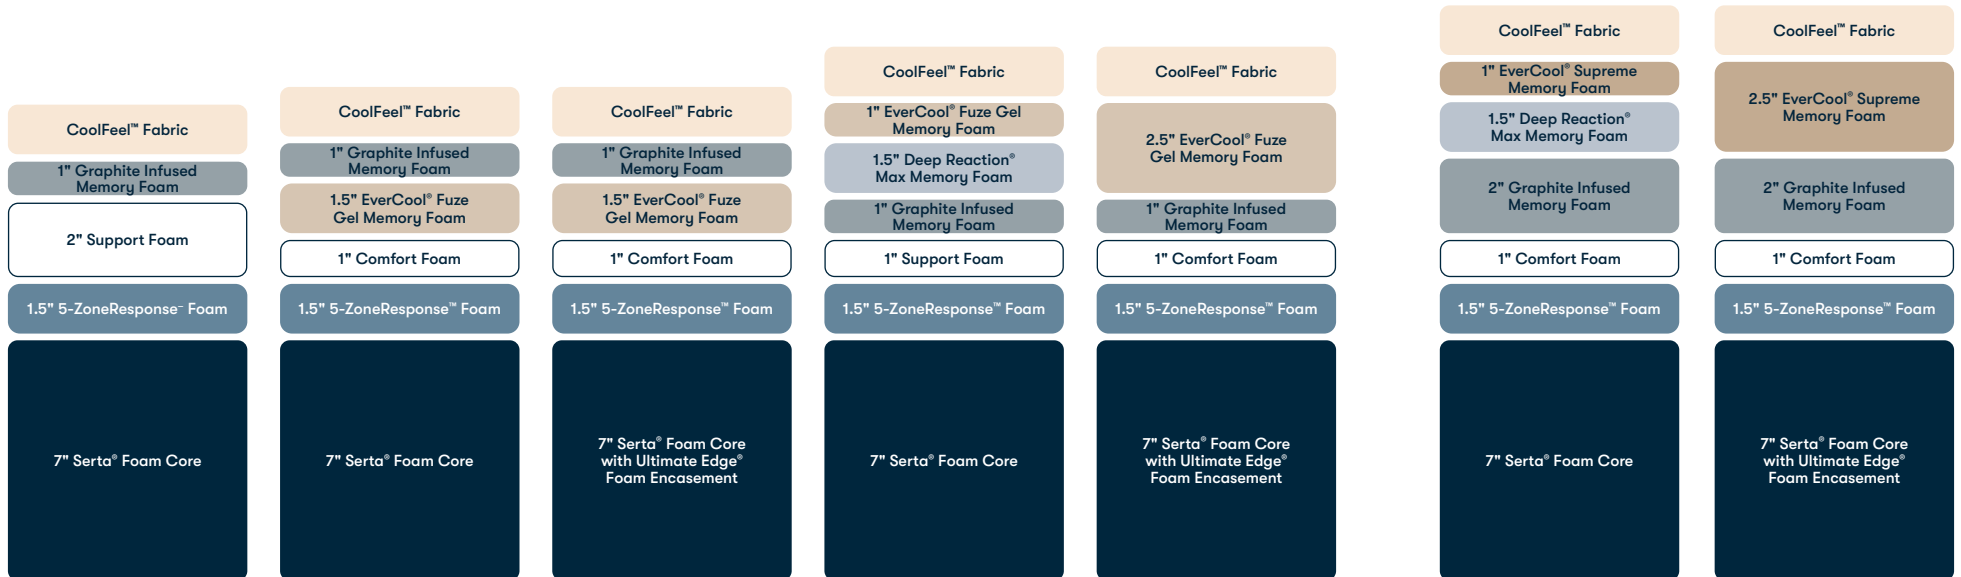

Aspire Medium

Smooth Top
Profile 14"

\$1,999

Aspire Plush

Smooth Top
Profile 14"

LEVEL 1

1" Graphite Infused Memory Foam

LEVEL 2

2" Graphite Infused Memory Foam

10 YEAR WARRANTY

100% USA ASSEMBLED

ADJUSTABLE BASE COMPATIBLE

CERTIPUR-US® CERTIFIED