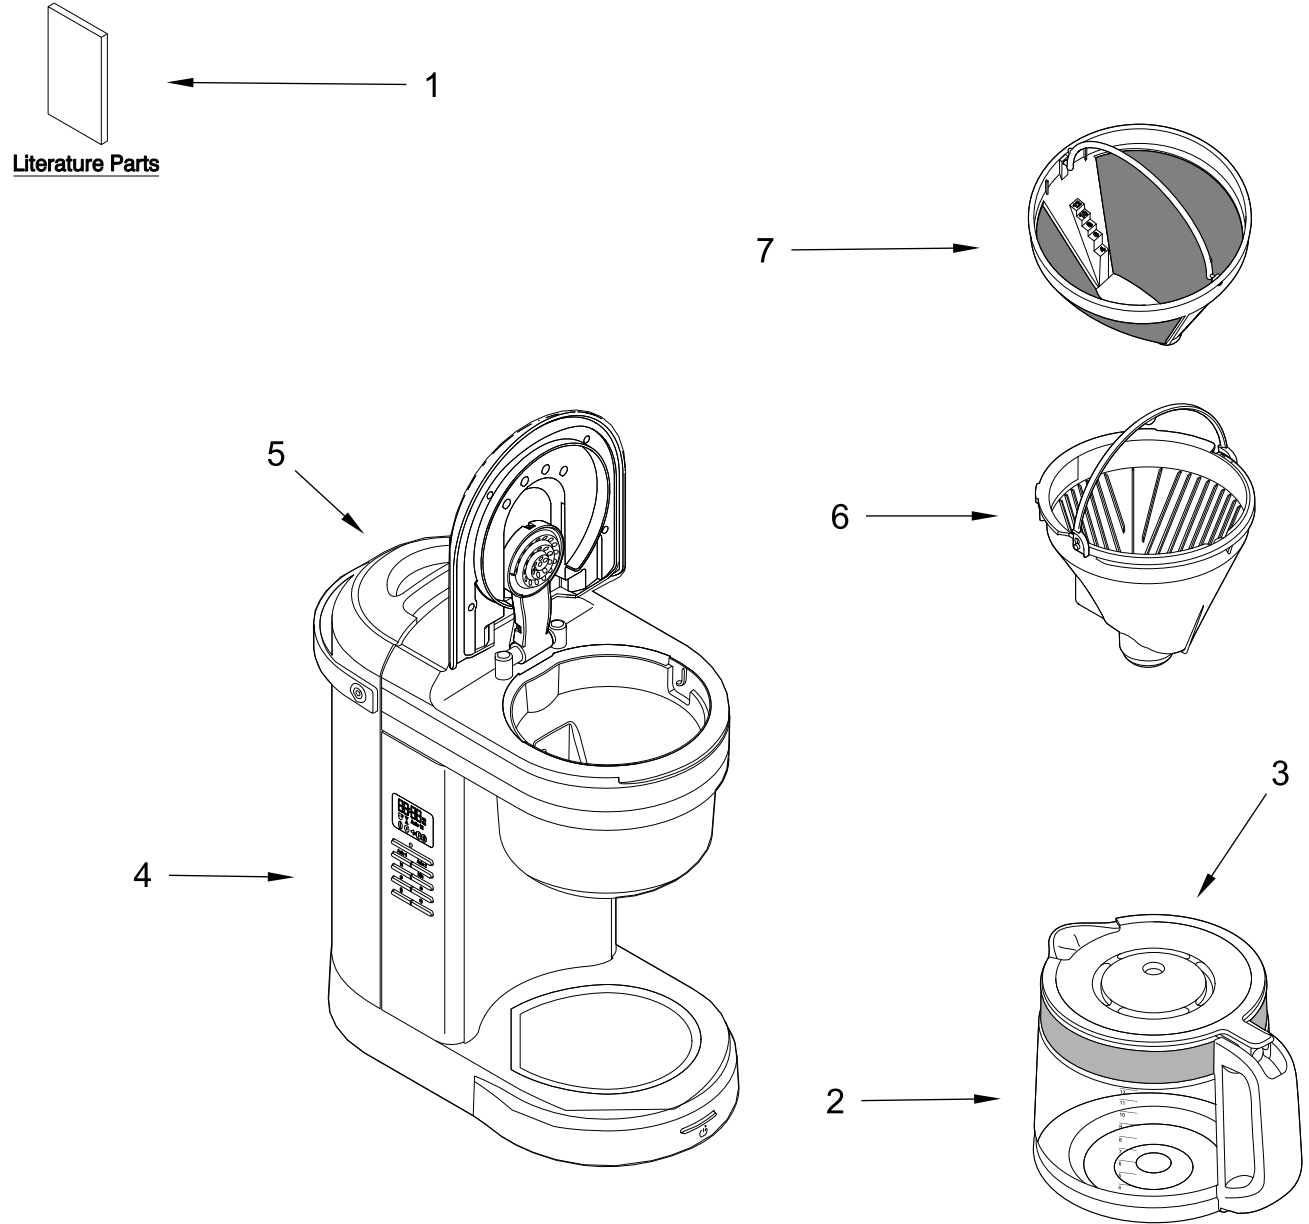

KitchenAid®

**COFFEE MAKER
12 CUP - GLASS CARAFE**

MODELS:

KCM1208DG0 (Matte Charcoal Grey)

KCM1208OB0 (Onyx Black)

CARAFE AND FILTER PARTS

CARAFE AND FILTER PARTS

<u>Illus.</u> <u>No.</u>	<u>Part No.</u>	<u>Description</u>	<u>Illus.</u> <u>No.</u>	<u>Part No.</u>	<u>Description</u>	<u>Illus.</u> <u>No.</u>	<u>Part No.</u>	<u>Description</u>
1		Literature Parts	4	W11358309	Water Tank	6	W11358311	Brew Basket
	W11288105	Use and Care Guide	5	W11358310	Lid, Water Tank	7	W11358312	Gold Tone Filter
2	W11358307	Carafe						
3	W11358308	Lid, Carafe						