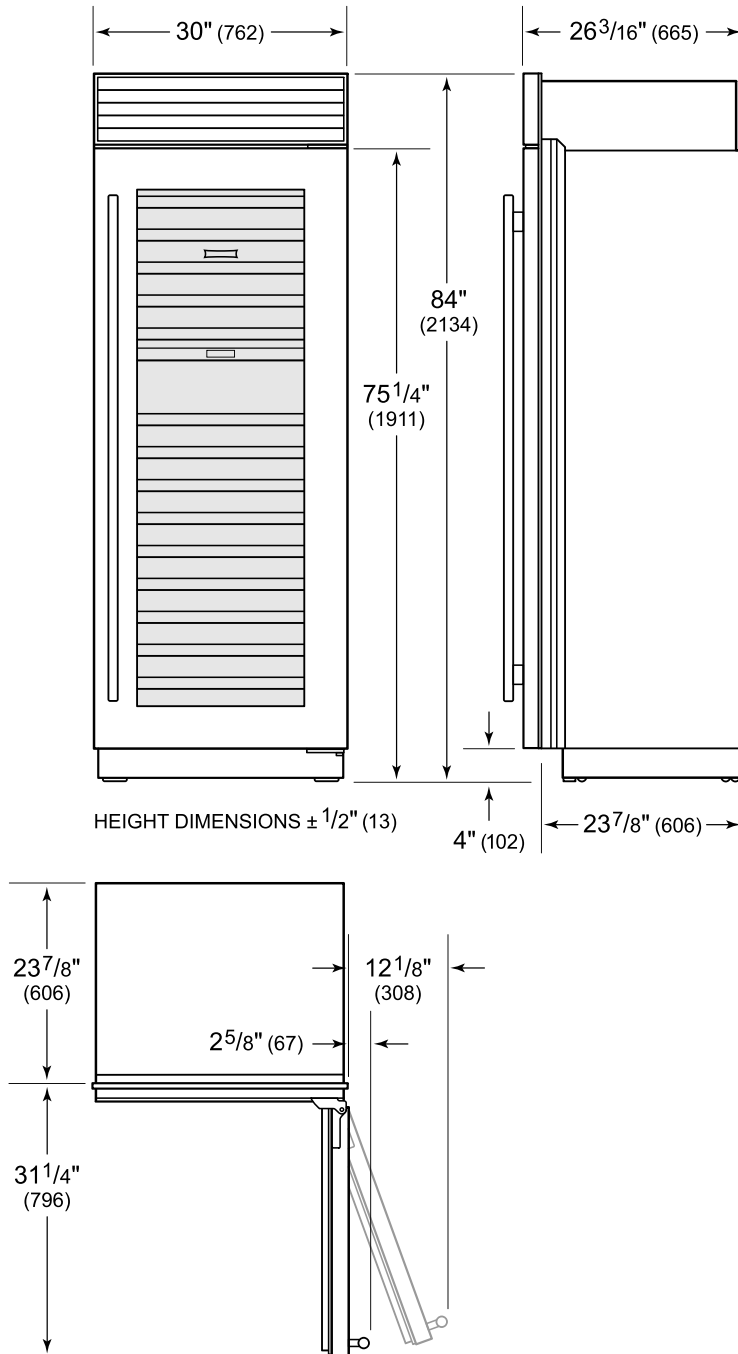

# Dimensions

# Standard Installation

NOTE: 3 1/2" (89) finished returns will be visible and should be finished to match cabinety .  
 Shaded line represents profile of unit.

## Electrical Location Illustration

**Interior View**