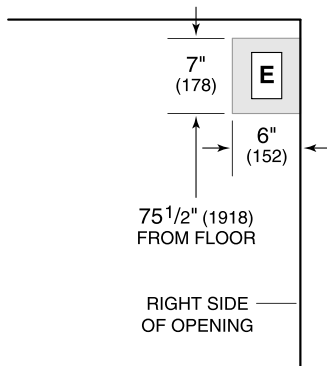

# Dimensions

# Standard Installation

NOTE: 3 1/2" (89) finished returns will be visible and should be finished to match cabinety .  
 Shaded line represents profile of unit.

## Electrical Location Illustration

**Interior View**