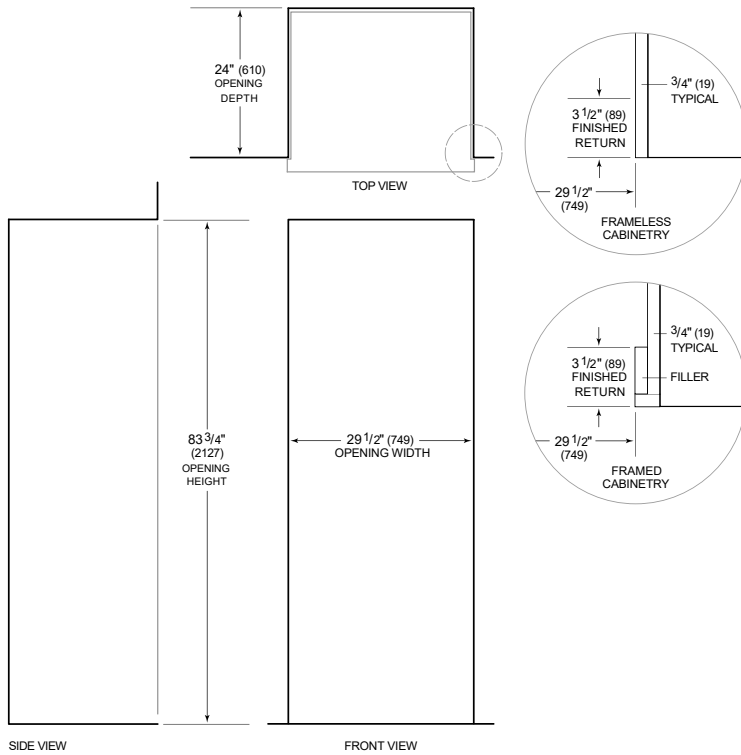

# Dimensions

# Standard Installation

NOTE: 3 1/2" (89) finished returns will be visible and should be finished to match cabinety .  
 Shaded line represents profile of unit.

## Electrical Location Illustration

**Interior View**