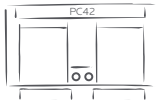

3733 FLETCHER

3733-P62G Motion Sofa w/Power • Shown in Gray

3734-P23A, 20A, 38A, 20A, CTA, P21A

3733-P0A
 Recliner w/Power
 Shown in Antelope

A • Antelope

G • Gray

SEATING AND SECTIONAL OPTIONS

P62__
 Motion Sofa w/Power
 90W 43D 43H

PC42__
 Motion Loveseat
 w/Power & Console
 81W 43D 43H

P42__
 Motion Loveseat
 w/Power
 69W 43D 43H

P0__
 Wallsaver Recliner
 w/Power
 46W 43D 43H

P23__
 LAF Motion Chair
 w/Power | 41W 42D 42H

38__
 Curved Corner
 Sectional
 72W 42D 42H