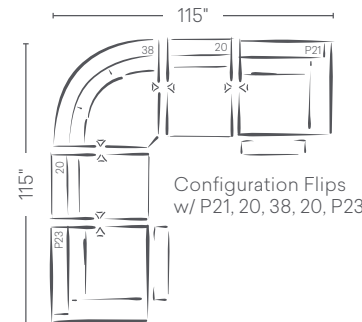

20__
 Armless Chair
 32W 42D 42H

CT__
 Console Table
 15W 42D 42H

P21__
 RAF Motion Chair
 w/Power | 41W 42D 42H

P20__
 Armless Chair
 w/Power | 32W 42D 42H

SECTIONAL CONFIGURATIONS

Configuration Flips
 w/ P21, 20, 38, 20, P23

Configuration Flips
 w/ P21, 20, 38, 20, CT, P23