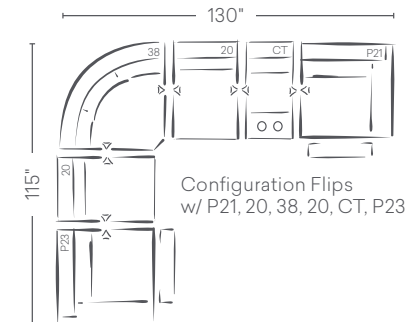

20__
 Armless Chair
 32W 42D 42H

CT__
 Console Table
 15W 42D 42H

P21__
 RAF Motion Chair
 w/Power | 41W 42D 42H

P20__
 Armless Chair
 w/Power | 32W 42D 42H

SECTIONAL CONFIGURATIONS

Configuration Flips
 w/ P21, 20, 38, 20, P23

Configuration Flips
 w/ P21, 20, 38, 20, CT, P23