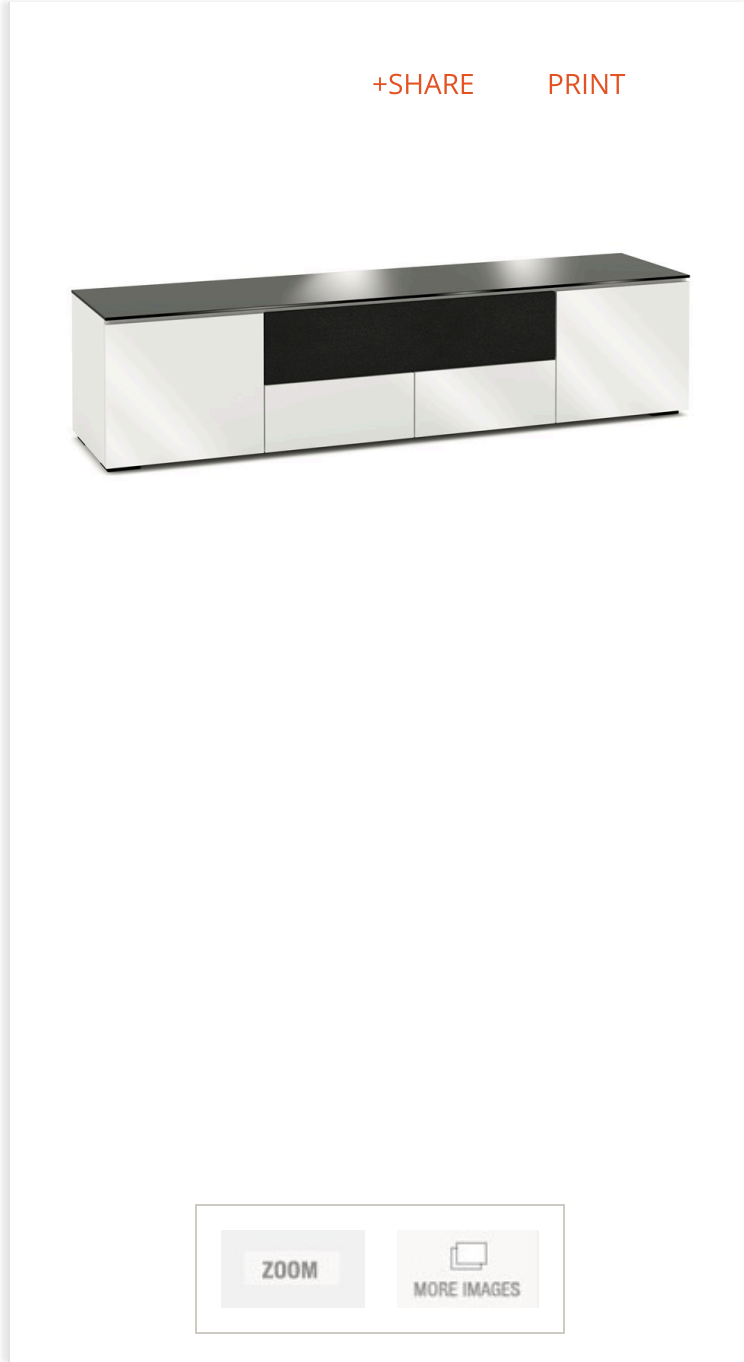

Home / Miami 245

MIAMI 245

Chameleon Collection

Speaker Integrated Cabinet

High-gloss, warm white side panels and doors beautifully offset the glass top. This contemporary style truly captures the cosmopolitan vibe of trendsetting Miami. This cabinet may be mounted to the wall by simply removing the feet and attaching the wall mounting accessory.

Finish: Gloss Warm White

Dimensions: 85.5 " W x 21.5 " H x 21.25 " D

Model: C/MM245/GW

REQUEST A QUOTE

WHERE TO BUY

ASSEMBLY & CARE >

built on the

Download Manual [FAQs >](#)