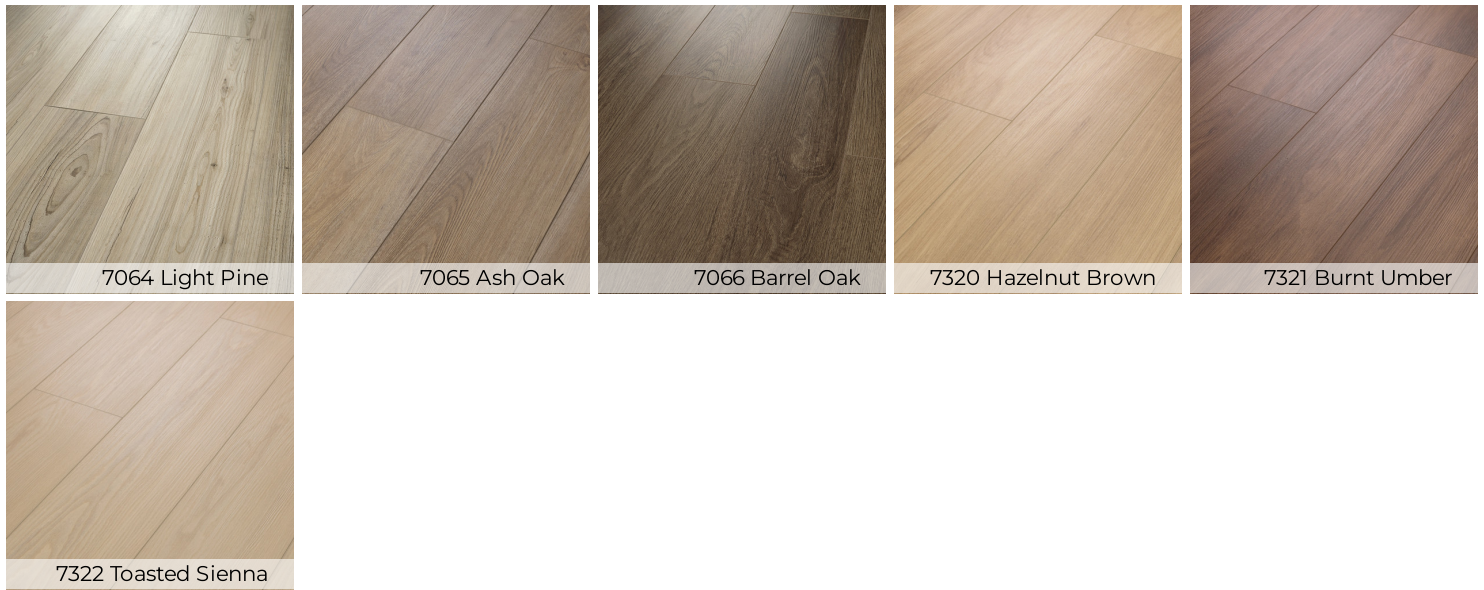

Coordinating Trim

BT7HS | 94"
VSBT1 | 94"

TM7HS | 94"
VSTM6 | 94"

RD7HS | 94"
VSMP6 | 94"

QTRHS | 94"
VSQT6 | 94"

FS6HS | 94"
VFSN3 | 94"

*Packaged with molding track

Coordinating Metal Trim

135SA

138SA

Finish

Satin Nickel

Installation Range

Profile Size

Installation Range

3.5mm	1.5mm to 3.5mm heights
5.5mm	3.6mm to 5.5mm heights
8mm	6mm to 8mm heights

TREADZ®

Center	LVCTR
Right	LVCAR
Left	LVCAL
White Riser	LVWRI*

*packages of 3