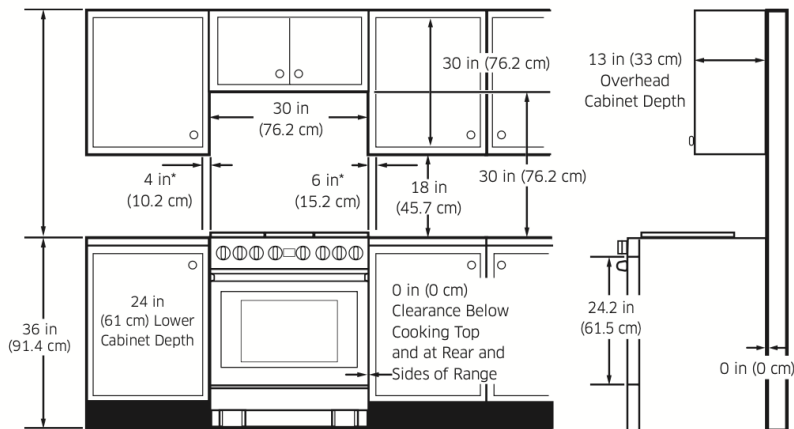

Weights & Dimensions

| | |
|---|------------------------------|
| NET WEIGHT (LBS.) | 238 |
| SHIPPING WEIGHT (LBS.) | 265 |
| PRODUCT DIMENSIONS (W x H x D IN INCHES) | 29 15/16 x 36 1/16 x 27 1/16 |

Technical Details

dacor

Product Dimensions

* Side clearance above cooking surface to any objects, i.e., wall.