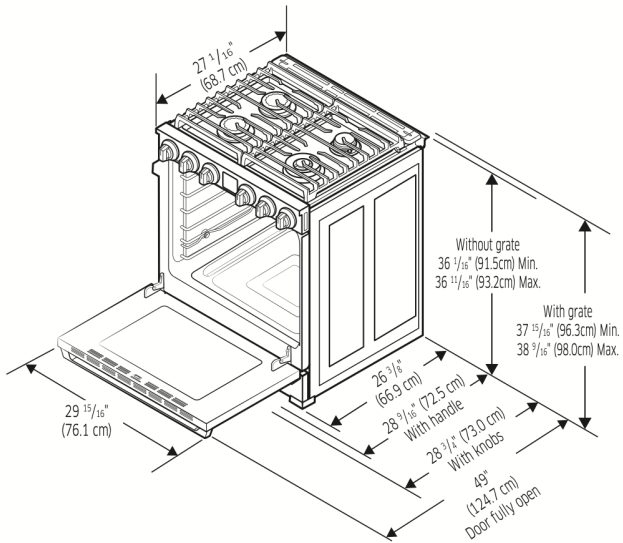

Weights & Dimensions

| | |
|---|------------------------------|
| NET WEIGHT (LBS.) | 238 |
| SHIPPING WEIGHT (LBS.) | 265 |
| PRODUCT DIMENSIONS (W x H x D IN INCHES) | 29 15/16 x 36 1/16 x 27 1/16 |

Technical Details

Accessories (Optional)

| | | |
|--------------|-----------------------|-------|
| ARG30 | Griddle for 30" Range | \$349 |
|--------------|-----------------------|-------|

30-Inch Gas Range

\$4,499 | TRANSITIONAL

dacor

Product Dimensions

* Side clearance above cooking surface to any objects, i.e., wall.