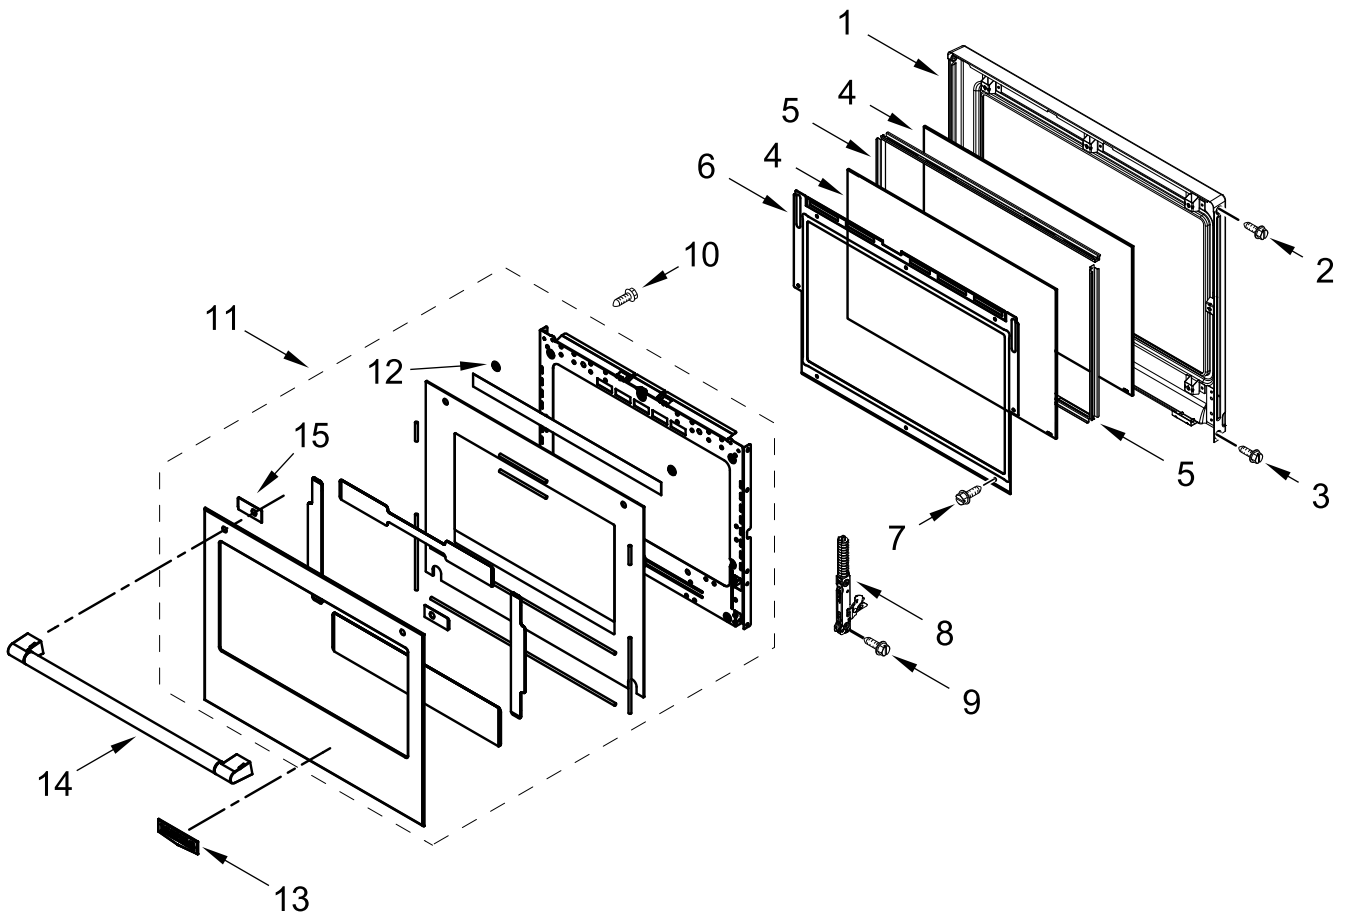

OVEN DOOR PARTS

OVEN DOOR PARTS

<u>Illus.</u> <u>No.</u>	<u>Part No.</u>	<u>Description</u>	<u>Illus.</u> <u>No.</u>	<u>Part No.</u>	<u>Description</u>	<u>Illus.</u> <u>No.</u>	<u>Part No.</u>	<u>Description</u>
1	W11302593	Liner Assembly	8	W11296054	Hinge, Door (Left)	14		Handle Assembly
2	7101P375-60	Screw		W11296055	Hinge, Door (Right)		W11496834	Stainless
3	W11290045	Screw	9	3196183	Screw	15	W10650497	Spacer, Handle
4	W10618123	Glass, Inner	10	W11317731	Screw (Black)			
5	W11302731	Spacer, Air Divider	11		Door Assembly			
6	W11204277	Retainer, Air Divider Glass		W11470090	Stainless			
7	7101P426-60	Screw	12	W10319024	Washer, Door			
			13	W11628148	Badge