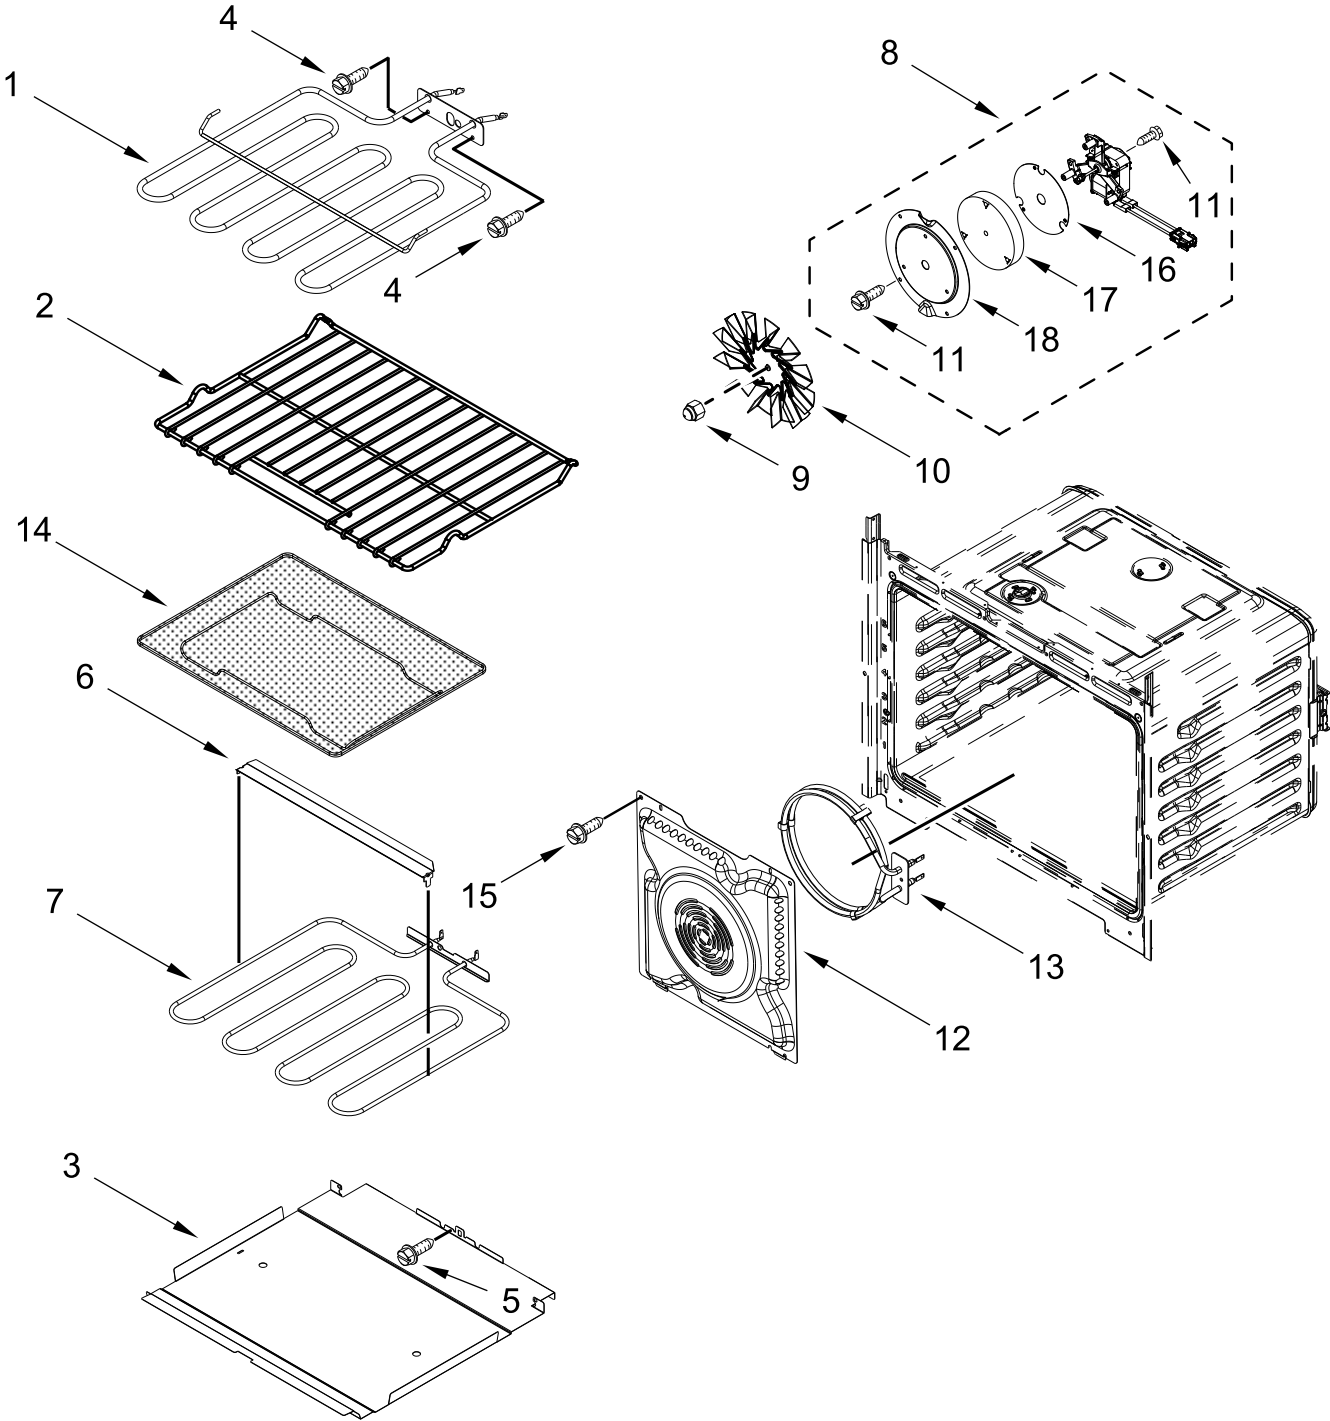

INTERNAL OVEN PARTS

INTERNAL OVEN PARTS

<u>Illus.</u> <u>No.</u>	<u>Part No.</u>	<u>Description</u>	<u>Illus.</u> <u>No.</u>	<u>Part No.</u>	<u>Description</u>	<u>Illus.</u> <u>No.</u>	<u>Part No.</u>	<u>Description</u>
1	W11238160	Element, Broil	7	W11292248	Element, Bake	13	W10260248	Ring, Element
2	W10554529	Rack, Oven	8	W11398058	Convect Motor Assembly	14	W11629505	Airfry Basket Kit
3	W10318198	Tray, Hidden Bake	9	W11433702	Nut, Acorn (LH)	15	W10906658	Screw
4	7101P434-60	Screw	10	W11425715	Blade, Fan	16	W11251715	Plate, Convect Motor
5	7101P426-60	Screw	11	W10720084	Screw	17	W11251716	Insulation, Convect Motor
6	W10282957	Crossbar, Hidden Bake Tray	12	W10359278	Baffle, Convection	18	W11398057	Cover, Convect Plate