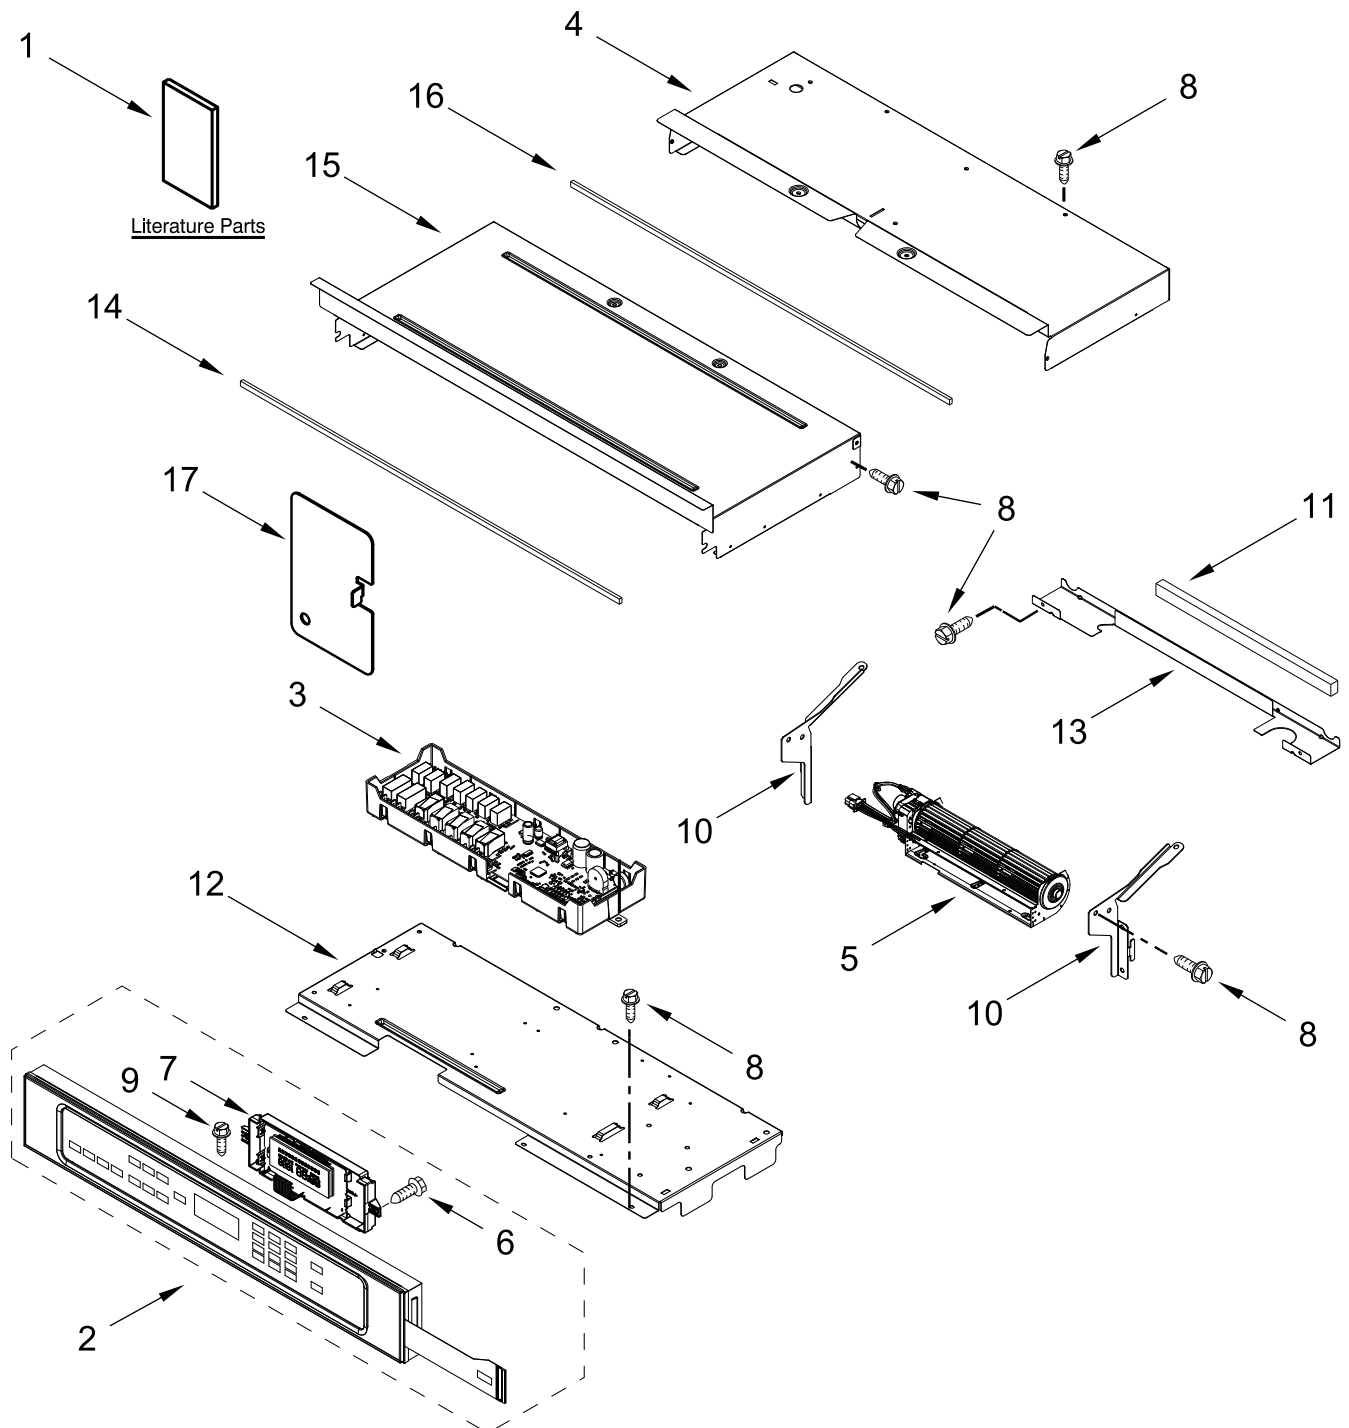

ELECTRIC WALL OVEN

MODELS:

MOES6027LZ00 Stainless

CONTROL PANEL PARTS

CONTROL PANEL PARTS

<u>Illus. No.</u>	<u>Part No.</u>	<u>Description</u>	<u>Illus. No.</u>	<u>Part No.</u>	<u>Description</u>	<u>Illus. No.</u>	<u>Part No.</u>	<u>Description</u>
1		Literature Parts	9	W11339492	Screw (Black)	17	W11533682	Cover, WIFI
	W11555306	Owner's Manual	10	W10655463	Bracket, Blower (Left)			FOLLOWING PARTS NOT ILLUSTRATED
	W11553924	Quick Start Guide		W10655462	Bracket, Blower (Right)		W11501784	Harness, Main
	W11604692	Tech Sheet					W11264646	Harness, Door Latch
2		Assembly, Control Panel (Includes Overlay)	11	4451758	Block, Foam		W10409840	Harness, EOL (MRC)
	W11467623	Stainless	12	W11179509	Tray, Electronic		W11233570	Harness, Console
3	W11556517	Control, Maxwell	14	W11162062	Gasket, Rubber (652 MM)		W10655464	Bracket, Harness
4	W11244459	Cover, Top Back 27 IN Chassis	13	W11166802	Divider, Chassis Back		W10487999	Clip, Harness
5	W11397930	Blower	15	W11244469	Cover, Top Front 27 IN Chassis		4450800	Screw, Grounding
6	7101P403-60	Screw	16	W10728475	Gasket, Rubber		4448664	Clamp, Conduit
7	W10752315	Interface (Maxwell), User Board					W11547720	Bag, Hardware
8	7101P426-60	Screw						