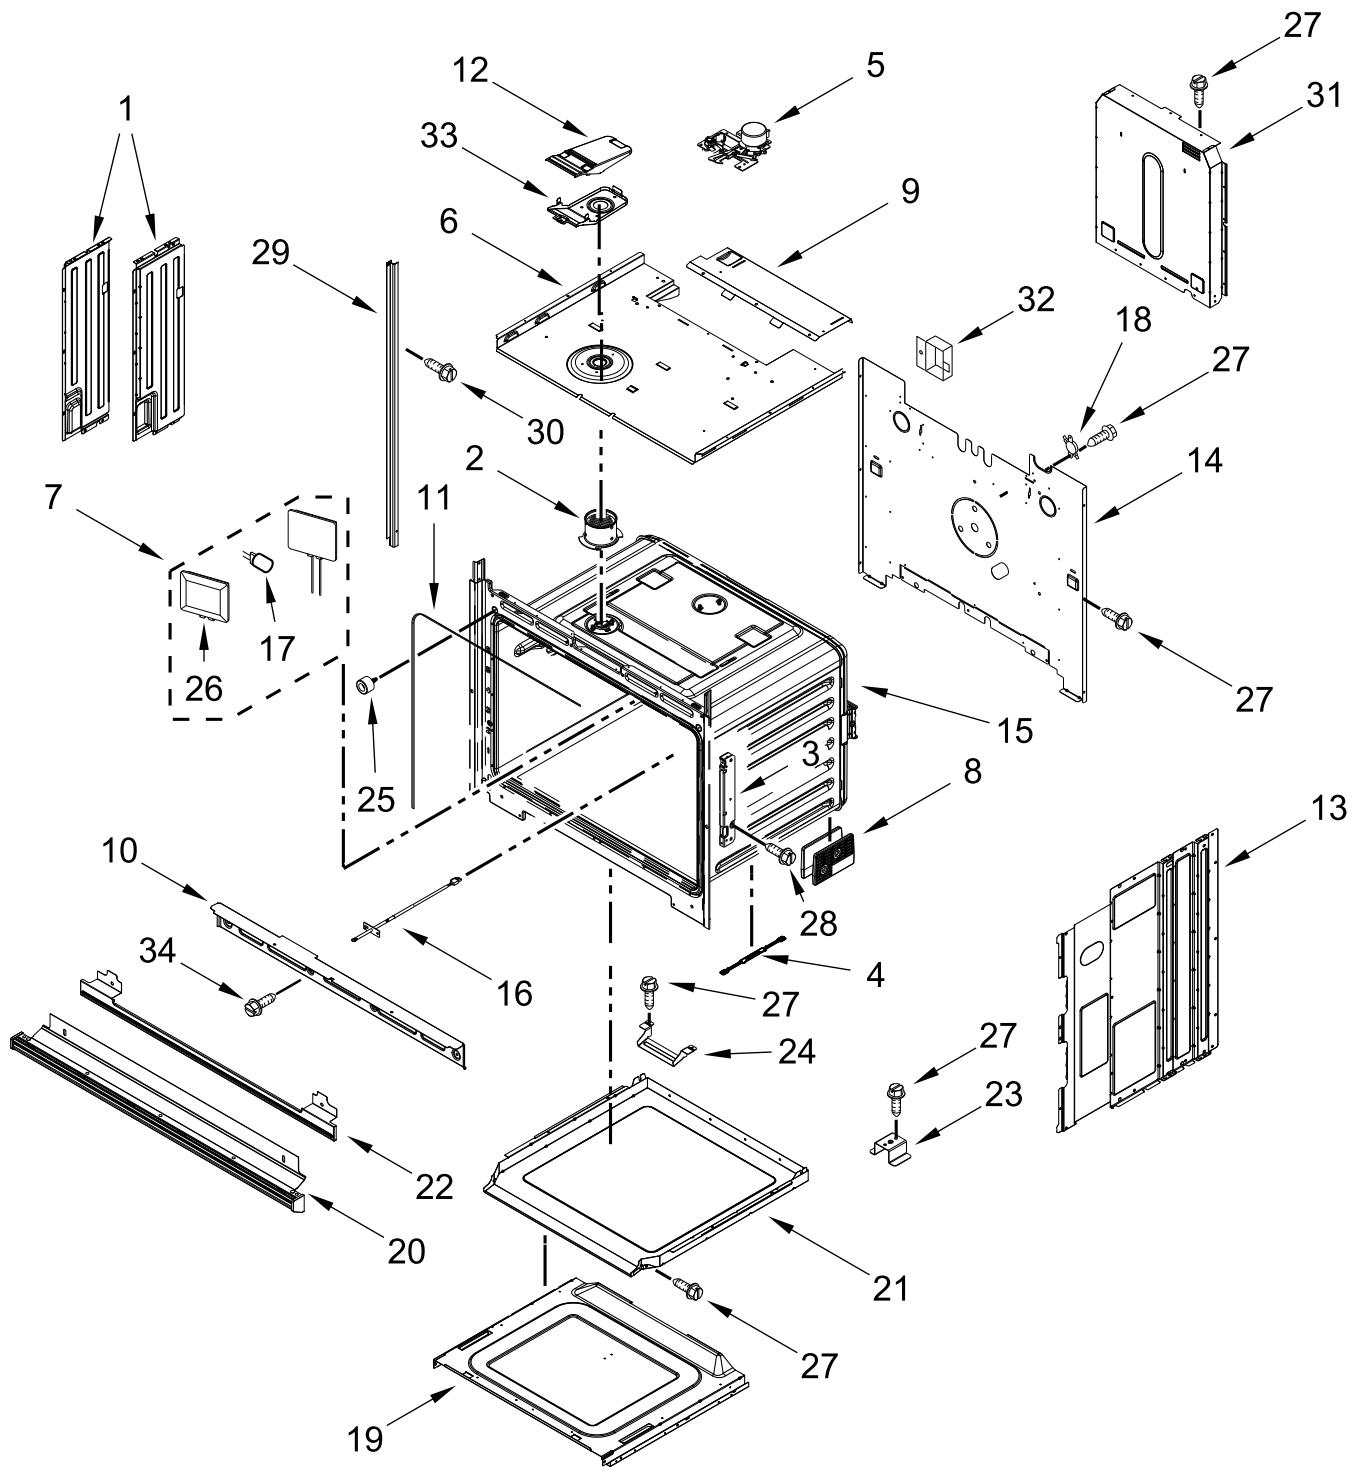

OVEN PARTS

OVEN PARTS

<u>Illus. No.</u>	<u>Part No.</u>	<u>Description</u>	<u>Illus. No.</u>	<u>Part No.</u>	<u>Description</u>	<u>Illus. No.</u>	<u>Part No.</u>	<u>Description</u>
1	W11167419	Cover, Suction (Left)	15		Liner, Oven (Not Serviceable)	26	W10472386	Lens, Light
	W11186675	Cover, Suction (Right)				27	7101P426-60	Screw
2	W11085298	Tube, Vent	16	W11346074	Probe, Sensor	28	W10254050	Screw
3	W11100732	Receiver, Hinge	17	W10472384	Bulb, Light	29		Cover, Side Trim
4	W11558603	Spacer, Base	18	4449751	Thermostat (TOD)		W11235463	Black (Left)
5	W11132456	Latch, Motorized	19	W11244454	Base, Chassis		W11235462	Black (Right)
6	W11244456	Top, Chassis	20		Assembly, Bottom Vent	30	W11404000	Screw
7	W11205574	Assembly, Oven Light		W11467824	Stainless	31	W11165250	Duct, Chassis Back
8	W11245118	Foot, Base	21	W11244446	Duct, Bottom Chassis	32	8285593	Cover, Connector
9	W10904163	Deflector, Blower	22		Trim, Bottom Vent	33	W11256423	Base, Vent Exhaust
10	W11334858	Vent, Top 27 in		W11560860	Black	34	W11249635	Screw
11	W11608109	Gasket, Cavity		W11135135	Support, Air Channel			FOLLOWING PARTS NOT ILLUSTRATED
12	W11256424	Cover, Vent Exhaust	23	W11390667	Spacer, Chassis Bottom Duct		W11244474	Insulation, Wrap
13	W11165274	Side, Chassis	24	W11166315	Bumper and Screw		W11244475	Insulation, Back
14		Back, Chassis (Not Serviced)