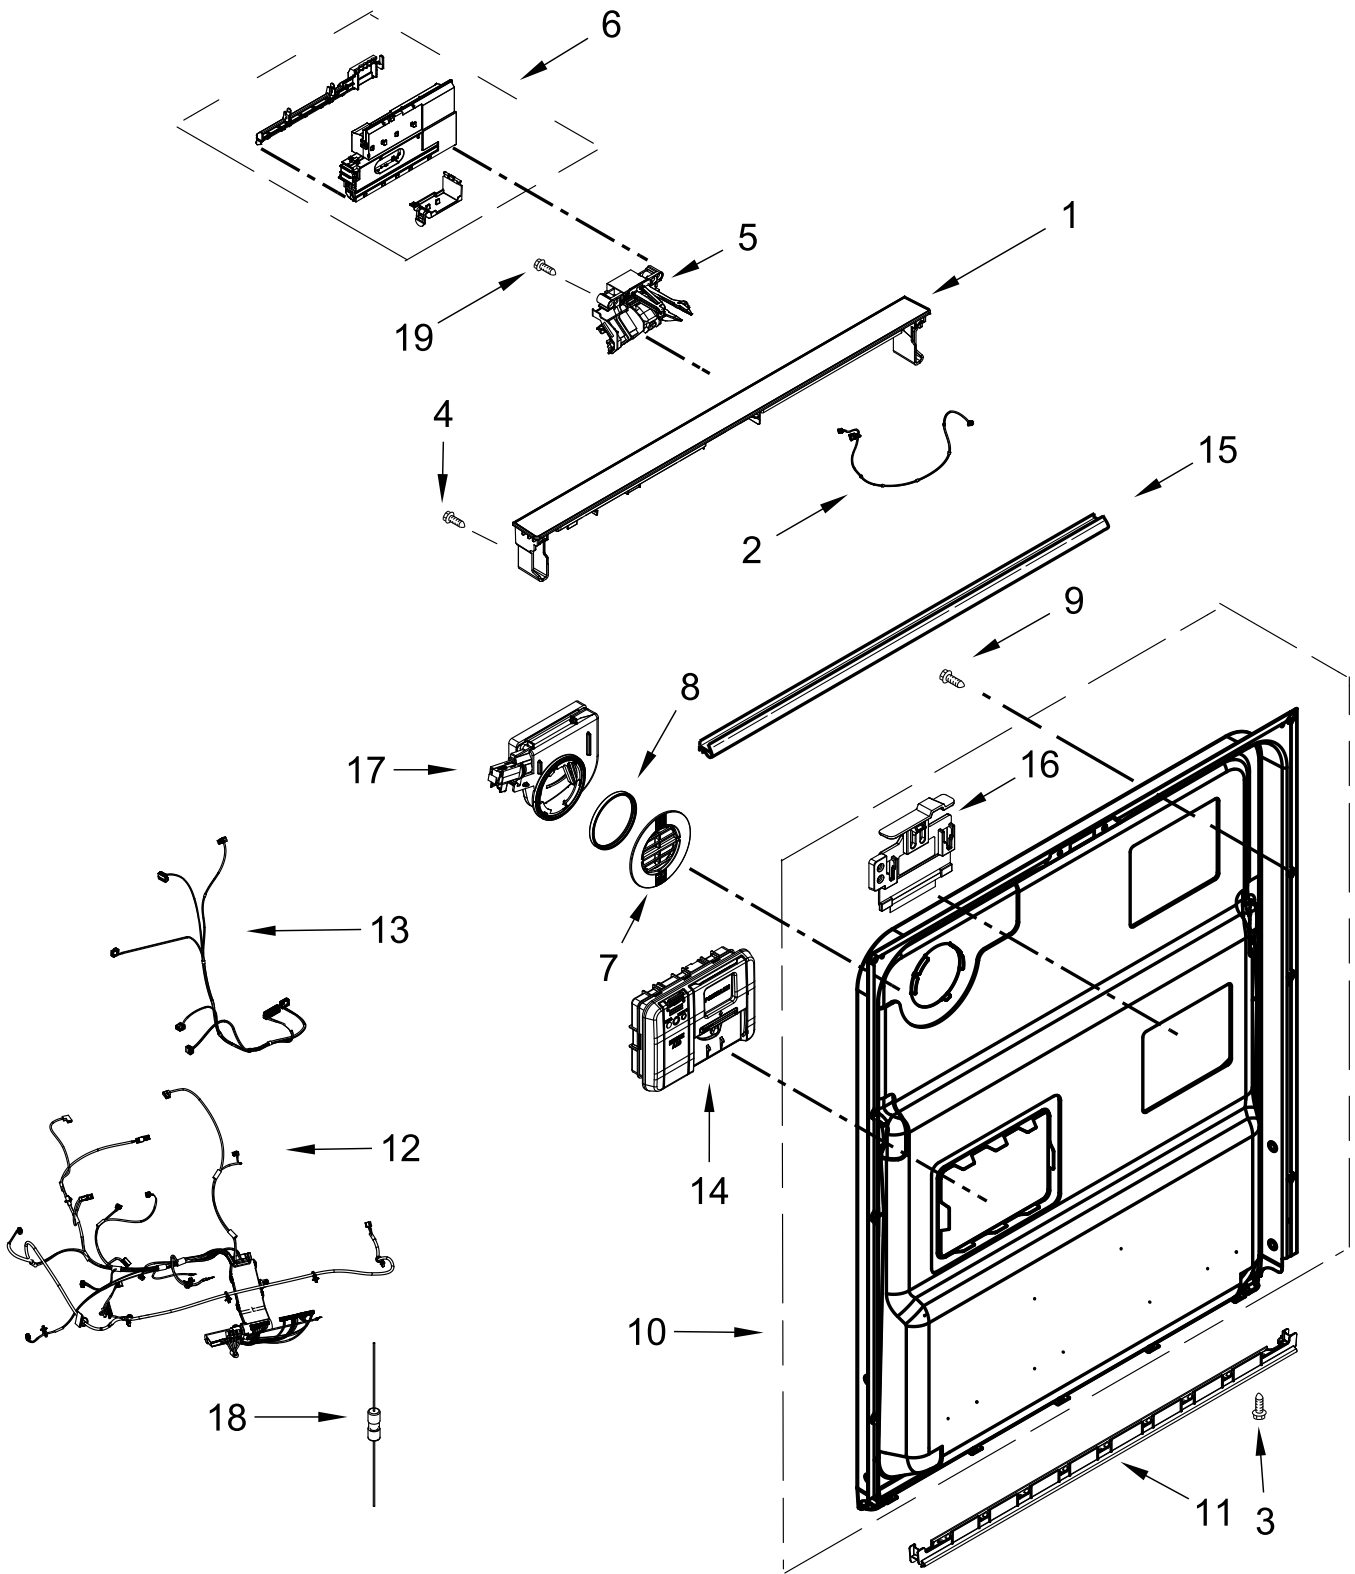

CONTROL PANEL AND INNER DOOR PARTS

CONTROL PANEL AND INNER DOOR PARTS

<u>Illus. No.</u>	<u>Part No.</u>	<u>Description</u>	<u>Illus. No.</u>	<u>Part No.</u>	<u>Description</u>	<u>Illus. No.</u>	<u>Part No.</u>	<u>Description</u>
1		Cap, Console	8	W11184028	Gasket, Vent	16	W11088985	Hanger, Control
	W11316315	Black	9	W10348409	Screw	17	W11025593	Vent Assembly
	W11316316	White	10	W11098822	Inner Door Assembly			(Also Order Gasket)
2	W11387866	Jumper, UI	11	W11163967	Seal, Door Bottom	18	W11397505	Fuse, In-line
3	W11258418	Screw	12	W11213032	Wiring Harness, Main (Includes Thermostat & Fuse)	19	W10348408	Screw
4	W10711884	Screw (Long)	13	W11084845	Wiring Harness, Inner Door			
5	W11091934	Latch Assembly (Includes Switch)	14	W11092649	Dispenser Assembly			
6	W11415071	Control, Electronic	15	W11265187	Seal, Console/Door			
7	W11025634	Bezel, Vent (Also Order Gasket)						