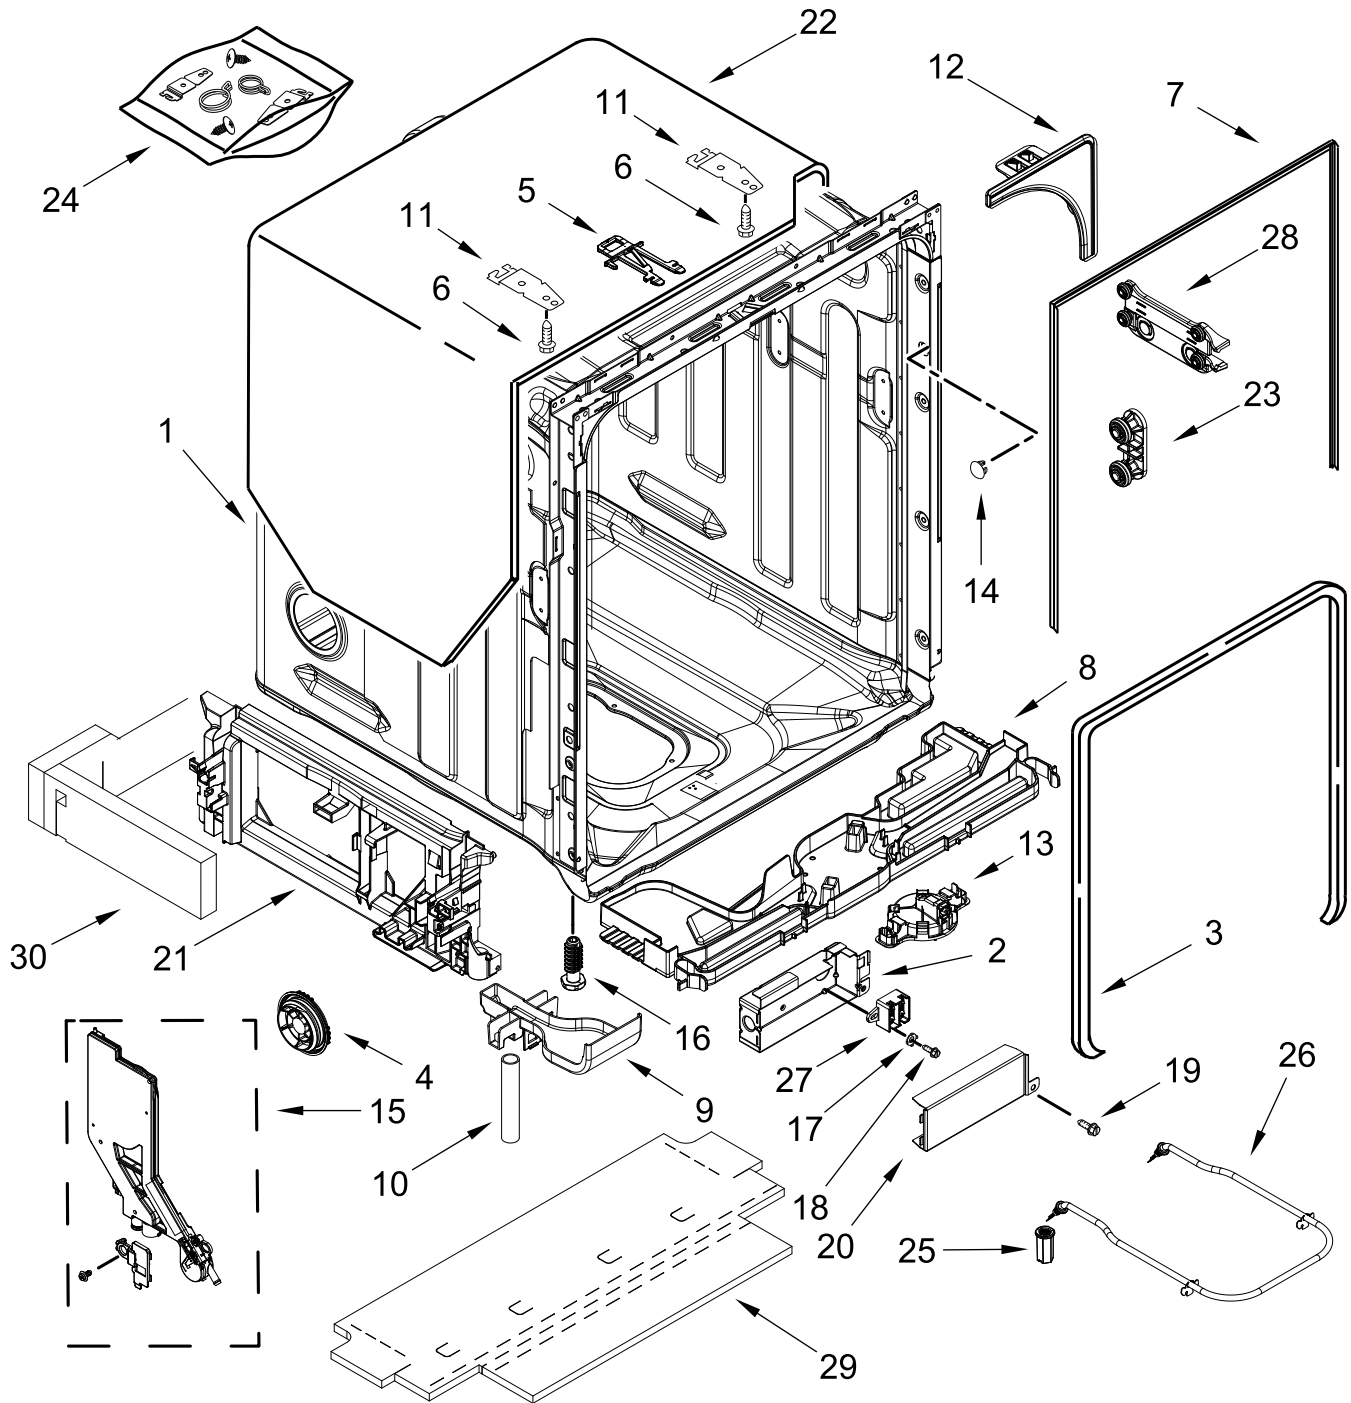

TUB AND FRAME PARTS

TUB AND FRAME PARTS

<u>Illus. No.</u>	<u>Part No.</u>	<u>Description</u>	<u>Illus. No.</u>	<u>Part No.</u>	<u>Description</u>	<u>Illus. No.</u>	<u>Part No.</u>	<u>Description</u>
1	W11120458	Tub Assembly (includes gasket)	16	W10920150	Leg, Leveling	26	W11047695	Heater Element Assembly
2	W11226744	Base, Terminal Box	17	3378128	Washer, Pronged Cup	27	W11132441	Terminal Block
3	W11035860	Gasket, Tub	18	W10277003	Screw	28		Tub Mount, Third Level Rack
4	W11036127	Nut, Water Inlet	19	3400892	Screw		W11094449	Left Hand
5	W11090487	Strike, Latch	20	W11226746	Cover, Terminal Box		W11256437	Right Hand
6	W11296374	Screw	21		Side Support, Tub	29	W11367646	Sound Insulation, Bottom
7	W11165091	Seal, Cabinet		W10920122	Left Hand	30	W10919865	Insulation, U-Wrap
8	W11025993	Drip Tray		W10920120	Right Hand			Following Part Not Illustrated:
9	W11025986	Funnel, Overfill Protection	22	W11221921	Shiled, Tub Sound		W11411561	Insulation Pack (Includes 2 side & 1 top piece)
10	W11025988	Funnel Extension	23	W11086088	Tub Mount, Upper Rack			
11	8269145	Bracket, Undercounter	24	W11362501	Miscellaneous Parts Bag (Contains 2 Screws, 2 Clamps, & 2 Brackets)			
12	W11165093	Cover, Tub Corner						
13	W11255994	Float Switch						
14	W11184083	Plug, Tub	25	W11104729	Nut, Heater Terminal			
15	W11289893	Water Inlet Assembly