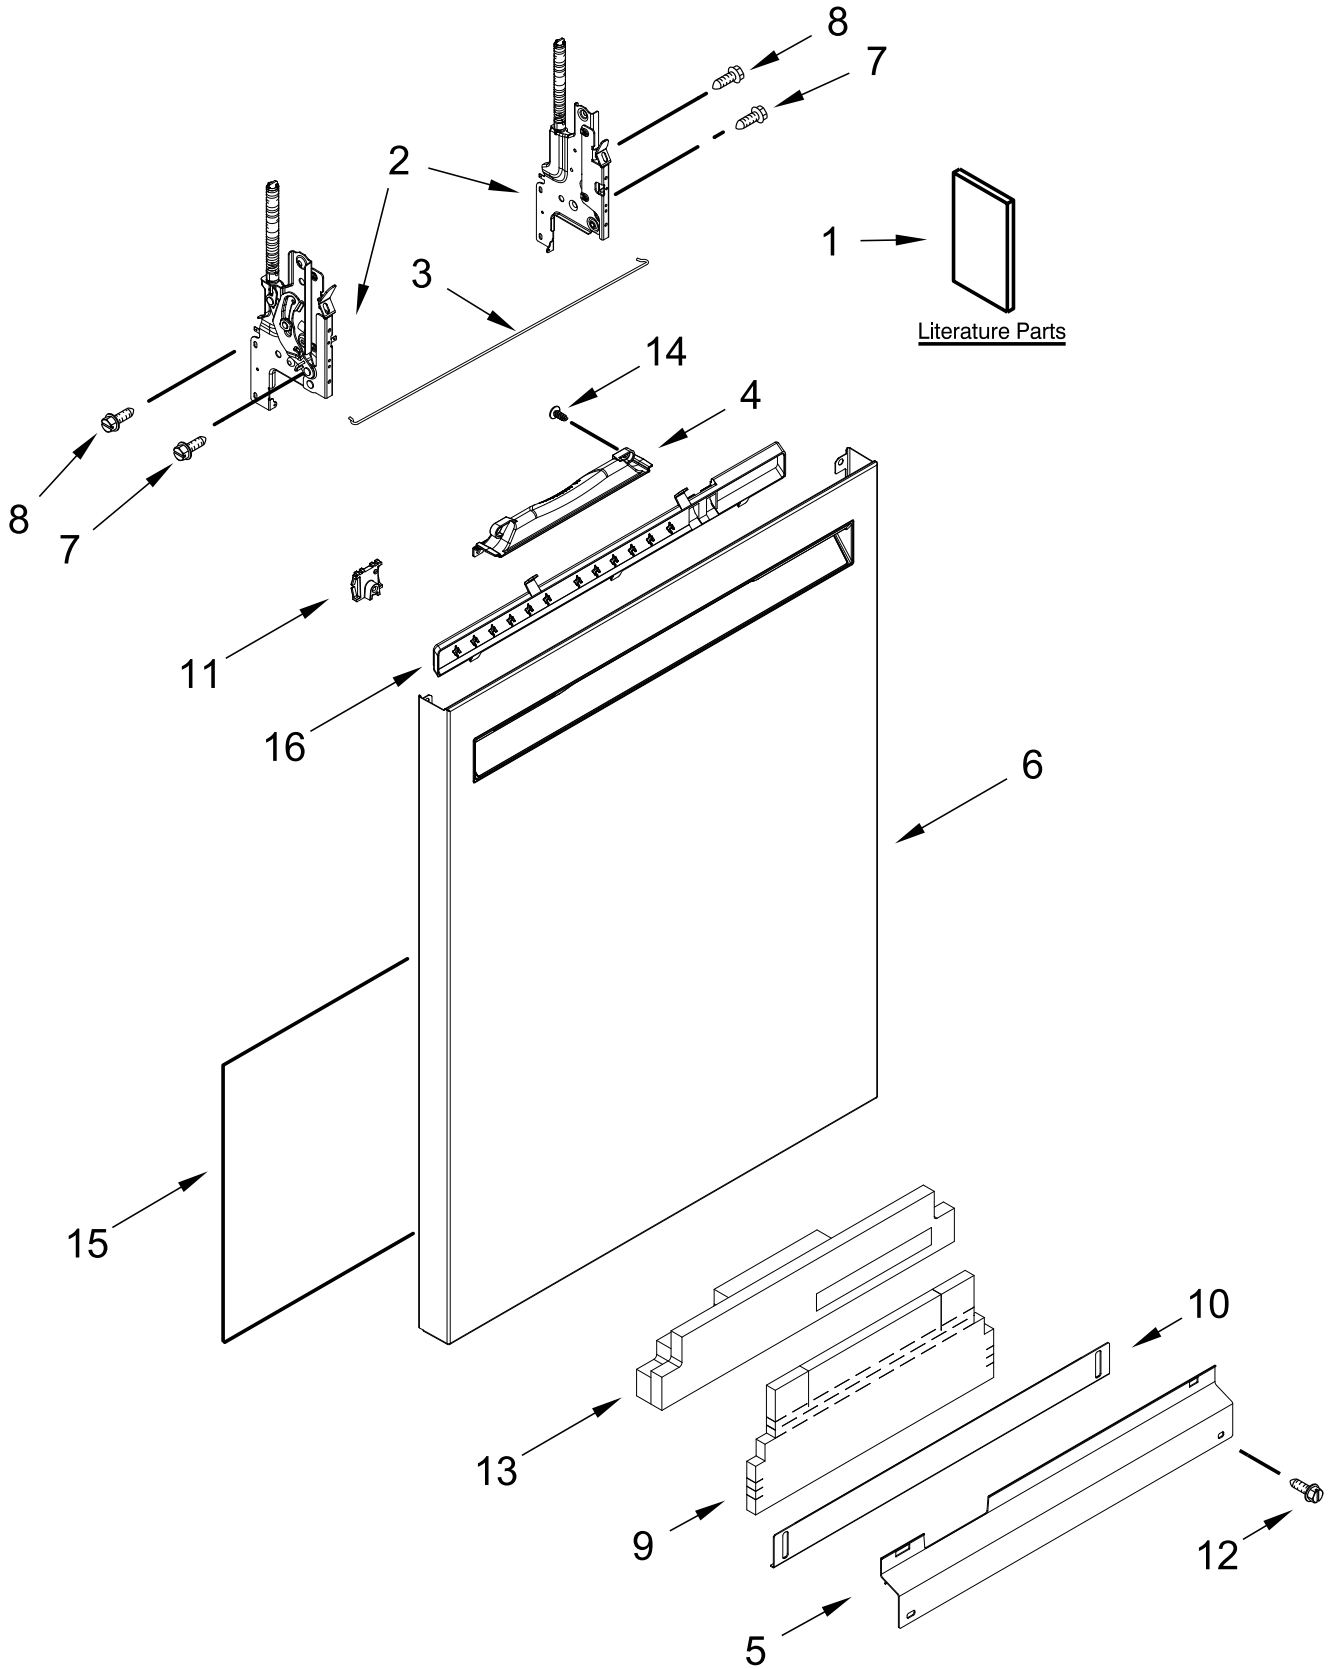

DOOR AND PANEL PARTS