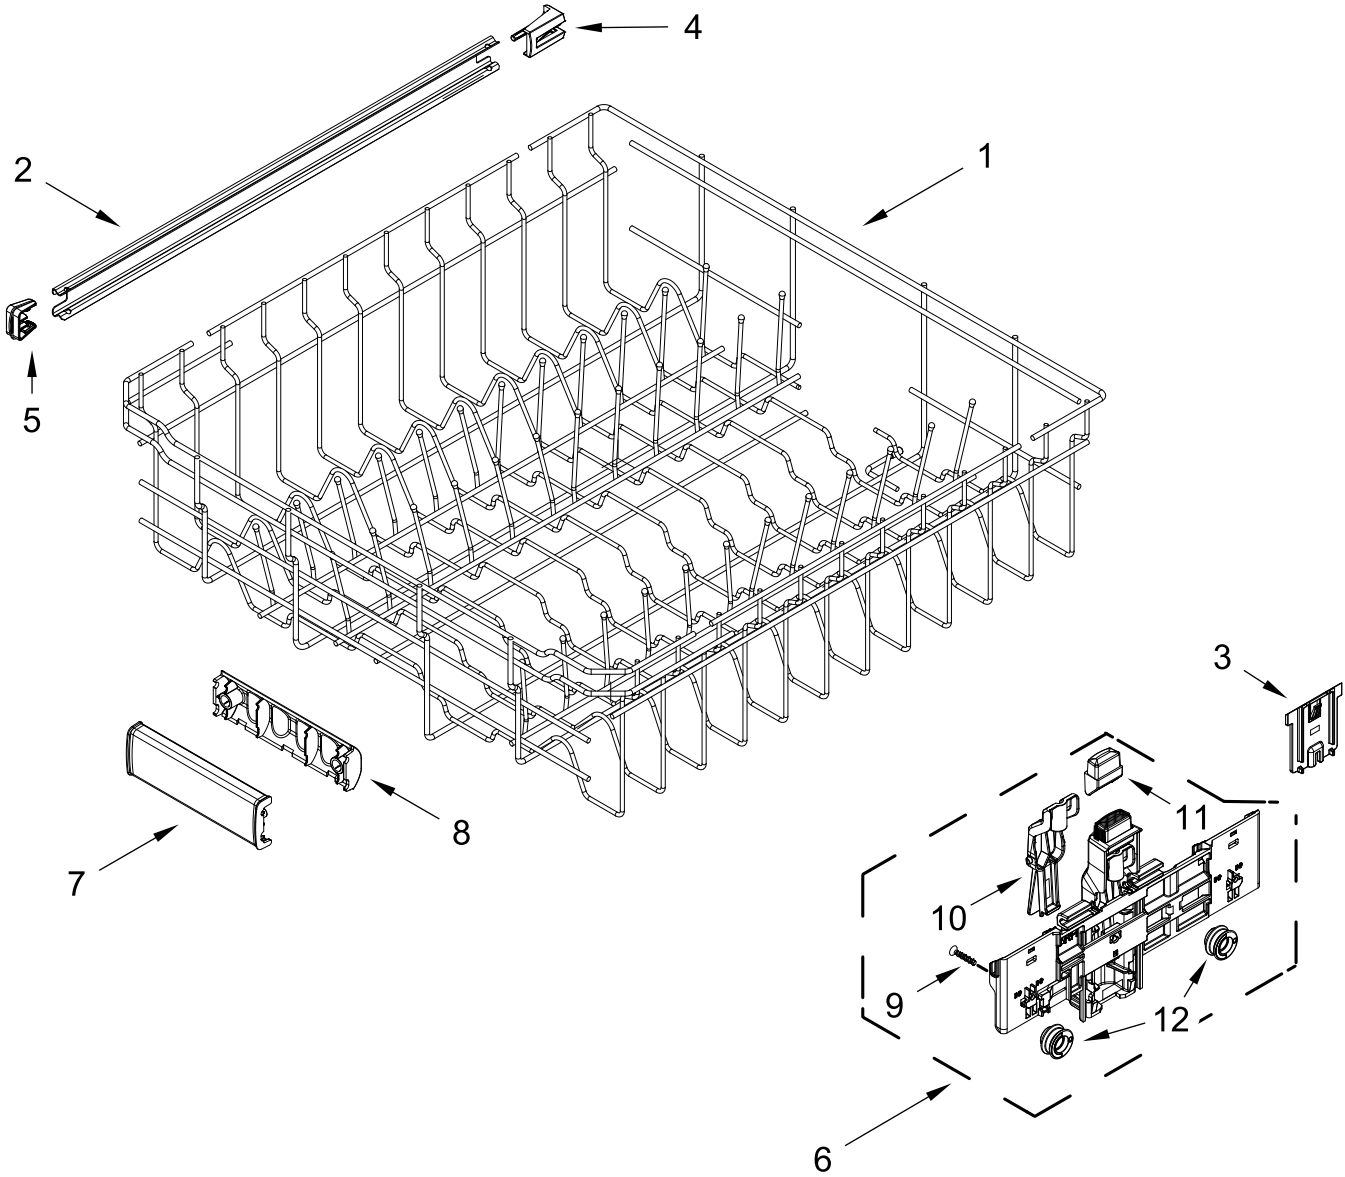

UPPER RACK AND TRACK PARTS

UPPER RACK AND TRACK PARTS

<u>Illus.</u> <u>No.</u>	<u>Part No.</u>	<u>Description</u>	<u>Illus.</u> <u>No.</u>	<u>Part No.</u>	<u>Description</u>	<u>Illus.</u> <u>No.</u>	<u>Part No.</u>	<u>Description</u>
1	W10847875	Dishrack, Upper	6		Rack Adjuster	9	W11376395	Screw
2	W11048231	Track, Dishrack		W11268090	Left Hand	10	W11180178	Leveler, Adjuster Arm
3	W11180605	Clip, Adjuster Arm		W11268086	Right Hand	11	W11267699	Button, Adjuster Arm
4	W11084872	Track Stop, Rear	7	W11268682	Handle, Dishrack Front	12	W11048221	Wheel
5	W11084874	Track Stop, Front	8	W11268681	Handle, Dishrack Rear