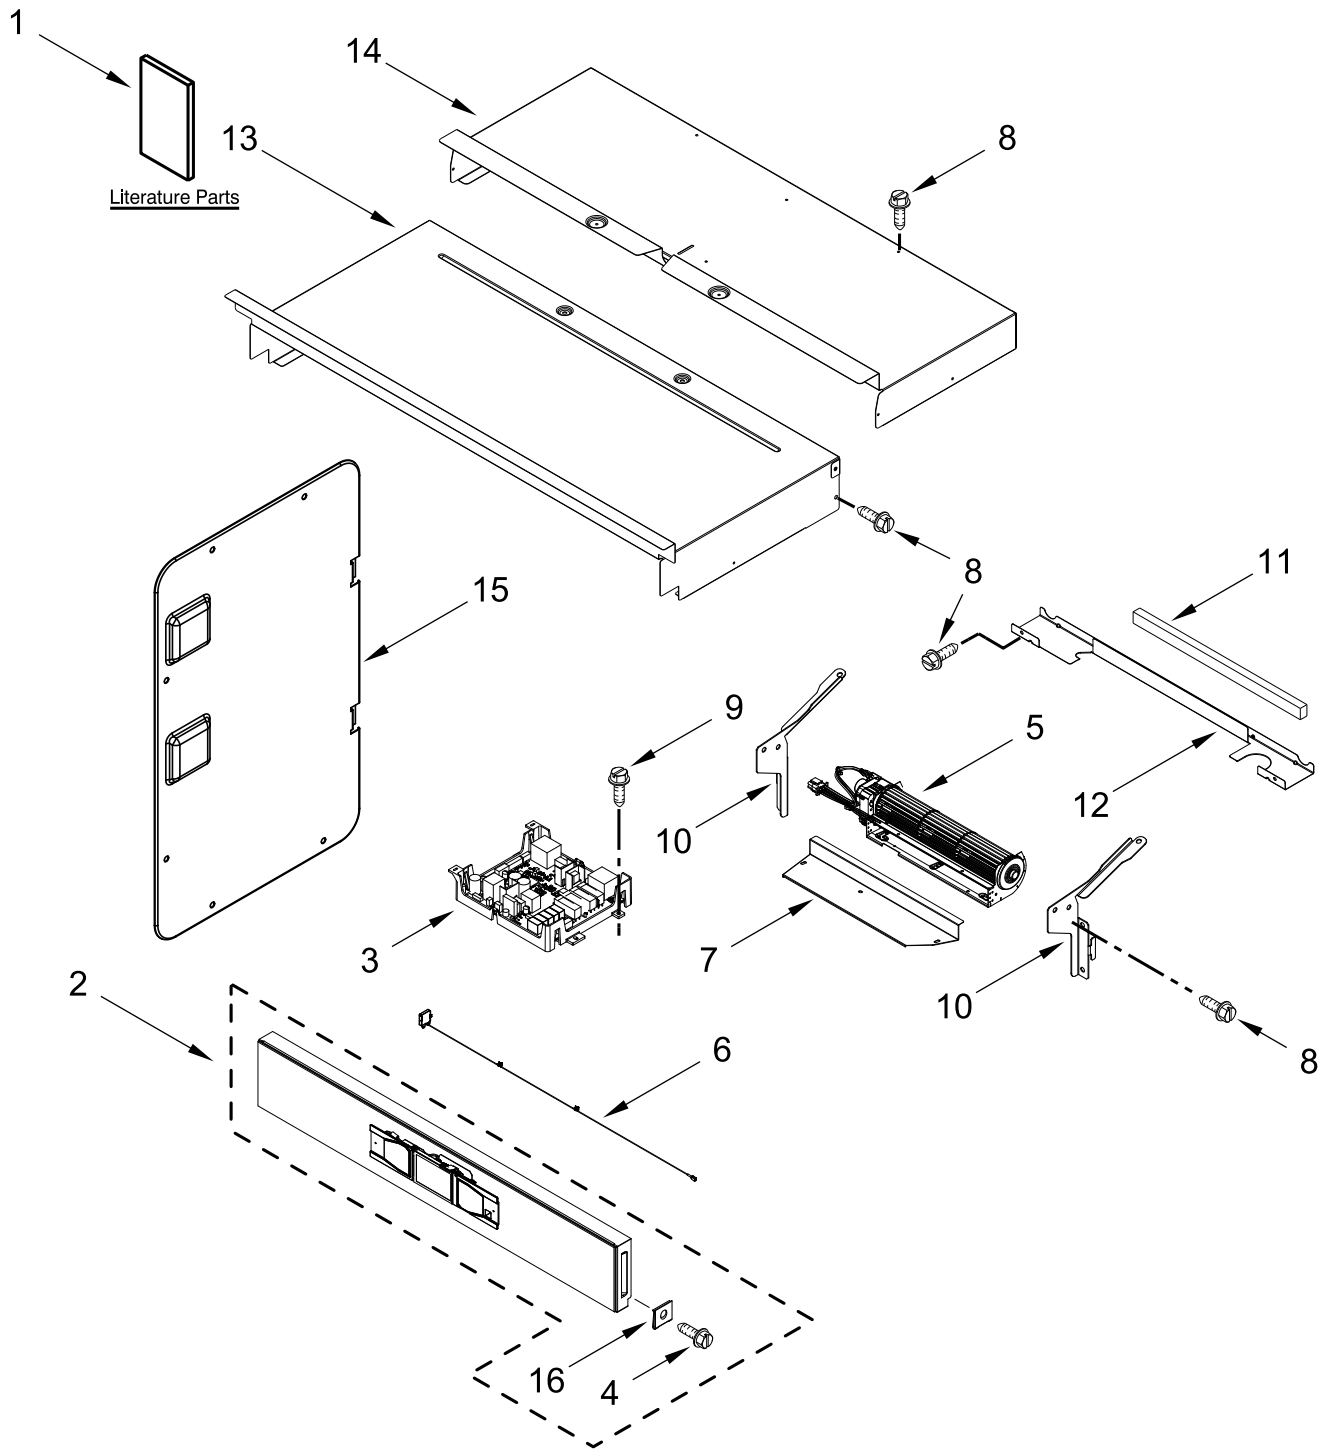

ELECTRIC COMBO WALL OVEN

MODELS:

WOEC5930LZ00 (Stainless)

CONTROL PANEL PARTS

CONTROL PANEL PARTS

<u>Illus. No.</u>	<u>Part No.</u>	<u>Description</u>	<u>Illus. No.</u>	<u>Part No.</u>	<u>Description</u>	<u>Illus. No.</u>	<u>Part No.</u>	<u>Description</u>
1		Literature Parts	13	W10318158	Chassis, Cover Top Front 30 IN	16	4450118	Nut
	W11555307	Owner's Manual						FOLLOWING PARTS NOT ILLUSTRATED
	W11553919	Quick Start Guide	14	W10588732	Chassis, Cover Top Back 30 IN		W11659377	Harness, Main
	W11601393	Tech Sheet					W11256629	Harness, Signal
2		Assembly, Control Panel (Includes Overlay)	15	W10655467	Chassis, Combo Side		W11356990	Harness, Communication
	W11468021	Black					W11264646	Harness, Door Latch
3	W11585754	Control, Copernicus					W11226264	Strap, Ground
4	W11339492	Screw (Black)					W11454022	Harness, Fan and Turntable
5	W11397930	Blower					W11539494	Harness, Inverter
6	W11409842	Antenna					W11555169	Harness, Interlock
7	W10681157	Cover, Combo Blower					W11539527	Jumper Harness, Communication
8	7101P426-60	Screw					W11555848	Harness, Input
9	7101P460-60	Screw, Grounding					313438	Clip, Harness
10	W10655463	Bracket, Blower (Left)					4448664	Clamp, Conduit
	W10655462	Bracket, Blower (Right)					W11394923	Bag, Hardware
11	4451758	Block, Foam						
12	W11166802	Divider, Chassis Back						

OVEN DOOR PARTS

OVEN DOOR PARTS

<u>Illus.</u> <u>No.</u>	<u>Part No.</u>	<u>Description</u>	<u>Illus.</u> <u>No.</u>	<u>Part No.</u>	<u>Description</u>	<u>Illus.</u> <u>No.</u>	<u>Part No.</u>	<u>Description</u>
1	W11302587	Liner Assembly	7	7101P426-60	Screw	11		Door Assembly
2	7101P375-60	Screw	8	W11296054	Hinge, Door (Left)		W11499218	Stainless
3	W11290045	Screw		W11296055	Hinge, Door (Right)	12	W10319024	Washer, Door
4	W10618107	Glass, Inner				13	W10884775	Badge
5	W11302730	Spacer, Air Divider	9	3196183	Screw	14		Handle, Door
6	W11174095	Retainer, Air Divider Glass	10	W11317731	Screw (Black)		W11497438	Stainless