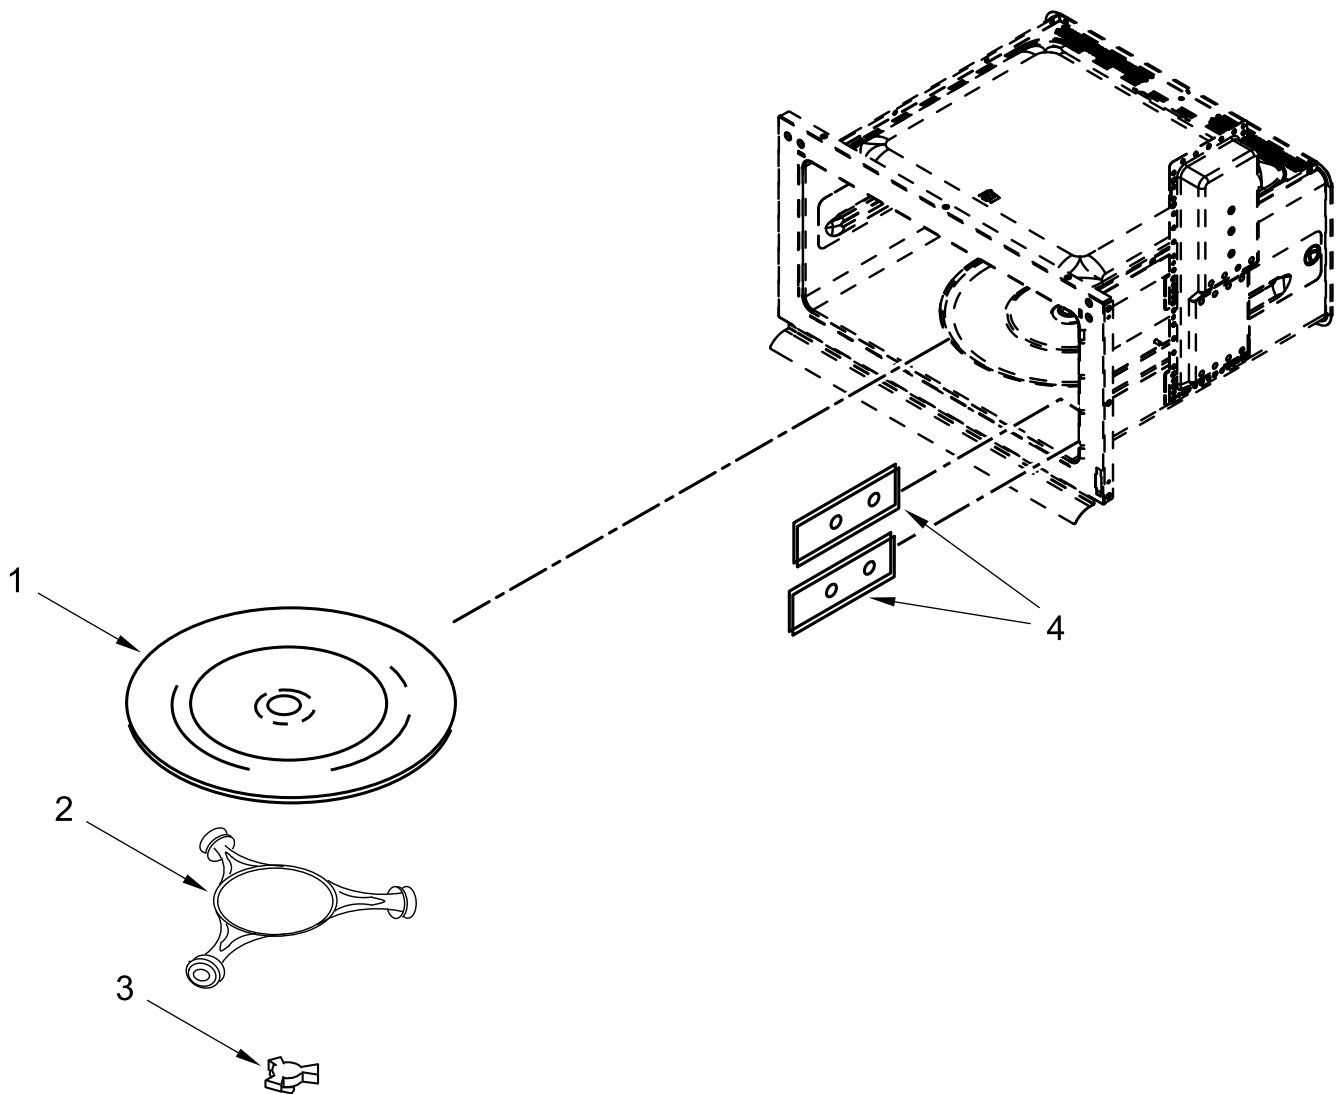

INTERNAL MICROWAVE PARTS

INTERNAL MICROWAVE PARTS

<u>Illus.</u> <u>No.</u>	<u>Part No.</u>	<u>Description</u>	<u>Illus.</u> <u>No.</u>	<u>Part No.</u>	<u>Description</u>
1	W11340342	Turntable, Glass	3	W10545578	Drive, Turntable
2	W10367316	Ring, Turntable	4	461967451001	Plate, Cover