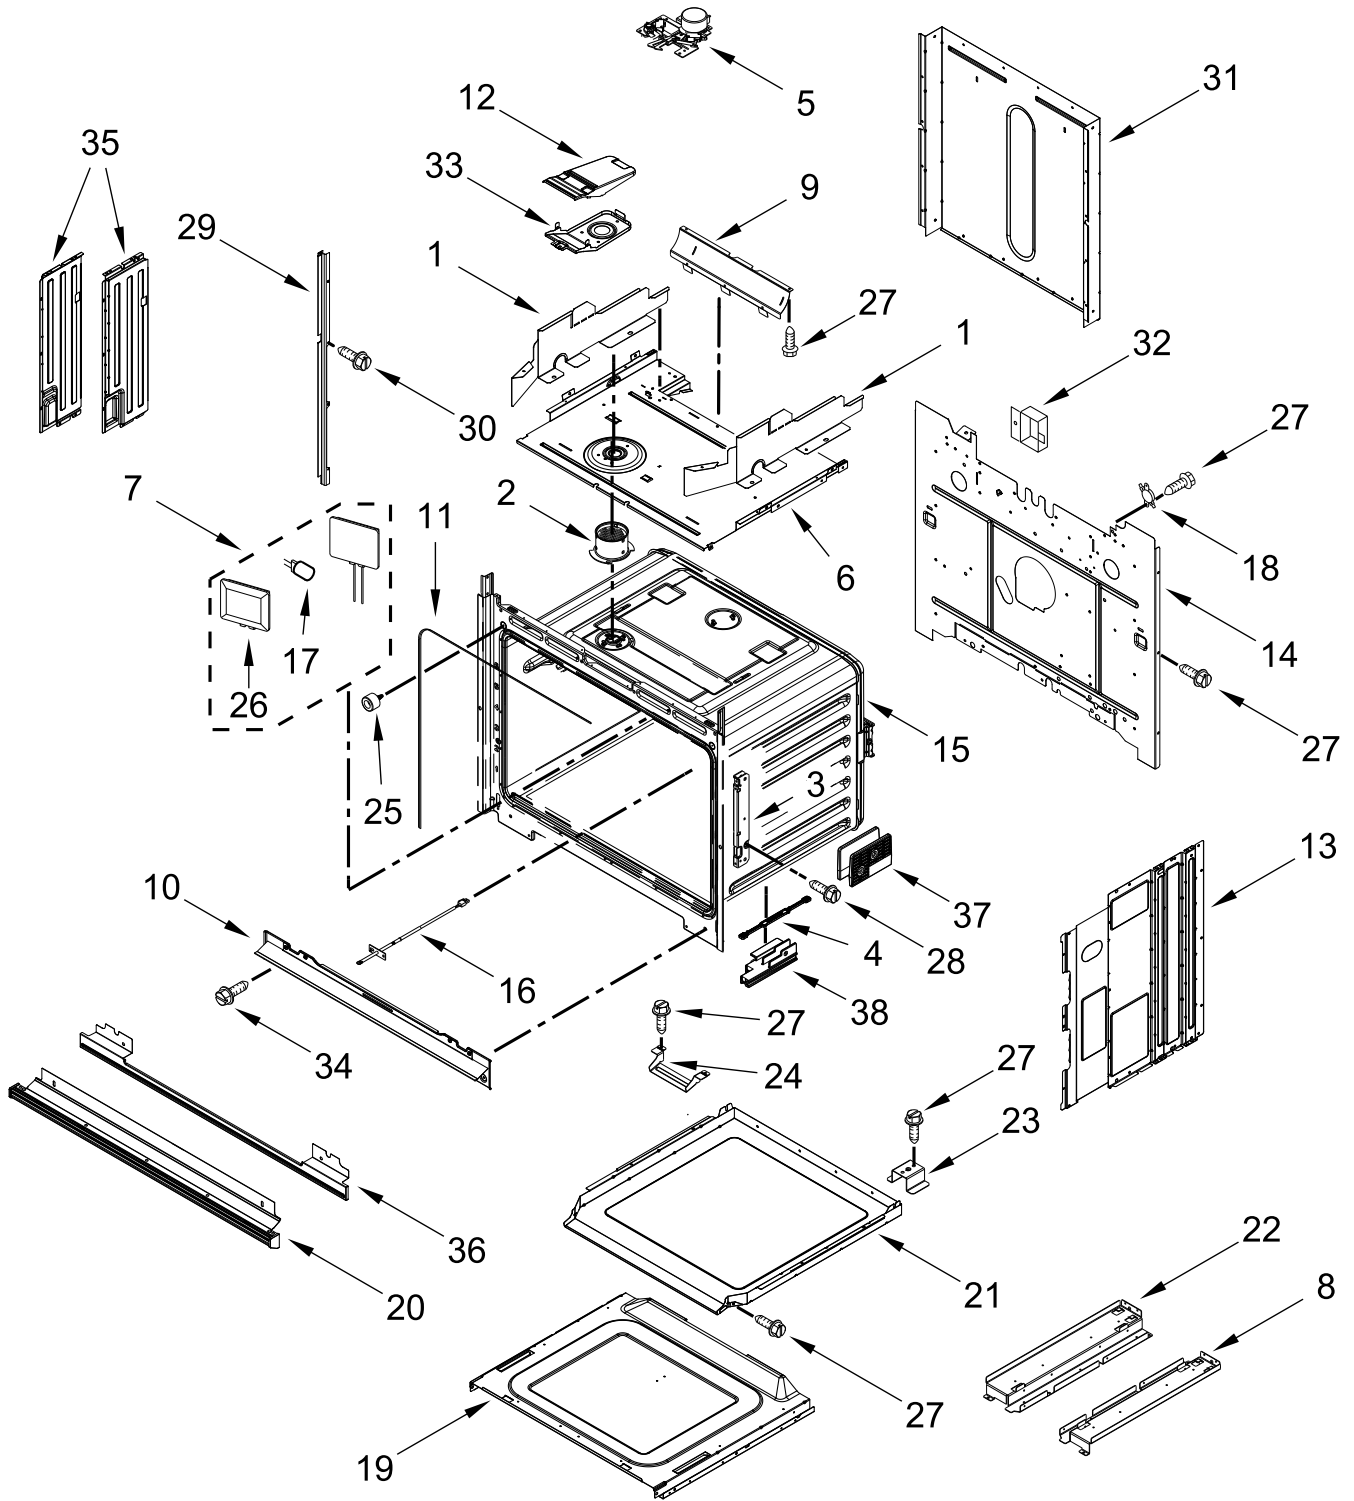

OVEN PARTS

OVEN PARTS

<u>Illus. No.</u>	<u>Part No.</u>	<u>Description</u>	<u>Illus. No.</u>	<u>Part No.</u>	<u>Description</u>	<u>Illus. No.</u>	<u>Part No.</u>	<u>Description</u>
1	W11186391	Deflector, Chassis (Left)	16	W11346074	Probe, Sensor	32	8285593	Cover, Connector
	W11186398	Deflector, Chassis (Right)	17	W10472384	Bulb, Light	33	W11256423	Base, Vent Exhaust
2	W11085298	Tube, Vent	18	4449751	Thermostat (TOD)	34	W11249635	Screw
3	W11239070	Receiver, Hinge (Left)	19	W11135103	Base, Chassis	35	W11167419	Cover, Suction (Left)
	W11239072	Receiver, Hinge (Right)	20		Assembly, Bottom Vent		W11186675	Cover, Suction (Right)
4	W11558603	Spacer, Base		W11467754	Stainless	36		Trim, Bottom Vent
5	W11132456	Latch, Motorized	21	W11244446	Duct, Bottom Chassis		W11560859	Black
6	W11168071	Top, Chassis	22	W10283020	Support, Base (Left)	37	W11245118	Foot, Base
7	W11205574	Assembly, Oven Light	23	W11135135	Support, Air Channel	38	W11245114	Foot, Chassis (Left)
8	W10283021	Support, Base (Right)	24	W11390667	Spacer, Chassis Bottom Duct		W11245116	Foot, Chassis (Right)
9	W10904163	Deflector, Blower	25	W11166315	Bumper and Screw			FOLLOWING PARTS NOT ILLUSTRATED
10	W11518347	Vent, Combo Center	26	W10472386	Lens, Light		W11234758	Insulation, Cavity
11	W11262567	Gasket	27	7101P426-60	Screw		W11188284	Insulation, Wrap
12	W11256424	Cover, Vent Exhaust	28	W10254050	Screw			
13	W11165274	Side, Chassis	29		Trim, Side			
14	W11223327	Back, Chassis		W11235457	Black (Left)			
15		Liner, Oven (Not Serviceable)		W11235458	Black (Right)			
			30	W11404000	Screw			
			31	W11134657	Duct, Lower Chassis Back