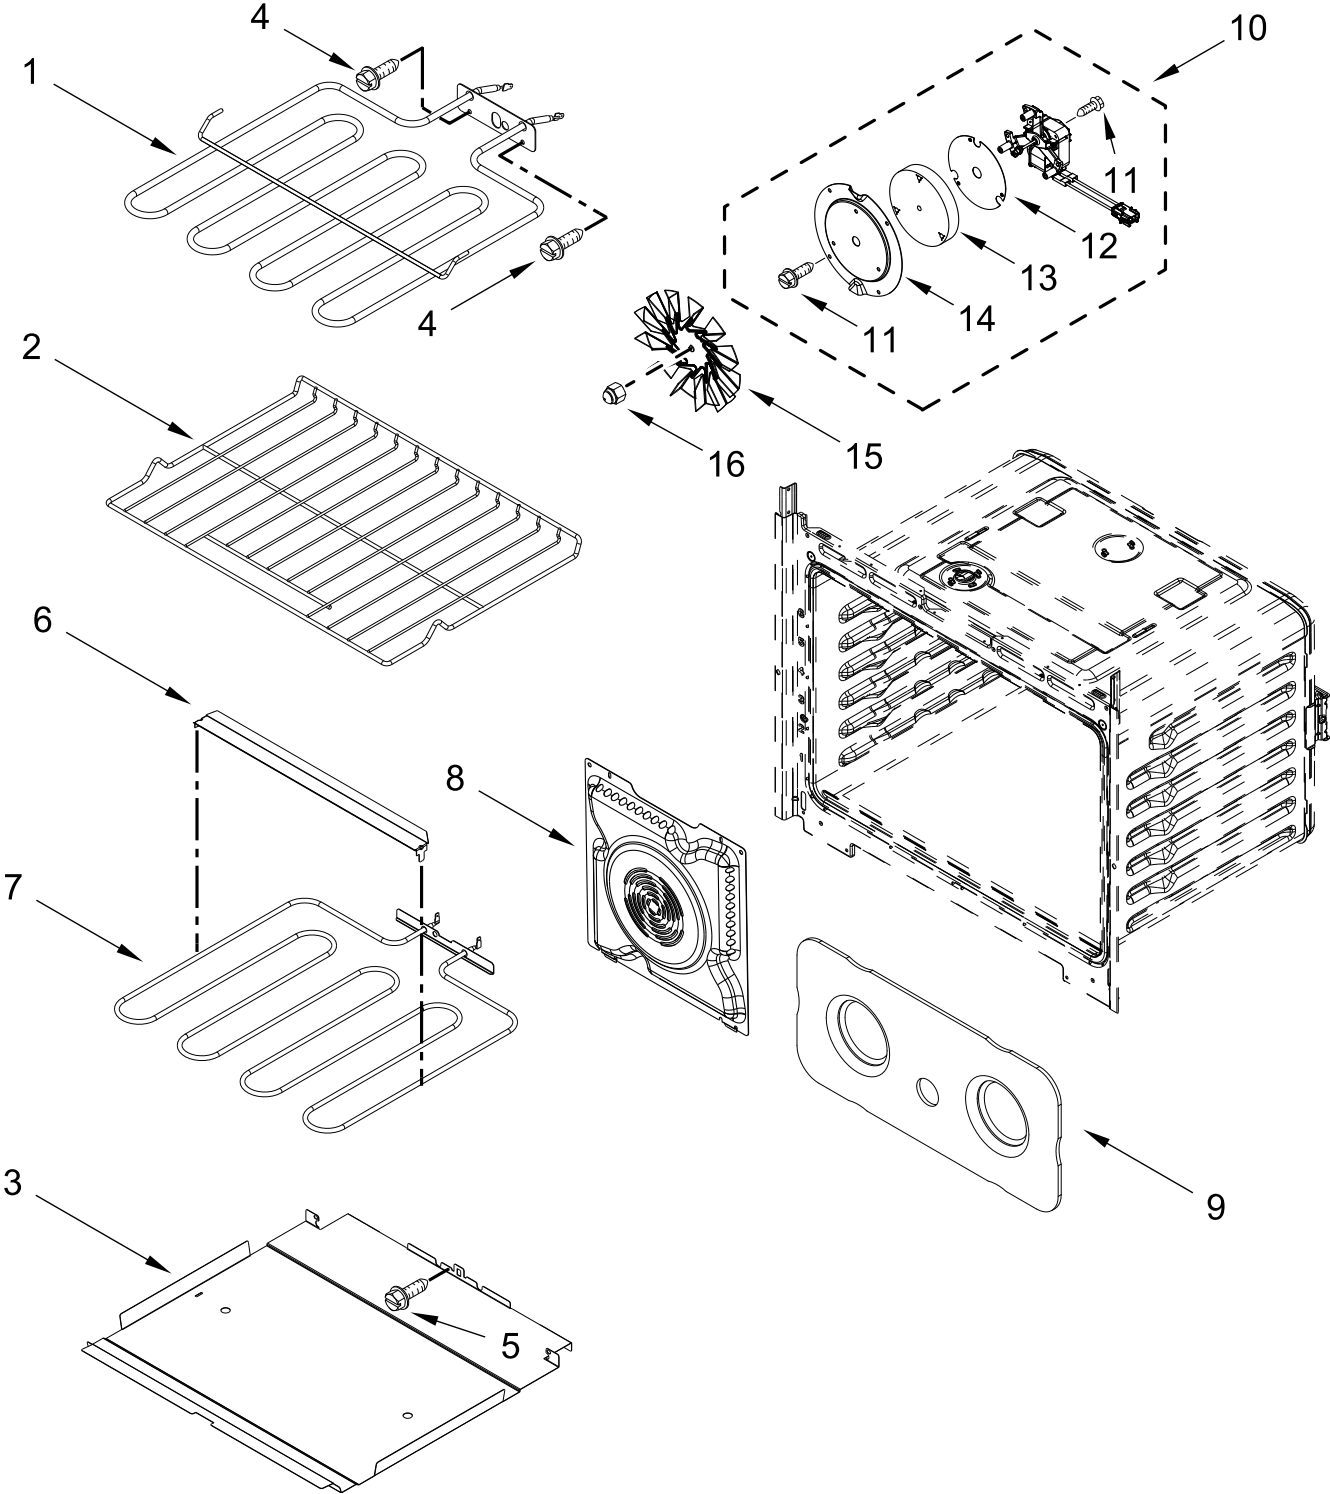

INTERNAL OVEN PARTS

INTERNAL OVEN PARTS

<u>Illus.</u> <u>No.</u>	<u>Part No.</u>	<u>Description</u>	<u>Illus.</u> <u>No.</u>	<u>Part No.</u>	<u>Description</u>	<u>Illus.</u> <u>No.</u>	<u>Part No.</u>	<u>Description</u>
1	W11238160	Element, Broil	8	W10359278	Baffle, Convection	14	W11398057	Cover, Convect Plate
2	W11122597	Rack, Oven	9	W11489860	Plate, Ring Element	15	W11425715	Blade, Fan
3	W10318198	Tray, Hidden Bake	10	W11398058	Convect Motor Assembly	16	W11433702	Nut, Acorn (LH)
4	7101P434-60	Screw	11	W10720084	Screw			
5	7101P426-60	Screw	12	W11251715	Plate, Convect Motor			
6	W10282957	Crossbar, Hidden Bake Tray	13	W11251716	Insulation, Convect Motor			
7	W11292248	Element, Bake