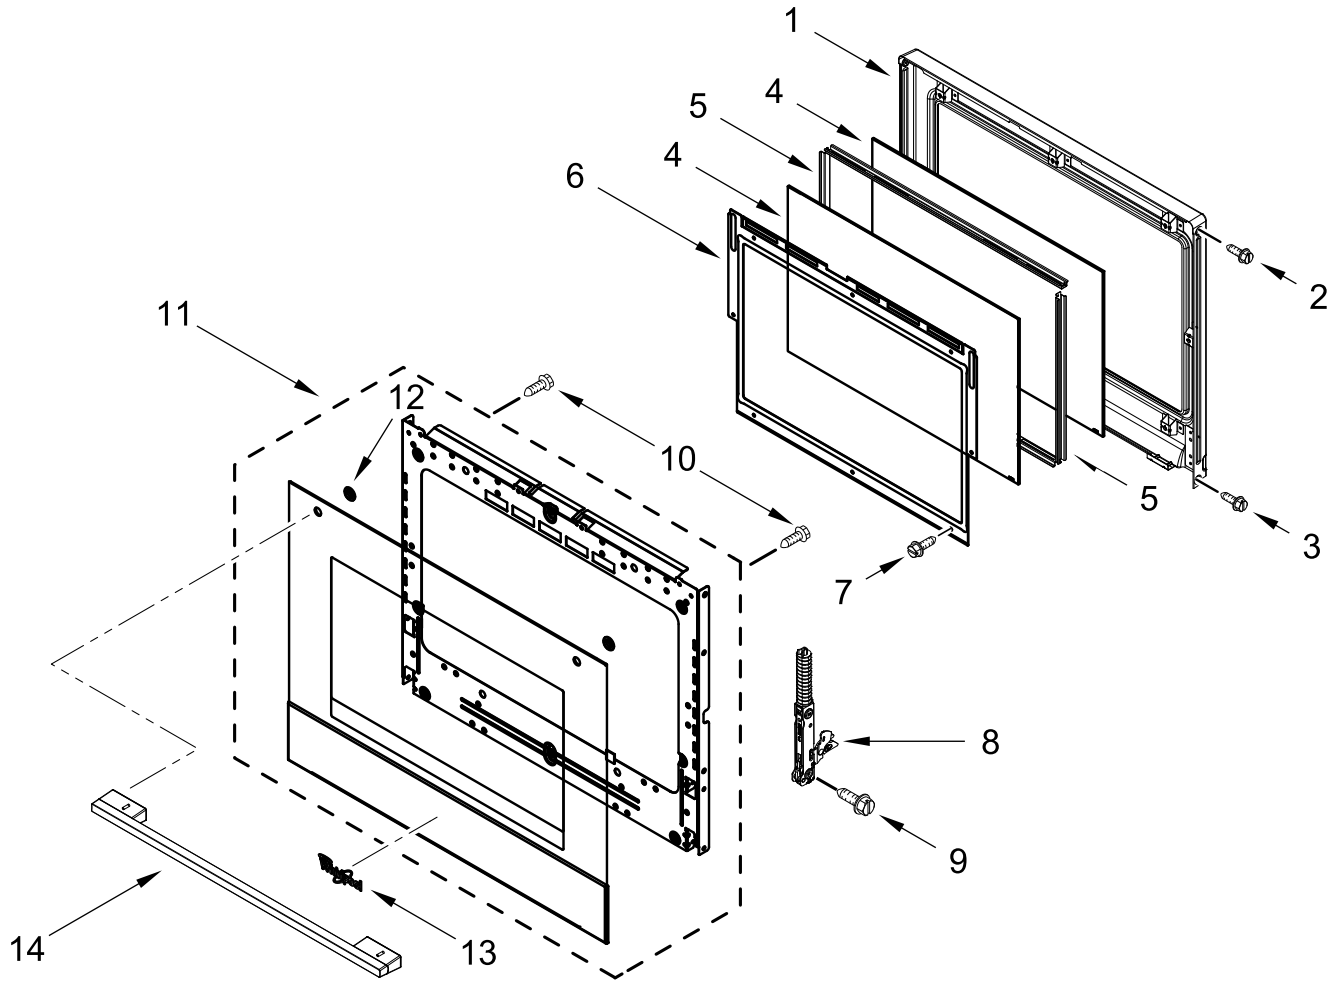

ELECTRIC COMBO WALL OVEN

MODELS:

WOEC5930LZ00 (Stainless)

CONTROL PANEL PARTS

CONTROL PANEL PARTS

<u>Illus. No.</u>	<u>Part No.</u>	<u>Description</u>	<u>Illus. No.</u>	<u>Part No.</u>	<u>Description</u>	<u>Illus. No.</u>	<u>Part No.</u>	<u>Description</u>
1		Literature Parts	13	W10318158	Chassis, Cover Top Front 30 IN	16	4450118	Nut
	W11555307	Owner's Manual						FOLLOWING PARTS NOT ILLUSTRATED
	W11553919	Quick Start Guide	14	W10588732	Chassis, Cover Top Back 30 IN		W11659377	Harness, Main
	W11601393	Tech Sheet					W11256629	Harness, Signal
2		Assembly, Control Panel (Includes Overlay)	15	W10655467	Chassis, Combo Side		W11356990	Harness, Communication
	W11468021	Black					W11264646	Harness, Door Latch
3	W11585754	Control, Copernicus					W11226264	Strap, Ground
4	W11339492	Screw (Black)					W11454022	Harness, Fan and Turntable
5	W11397930	Blower					W11539494	Harness, Inverter
6	W11409842	Antenna					W11555169	Harness, Interlock
7	W10681157	Cover, Combo Blower					W11539527	Jumper Harness, Communication
8	7101P426-60	Screw					W11555848	Harness, Input
9	7101P460-60	Screw, Grounding					313438	Clip, Harness
10	W10655463	Bracket, Blower (Left)					4448664	Clamp, Conduit
	W10655462	Bracket, Blower (Right)					W11394923	Bag, Hardware
11	4451758	Block, Foam						
12	W11166802	Divider, Chassis Back						

OVEN DOOR PARTS

OVEN DOOR PARTS

<u>Illus.</u> <u>No.</u>	<u>Part No.</u>	<u>Description</u>	<u>Illus.</u> <u>No.</u>	<u>Part No.</u>	<u>Description</u>	<u>Illus.</u> <u>No.</u>	<u>Part No.</u>	<u>Description</u>
1	W11302587	Liner Assembly	7	7101P426-60	Screw	11		Door Assembly
2	7101P375-60	Screw	8	W11296054	Hinge, Door (Left)		W11499218	Stainless
3	W11290045	Screw		W11296055	Hinge, Door (Right)	12	W10319024	Washer, Door
4	W10618107	Glass, Inner				13	W10884775	Badge
5	W11302730	Spacer, Air Divider	9	3196183	Screw	14		Handle, Door
6	W11174095	Retainer, Air Divider Glass	10	W11317731	Screw (Black)		W11497438	Stainless