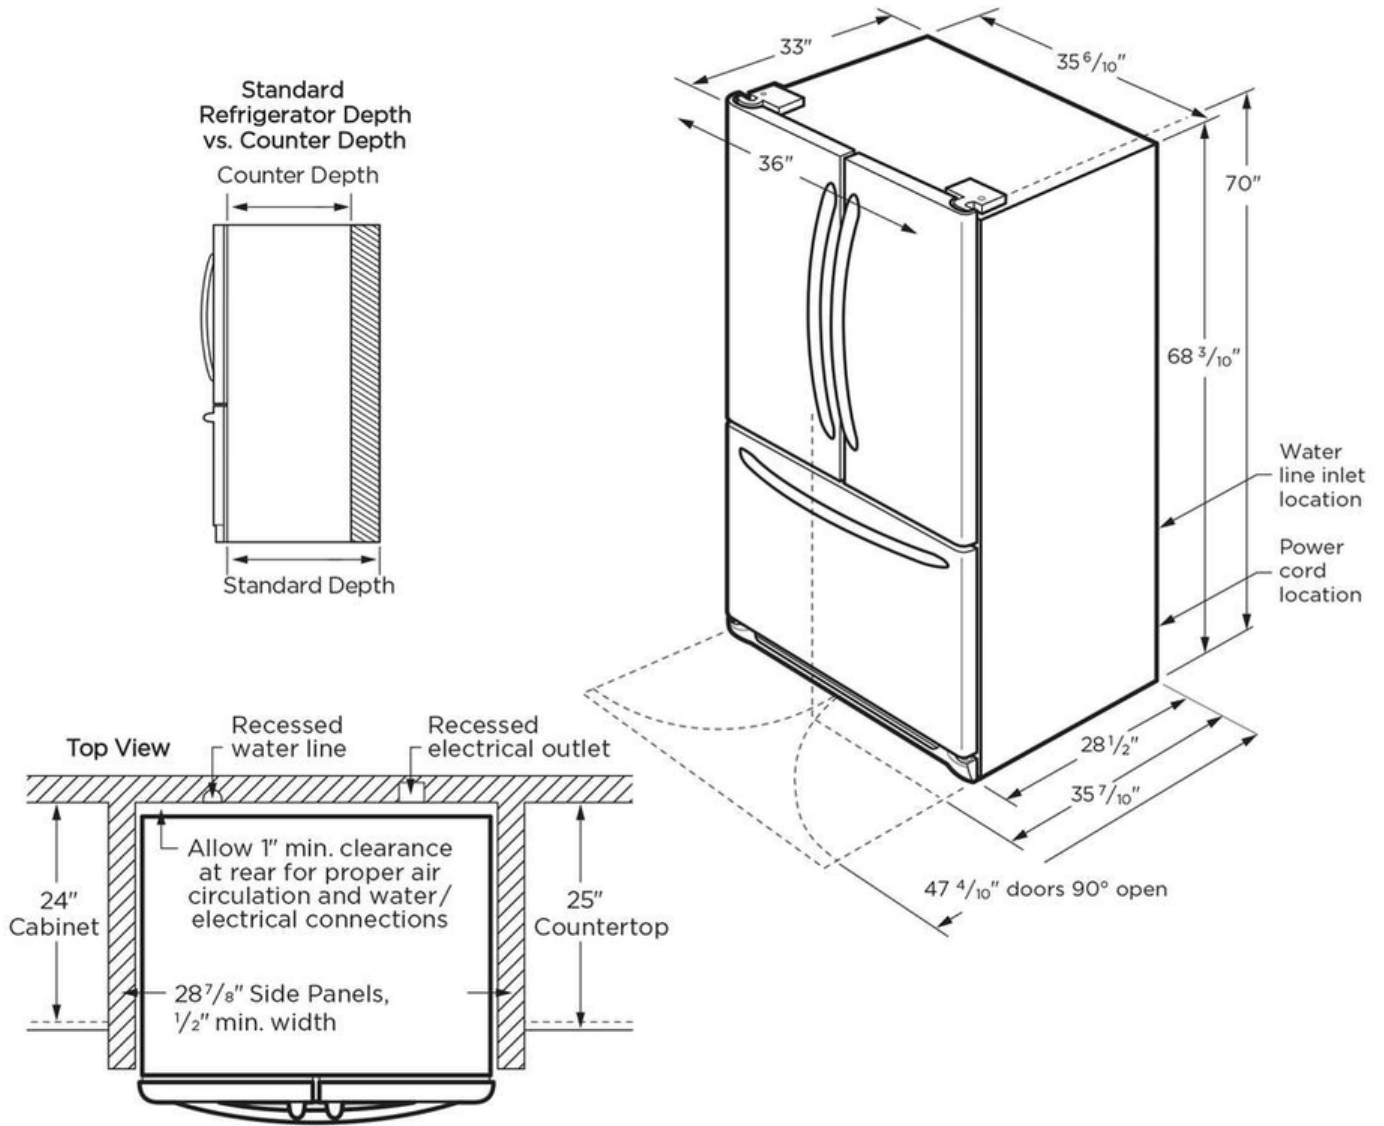

Frigidaire Gallery

28.8 Cu. Ft. French Door Refrigerator

GRFN2853AF

Version : 11/21

Note: For planning purposes only. Always consult local and national electric, gas and plumbing codes.

Refer to Product Installation Guide for detailed installation instructions on the web at frigidaire.com / frigidaire.ca

Specifications subject to change. Accessories information available on the web at frigidaire.com / frigidaire.ca

USA • 10200 David Taylor Drive • Charlotte, NC 28262 • 1-800-FRIGIDAIRE • frigidaire.com

CANADA • 5855 Terry Fox Way • Mississauga, ON L5V 3E4 • 1-800-265-8352 • frigidaire.ca