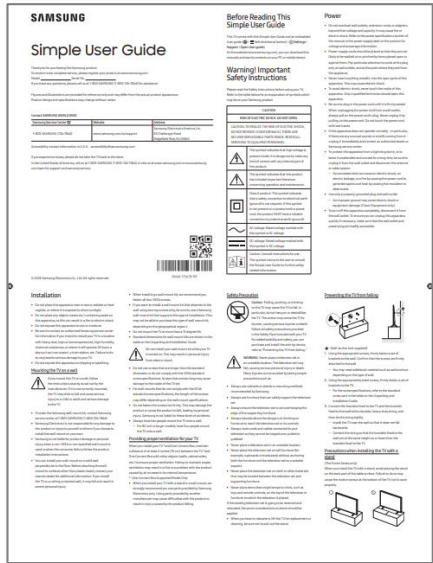

[EA Link](#)

[EA Link](#)

EasyAds [link](#) to S95D OFG Feature Images

Product Page: Above or Below the fold

GUIDELINES

1. Add Spec Sheet, User Guide, and Energy Guide to PDP where applicable.

EasyAds [link](#) to S95D Spec Sheet