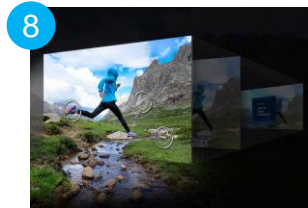

BTF Feature Images (OFG)

SAMSUNG

Product Page:
Below the fold

GUIDELINES

1. BTF Feature Images should follow the order as presented in the Online Feature Guide (OFG).

[EA Link](#)

[EA Link](#)

[EA Link](#)

[EA Link](#)

[EA Link](#)

[EA Link](#)

[EA Link](#)

[EA Link](#)

[EA Link](#)

[EA Link](#)

[EA Link](#)

EasyAds [link](#) to S95D OFG Feature Images