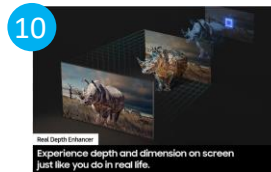

Alt Text:
Real Depth Enhancer.
Experience depth and
dimension on screen just like
you do in real life.