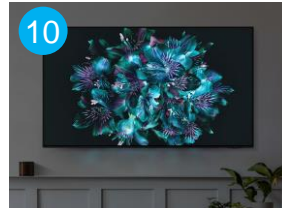

BTF Feature Images (OFG)

SAMSUNG

Product Page:
Below the fold

GUIDELINES

1. BTF Feature Images should follow the order as presented in the Online Feature Guide (OFG).

[EA Link](#)

[EA Link](#)

[EA Link](#)

[EA Link](#)

[EA Link](#)

[EA Link](#)

[EA Link](#)

[EA Link](#)

[EA Link](#)

[EA Link](#)

[EA Link](#)

EasyAds [link](#) to S95D OFG Feature Images