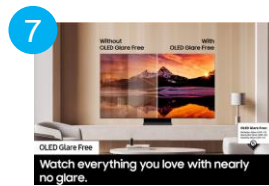

[Easy Ads Link](#)