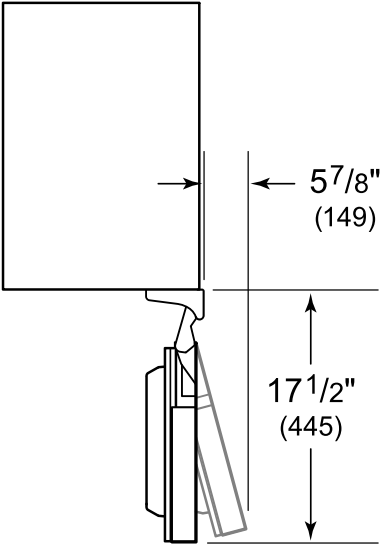

Dimensions

HEIGHT DIMENSIONS $\pm 1/2"$ (13)

Standard Installation

NOTE: 3 1/2" (89) finished returns will be visible and should be finished to match cabinetry.

Electrical Requirements

Electrical Requirements

Electrical Supply 115 VAC, 60 Hz

Electrical Service 15 amp dedicated circuit

Electrical Location Illustration

Interior View