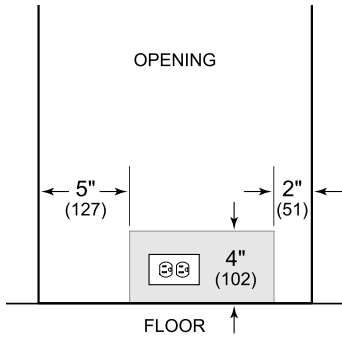

Dimensions

HEIGHT DIMENSIONS $\pm 1/2"$ (13)

Standard Installation

NOTE: 3 1/2" (89) finished returns will be visible and should be finished to match cabinetry.

Electrical Requirements

Electrical Requirements

Electrical Supply 115 VAC, 60 Hz

Electrical Service 15 amp dedicated circuit

Electrical Location Illustration

Interior View