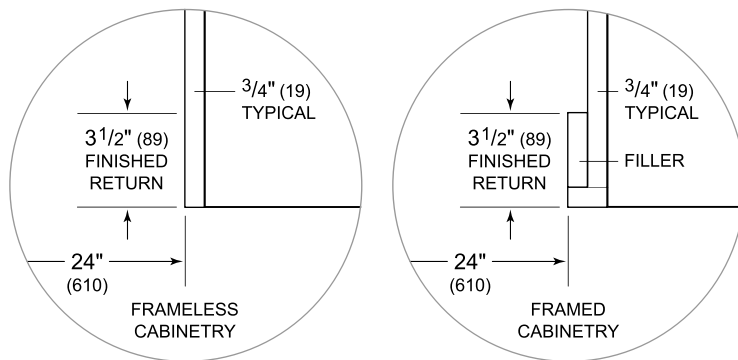

Dimensions

HEIGHT DIMENSIONS $\pm 1/2"$ (13)

Standard Installation

NOTE: 3 1/2" (89) finished returns will be visible and should be finished to match cabinetry.

Electrical Requirements

Electrical Requirements