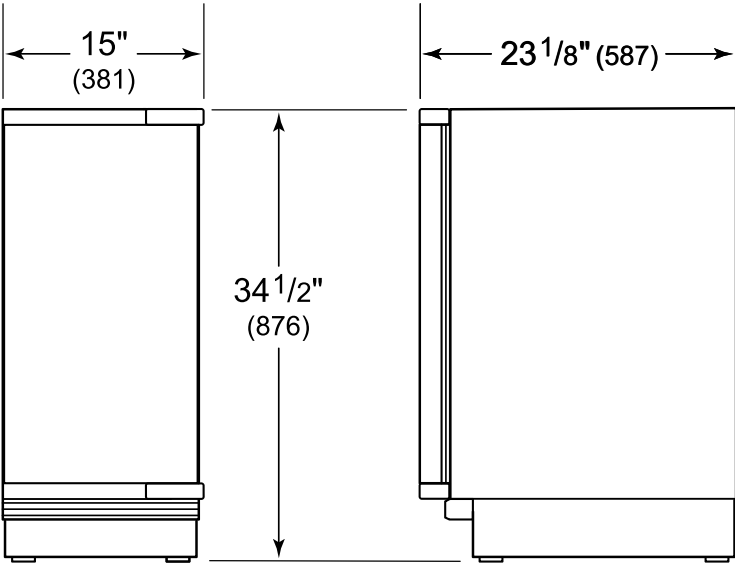

Dimensions

HEIGHT DIMENSIONS $\pm 1/2"$ (13)

Standard Installation

NOTE: 3 1/2" (89) finished returns will be visible and should be finished to match cabinetry.

Electrical Requirements

Electrical Requirements

Electrical Supply 115 VAC, 60 Hz

Electrical Service 15 amp dedicated circuit

Electrical Location Illustration

Interior View