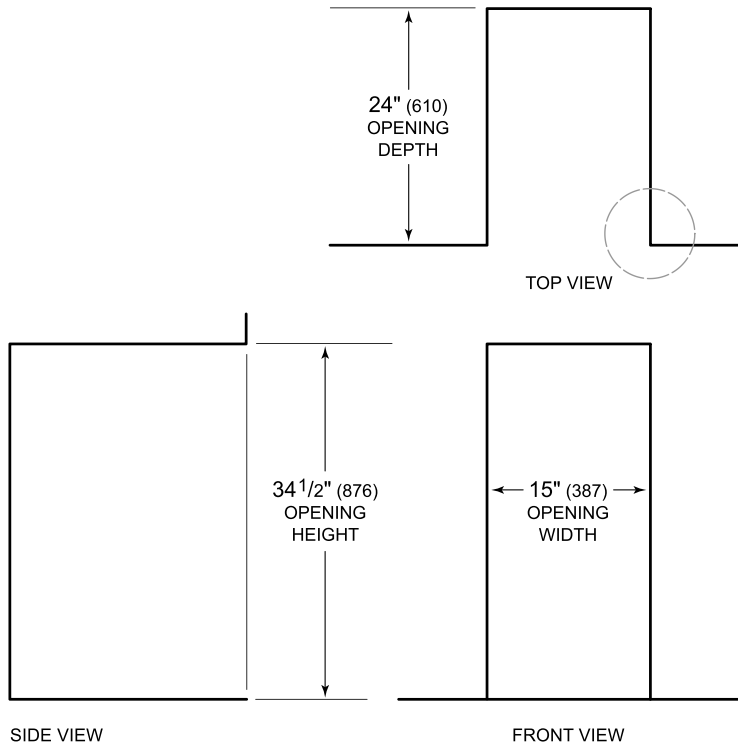

Dimensions

HEIGHT DIMENSIONS $\pm 1/2"$ (13)

Standard Installation

NOTE: 3 1/2" (89) finished returns will be visible and should be finished to match cabinetry.

Electrical Requirements

Electrical Requirements

Electrical Supply 115 VAC, 60 Hz

Electrical Service 15 amp dedicated circuit

Electrical Location Illustration

Interior View