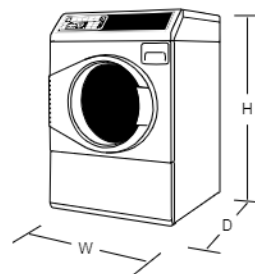

# FRONT LOAD WASHERS & MATCHING DRYERS

**FF7**

**DF7**

Product Code	FF7009WN (White) FF7009BN (Matte Black) FF7010WN (White, Right Hinged) FF7010BN (Matte Black, Right Hinged)	Gas: DF7004WG (White) DF7004BG (Matte Black) Electric: DF7004WE (White) DF7004BE (Matte Black)
Available Colors	White, Matte Black	White, Matte Black
Capacity – Cu. Ft.	3.5	7.0
Stainless Steel Wash Tub & Outer Tub	•	
Galvanized Cylinder		•
ADA Compliant	•	•
Preset Cycles	11	10
Temperature Selections	4	4
Spin Speed Selections	4	
Soil Level Selections	4	
Extra Rinse(s)	3	
Sanitize with Oxi	•	
Steam Boost & Steam Refresh		•
Pet Plus™ Flea Cycle	•	
Auto Dry Cycles		4
Moisture Sensor		•
Eco Dry		•
Cylinder Light		•
End-of-Cycle Signal	•	•
Time Remaining Display	•	•
Tub Clean	•	
Pedestal Available	White, Black	White, Black
Warranty	5-Year Parts & Labor	5-Year Parts & Labor
Model No.	AFNE9BSP117TW13 AFNE9BSP117TB13 AFNE9BSP117TW01 AFNE9BSP117TB01	ADGE9BYS118TW01 ADGE9BYS118TB01 ADEE9BYS178TW01 ADEE9BYS178TB01
UPC	810084500187 810084500637 810084500194 810084500644	810084500231 810084500668 810084500224 810084500651

Dimensions	W-Width	H-Height	D-Depth	Depth w/ Door Open	Depth w/ Hose & Door
FF7009WN / FF7010WN / FF7009BN / FF7010BN	26 7/8"	40 3/8"	27 3/4"	53 7/8"	31 3/8"
DF7004WG / DF7004WE / DF7004BG / DF7004BE	26 7/8"	40 3/8"	28"	51 1/2"	–
PEDESTALS	26 7/8"	8"	27"	–	–