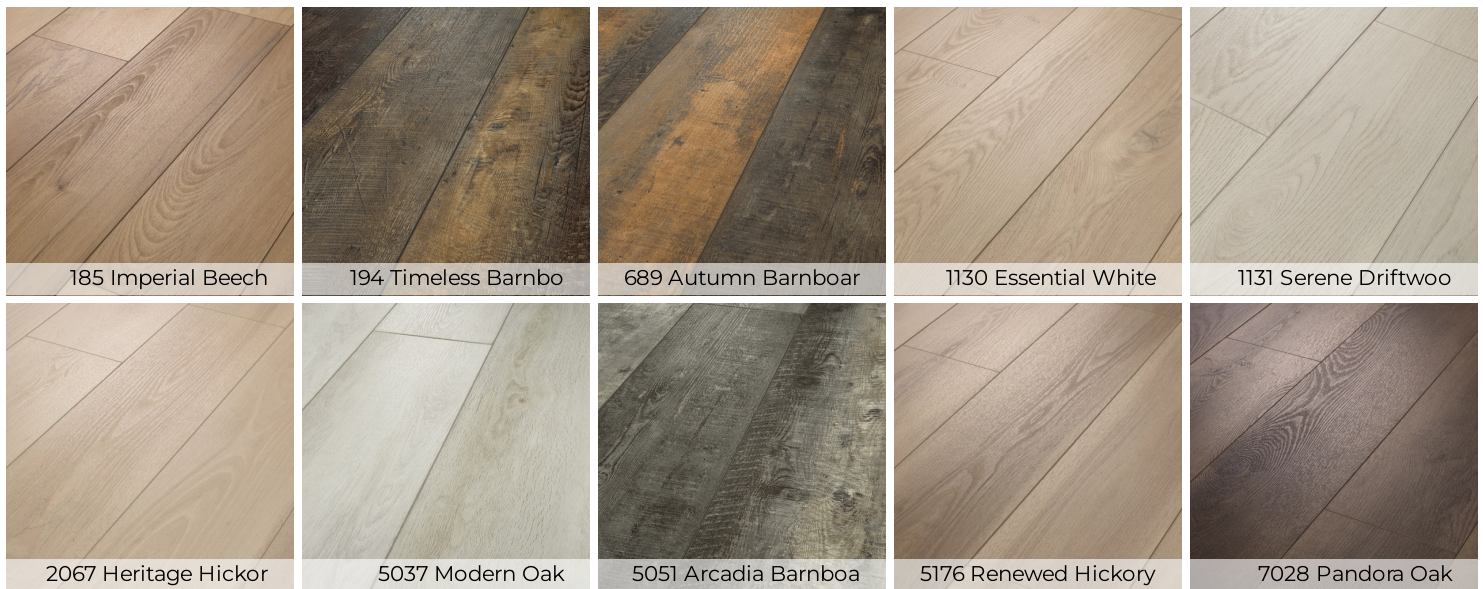

floorté

CLASSIC series

Titan HD Plus Platinum

WPC vinyl plank

7077 Vintage Leather

Titan HD Plus Platinum

CLASSIC series

	US Units	Metric Units
Style Number	3302V	
Construction	WPC	
Profile	Fold-N-Tap	
Size	9" x 72"	22.86 cm x 182.88 cm
Overall Thickness	0.472"	12 mm
Wear Layer Thickness	30 mil (0.03")	0.8 mm
Attached Underlayment	Attached IXPE	
Finish	ScuffResist	
Edge Description	Accent Bevel	
Area per Carton	17.96 sq ft	1.67 sq m
Area per Pallet	1005.76 sq ft	93.44 sq m
Installation	Floating or Glue	
Installation Grade	Above, On, Below	
Embossed In Register	Yes	
Residential Warranty	Residential Resilient Limited Warranty - Defects, Wear, Waterproof, Petproof Residential Resilient WPC/SPC Waterproof Products Limited Warranty	
Commercial Warranty	20 Year Light Commercial	

Colors

7077 Vintage Leather

Coordinating Trim

Baby Threshold*

VSBT3 | 94"

T-Molding*

VHTM2 | 94"

Multi-Purpose Reducer