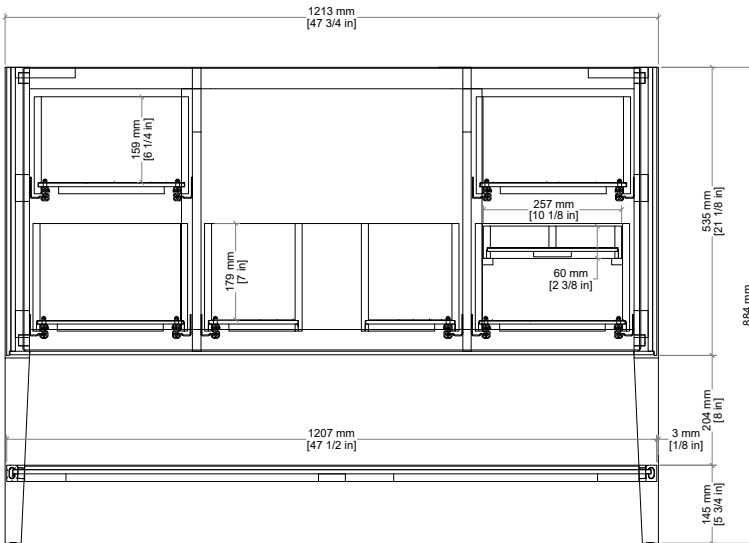

48" Olena Single Vanity

D804-V48-LMB

48" Olena Single Vanity

Details and Features

- Solids: Beech
- Veneers: Mappa Burl, Beech (Polished White) Painted Finish
- Panels: Marine MDF
- Installation Type: Free Standing
- Number of Doors: 0
- Number of Drawers: 5
- Tip/Out Drawer: Top Center, with removable bamboo tray
- Assembly Type: Cabinet comes fully assembled
- Assembly Type: Install Drawer Pulls
- Removable organizer with aluminum laminate liner
- Drawer Boxes: Beech veneer over Marine MDF
- English Dovetail joinery
- Aluminum Laminate Drawer Liners
- Hardware Material/Finish: Lucite and Stainless Steel/Champagne Brass
- Full Extension, Soft Close Glides
- Adjustable levelers
- Vanity Top: Not Included – Optional 3cm Tops available
- Number of Basins: 1
(included with optional countertop purchase)

Dimension

- Width: 47-3/4" (1213mm)
- Depth: 23-3/8" (594mm)
- Height: 34-7/8" (884mm)
- Rough-In: 21" (534mm)

Drawer Pulls

Visit website for warranty and installation information

<http://www.jamesmartinvanities.com>

48" Olena Single Vanity

D804-V48-LMB

Font View

Side View

All dimensions are nominal

Diagrams are of cabinet only-James Martin Optional Countertops and sinks are not shown

Visit website for warranty and installation information
<http://www.jamesmartinvanities.com>

48" Olena Single Vanity

D804-V48-LMB

Top View

Front View

Side View

All dimensions are nominal

Diagrams are of cabinet only-James Martin Optional Countertops and sinks are not shown

Visit website for warranty and installation information