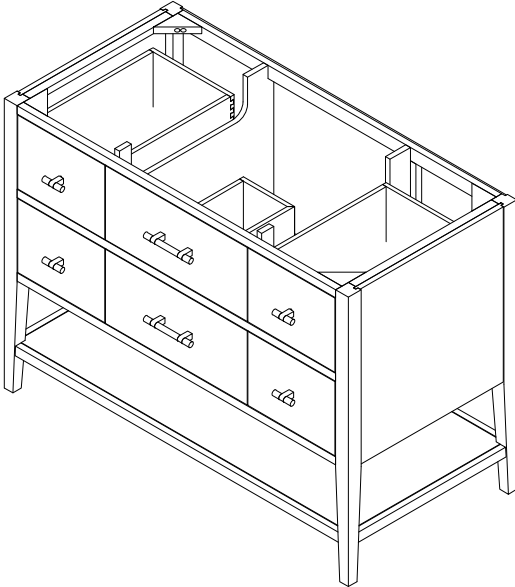

48" Olena Single Vanity

D804-V48-LMB

48" Olena Single Vanity

Details and Features

- Solids: Beech
- Veneers: Mappa Burl, Beech (Polished White) Painted Finish
- Panels: Marine MDF
- Installation Type: Free Standing
- Number of Doors: 0
- Number of Drawers: 5
- Tip/Out Drawer: Top Center, with removable bamboo tray
- Assembly Type: Cabinet comes fully assembled
- Assembly Type: Install Drawer Pulls
- Removable organizer with aluminum laminate liner
- Drawer Boxes: Beech veneer over Marine MDF
- English Dovetail joinery
- Aluminum Laminate Drawer Liners
- Hardware Material/Finish: Lucite and Stainless Steel/Champagne Brass
- Full Extension, Soft Close Glides
- Adjustable levelers
- Vanity Top: Not Included – Optional 3cm Tops available
- Number of Basins: 1
(included with optional countertop purchase)

Dimension

- Width: 47-3/4" (1213mm)
- Depth: 23-3/8" (594mm)
- Height: 34-7/8" (884mm)
- Rough-In: 21" (534mm)

Drawer Pulls

Visit website for warranty and installation information

<http://www.jamesmartinvanities.com>

48" Olena Single Vanity

D804-V48-LMB

Font View

Side View

All dimensions are nominal

Diagrams are of cabinet only-James Martin Optional Countertops and sinks are not shown

Visit website for warranty and installation information
<http://www.jamesmartinvanities.com>

48" Olena Single Vanity

D804-V48-LMB

Top View

Front View

Side View

All dimensions are nominal

Diagrams are of cabinet only-James Martin Optional Countertops and sinks are not shown

Visit website for warranty and installation information