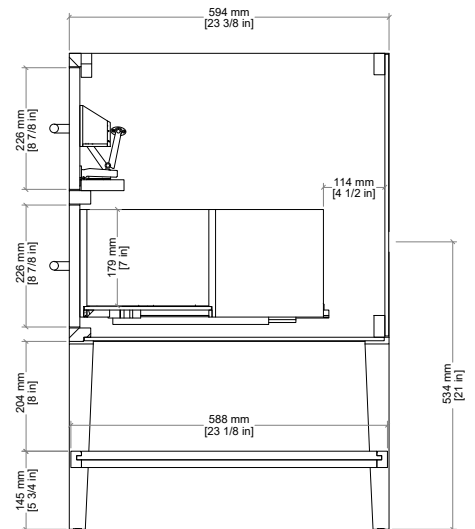

48" Olena Single Vanity

D804-V48-LMB

48" Olena Single Vanity

Details and Features

- Solids: Beech
- Veneers: Mappa Burl, Beech (Polished White) Painted Finish
- Panels: Marine MDF
- Installation Type: Free Standing
- Number of Doors: 0
- Number of Drawers: 5
- Tip/Out Drawer: Top Center, with removable bamboo tray
- Assembly Type: Cabinet comes fully assembled
- Assembly Type: Install Drawer Pulls
- Removable organizer with aluminum laminate liner
- Drawer Boxes: Beech veneer over Marine MDF
- English Dovetail joinery
- Aluminum Laminate Drawer Liners
- Hardware Material/Finish: Lucite and Stainless Steel/Champagne Brass
- Full Extension, Soft Close Glides
- Adjustable levelers
- Vanity Top: Not Included – Optional 3cm Tops available
- Number of Basins: 1
(included with optional countertop purchase)

Dimension

- Width: 47-3/4" (1213mm)
- Depth: 23-3/8" (594mm)
- Height: 34-7/8" (884mm)
- Rough-In: 21" (534mm)

Drawer Pulls

Visit website for warranty and installation information

<http://www.jamesmartinvanities.com>

48" Olena Single Vanity

D804-V48-LMB

Font View

Side View

All dimensions are nominal

Diagrams are of cabinet only-James Martin Optional Countertops and sinks are not shown

Visit website for warranty and installation information
<http://www.jamesmartinvanities.com>

48" Olena Single Vanity

D804-V48-LMB

Top View

Front View

Side View

All dimensions are nominal

Diagrams are of cabinet only-James Martin Optional Countertops and sinks are not shown

Visit website for warranty and installation information