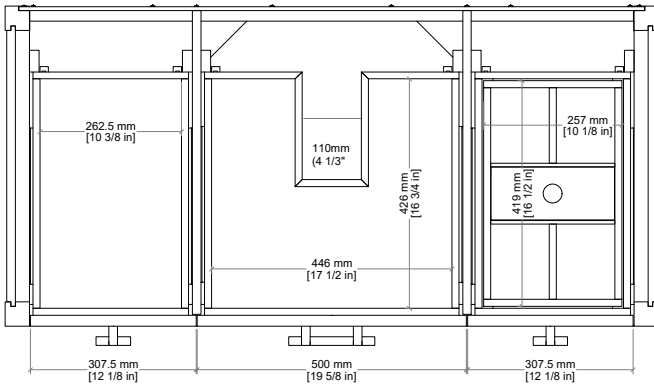

48" Olena Single Vanity

D804-V48-LMB

48" Olena Single Vanity

Details and Features

- Solids: Beech
- Veneers: Mappa Burl, Beech (Polished White) Painted Finish
- Panels: Marine MDF
- Installation Type: Free Standing
- Number of Doors: 0
- Number of Drawers: 5
- Tip/Out Drawer: Top Center, with removable bamboo tray
- Assembly Type: Cabinet comes fully assembled
- Assembly Type: Install Drawer Pulls
- Removable organizer with aluminum laminate liner
- Drawer Boxes: Beech veneer over Marine MDF
- English Dovetail joinery
- Aluminum Laminate Drawer Liners
- Hardware Material/Finish: Lucite and Stainless Steel/Champagne Brass
- Full Extension, Soft Close Glides
- Adjustable levelers
- Vanity Top: Not Included – Optional 3cm Tops available
- Number of Basins: 1
(included with optional countertop purchase)

Dimension

- Width: 47-3/4" (1213mm)
- Depth: 23-3/8" (594mm)
- Height: 34-7/8" (884mm)
- Rough-In: 21" (534mm)

Drawer Pulls

Visit website for warranty and installation information

<http://www.jamesmartinvanities.com>

48" Olena Single Vanity

D804-V48-LMB

Font View

Side View

All dimensions are nominal

Diagrams are of cabinet only-James Martin Optional Countertops and sinks are not shown

Visit website for warranty and installation information
<http://www.jamesmartinvanities.com>

48" Olena Single Vanity

D804-V48-LMB

Top View

Front View

Side View

All dimensions are nominal

Diagrams are of cabinet only-James Martin Optional Countertops and sinks are not shown

Visit website for warranty and installation information