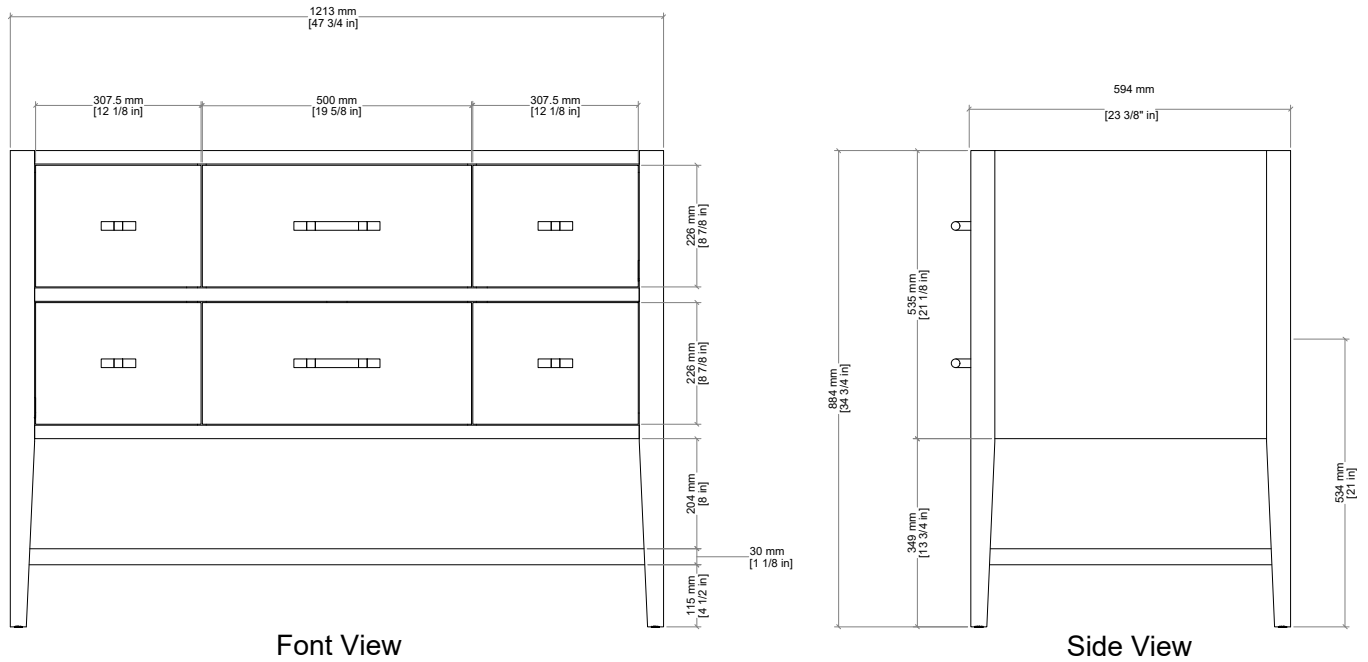

48" Olena Single Vanity

D804-V48-LMB

48" Olena Single Vanity

Details and Features

- Solids: Beech
- Veneers: Mappa Burl, Beech (Polished White) Painted Finish
- Panels: Marine MDF
- Installation Type: Free Standing
- Number of Doors: 0
- Number of Drawers: 5
- Tip/Out Drawer: Top Center, with removable bamboo tray
- Assembly Type: Cabinet comes fully assembled
- Assembly Type: Install Drawer Pulls
- Removable organizer with aluminum laminate liner
- Drawer Boxes: Beech veneer over Marine MDF
- English Dovetail joinery
- Aluminum Laminate Drawer Liners
- Hardware Material/Finish: Lucite and Stainless Steel/Champagne Brass
- Full Extension, Soft Close Glides
- Adjustable levelers
- Vanity Top: Not Included – Optional 3cm Tops available
- Number of Basins: 1
(included with optional countertop purchase)

Dimension

- Width: 47-3/4" (1213mm)
- Depth: 23-3/8" (594mm)
- Height: 34-7/8" (884mm)
- Rough-In: 21" (534mm)

Drawer Pulls

Visit website for warranty and installation information

<http://www.jamesmartinvanities.com>

48" Olena Single Vanity

D804-V48-LMB

Font View

Side View

All dimensions are nominal

Diagrams are of cabinet only-James Martin Optional Countertops and sinks are not shown

Visit website for warranty and installation information
<http://www.jamesmartinvanities.com>

48" Olena Single Vanity

D804-V48-LMB

Top View

Front View

Side View

All dimensions are nominal

Diagrams are of cabinet only-James Martin Optional Countertops and sinks are not shown

Visit website for warranty and installation information