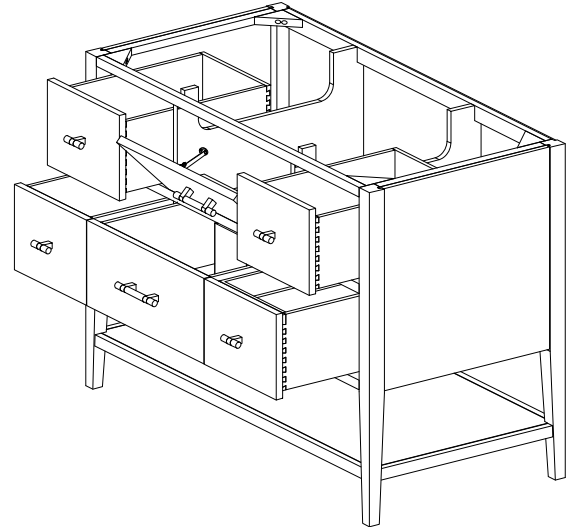

48" Olena Single Vanity

D804-V48-LMB

48" Olena Single Vanity

Details and Features

- Solids: Beech
- Veneers: Mappa Burl, Beech (Polished White) Painted Finish
- Panels: Marine MDF
- Installation Type: Free Standing
- Number of Doors: 0
- Number of Drawers: 5
- Tip/Out Drawer: Top Center, with removable bamboo tray
- Assembly Type: Cabinet comes fully assembled
- Assembly Type: Install Drawer Pulls
- Removable organizer with aluminum laminate liner
- Drawer Boxes: Beech veneer over Marine MDF
- English Dovetail joinery
- Aluminum Laminate Drawer Liners
- Hardware Material/Finish: Lucite and Stainless Steel/Champagne Brass
- Full Extension, Soft Close Glides
- Adjustable levelers
- Vanity Top: Not Included – Optional 3cm Tops available
- Number of Basins: 1
(included with optional countertop purchase)

Dimension

- Width: 47-3/4" (1213mm)
- Depth: 23-3/8" (594mm)
- Height: 34-7/8" (884mm)
- Rough-In: 21" (534mm)

Drawer Pulls

Visit website for warranty and installation information

<http://www.jamesmartinvanities.com>

48" Olena Single Vanity

D804-V48-LMB

Font View

Side View

All dimensions are nominal

Diagrams are of cabinet only-James Martin Optional Countertops and sinks are not shown

Visit website for warranty and installation information
<http://www.jamesmartinvanities.com>

48" Olena Single Vanity

D804-V48-LMB

Top View

Front View

Side View

All dimensions are nominal

Diagrams are of cabinet only-James Martin Optional Countertops and sinks are not shown

Visit website for warranty and installation information