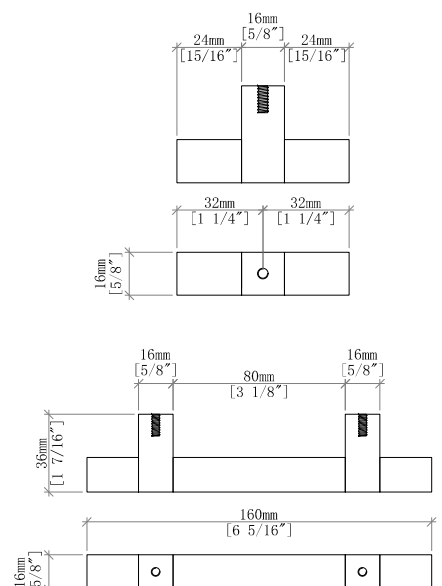

48" Olena Single Vanity

D804-V48-LMB

48" Olena Single Vanity

Details and Features

- Solids: Beech
- Veneers: Mappa Burl, Beech (Polished White) Painted Finish
- Panels: Marine MDF
- Installation Type: Free Standing
- Number of Doors: 0
- Number of Drawers: 5
- Tip/Out Drawer: Top Center, with removable bamboo tray
- Assembly Type: Cabinet comes fully assembled
- Assembly Type: Install Drawer Pulls
- Removable organizer with aluminum laminate liner
- Drawer Boxes: Beech veneer over Marine MDF
- English Dovetail joinery
- Aluminum Laminate Drawer Liners
- Hardware Material/Finish: Lucite and Stainless Steel/Champagne Brass
- Full Extension, Soft Close Glides
- Adjustable levelers
- Vanity Top: Not Included – Optional 3cm Tops available
- Number of Basins: 1
(included with optional countertop purchase)

Dimension

- Width: 47-3/4" (1213mm)
- Depth: 23-3/8" (594mm)
- Height: 34-7/8" (884mm)
- Rough-In: 21" (534mm)

Drawer Pulls

Visit website for warranty and installation information

<http://www.jamesmartinvanities.com>

48" Olena Single Vanity

D804-V48-LMB

Font View

Side View

All dimensions are nominal

Diagrams are of cabinet only-James Martin Optional Countertops and sinks are not shown

Visit website for warranty and installation information
<http://www.jamesmartinvanities.com>

48" Olena Single Vanity

D804-V48-LMB

Top View

Front View

Side View

All dimensions are nominal

Diagrams are of cabinet only-James Martin Optional Countertops and sinks are not shown

Visit website for warranty and installation information