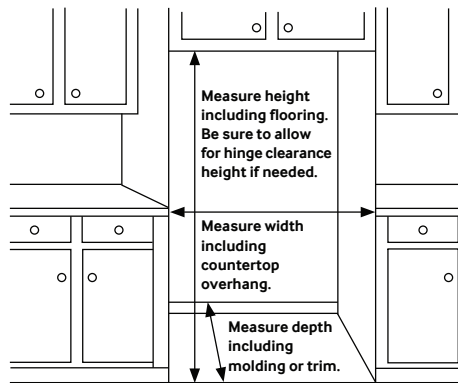

Rating

ENERGY STAR® rated:
683 kWh/yr

RF29BB8900

SAMSUNG

Bespoke 4-Door French Door Refrigerator (29 cu. ft.) with Family Hub™

Installation Specifications

1. Measure the height, width and depth of the opening, making sure to include baseboards, molding tile, countertop overhang, etc. Check to be sure there is enough room to open the door (consider walls, islands or other obstacles when measuring).
2. Refer to illustration below to determine dimensions.
3. Allow 2.5" of clearance on hinge side of refrigerator when installing next to a wall where handle may make contact.
4. Allow 1" minimum clearance at rear for proper air circulation and water/electrical connections. Allow a 3/8" minimum clearance at sides and top for ease of installation.
5. Ensure each door and entryway in the home is wide enough for the refrigerator to be moved through easily.

For optimal usage and ability to open refrigerator doors completely, do not install next to a wall.

Please note: The following dimension and cutout information is for planning purposes only. For complete installation details, consult manual packed with product, or download manual online at samsung.com.

Dimensions

Total Capacity: 28.6 cu. ft.

Refrigerator: 16.5 cu. ft.

- 4 Tempered Glass Spill-Proof Shelves
- 2 Clear Drawers, Including Crisper+
- 6 Door Bins
Right: 1 Gallon Bin, 2 Regular Bins
Left: 3 Regular Bins
- Surface Lighting

Shipping Dimensions (WxHxD)

Dimensions: 38 1/4" x 76 3/4" x 36 1/4"

Color	Model #	UPC Code	Product & Shipping Weight (lbs)	
Panel-Ready with Charcoal Glass Family Hub™ Panel	RF29BB8900AC	887276624365	359.4	383.6
Panel-Ready with White Glass Family Hub™ Panel	RF29BB8900AW	887276639888	359.4	383.6
Charcoal Glass Top and Family Hub™ Panels with Matte Black Steel Middle and Bottom Panels	RF29BB89008M	887276639864	374.8	399.0