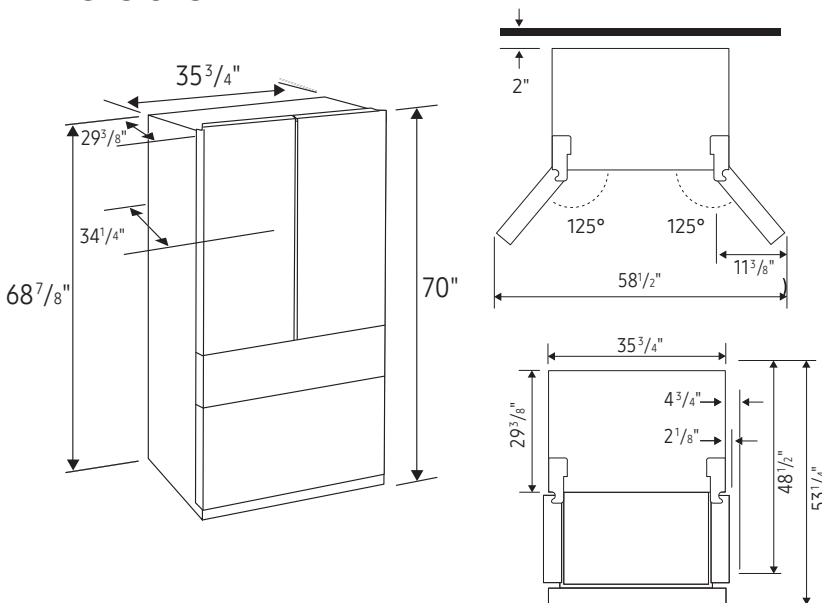

Dimensions

Total Capacity: 28.6 cu. ft.

Refrigerator: 16.5 cu. ft.

- 4 Tempered Glass Spill-Proof Shelves
- 2 Clear Drawers, Including Crisper+
- 6 Door Bins
  Right: 1 Gallon Bin, 2 Regular Bins
  Left: 3 Regular Bins
- Surface Lighting

FlexZone™ Drawer: 3.1 cu. ft.

- 5 Temperature Zones
  - Soft Freeze (23°F)
  - Meat/Fish (30°F)
  - Cold Drinks (34°F)
  - Deli/Snacks (37°F)
  - Wine/Party Dishes (41°F)
- 2 Drawer Dividers
- High Efficiency LED Lighting

Freezer: 9.0 cu. ft.

- Dual Ice Maker in Freezer (Cubed Ice AND Ice Bites)
- Ice Bucket with Cover and 1 Scoop
- Produces up to 5.4 lbs ice/day, stores up to 9.9 lbs
- High Efficiency LED Lighting

Accessories

Water Filter: HAF-QIN

Warranty

One (1) Year Parts and Labor on Refrigerator
Five (5) Years Parts and Labor on Sealed Refrigeration System Only*
Ten (10) Years Parts and Five (5) Years Labor on Digital Inverter Compressor

*Compressor, evaporator, condenser, drier and connecting tubing.

Product Dimensions

Dimensions (WxHxD with hinges and doors):
35 3/4" x 70" x 34 1/4"

Dimensions (WxHxD without hinges and door):
35 3/4" x 68 7/8" x 29 3/8"

Shipping Dimensions (WxHxD)

Dimensions: 38 1/4" x 76 3/4" x 36 1/4"

Color	Model #	UPC Code	Product & Shipping Weight (lbs)	
Panel-Ready with Charcoal Glass Family Hub™ Panel	RF29BB8900AC	887276624365	359.4	383.6
Panel-Ready with White Glass Family Hub™ Panel	RF29BB8900AW	887276639888	359.4	383.6
Charcoal Glass Top and Family Hub™ Panels with Matte Black Steel Middle and Bottom Panels	RF29BB89008M	887276639864	374.8	399.0