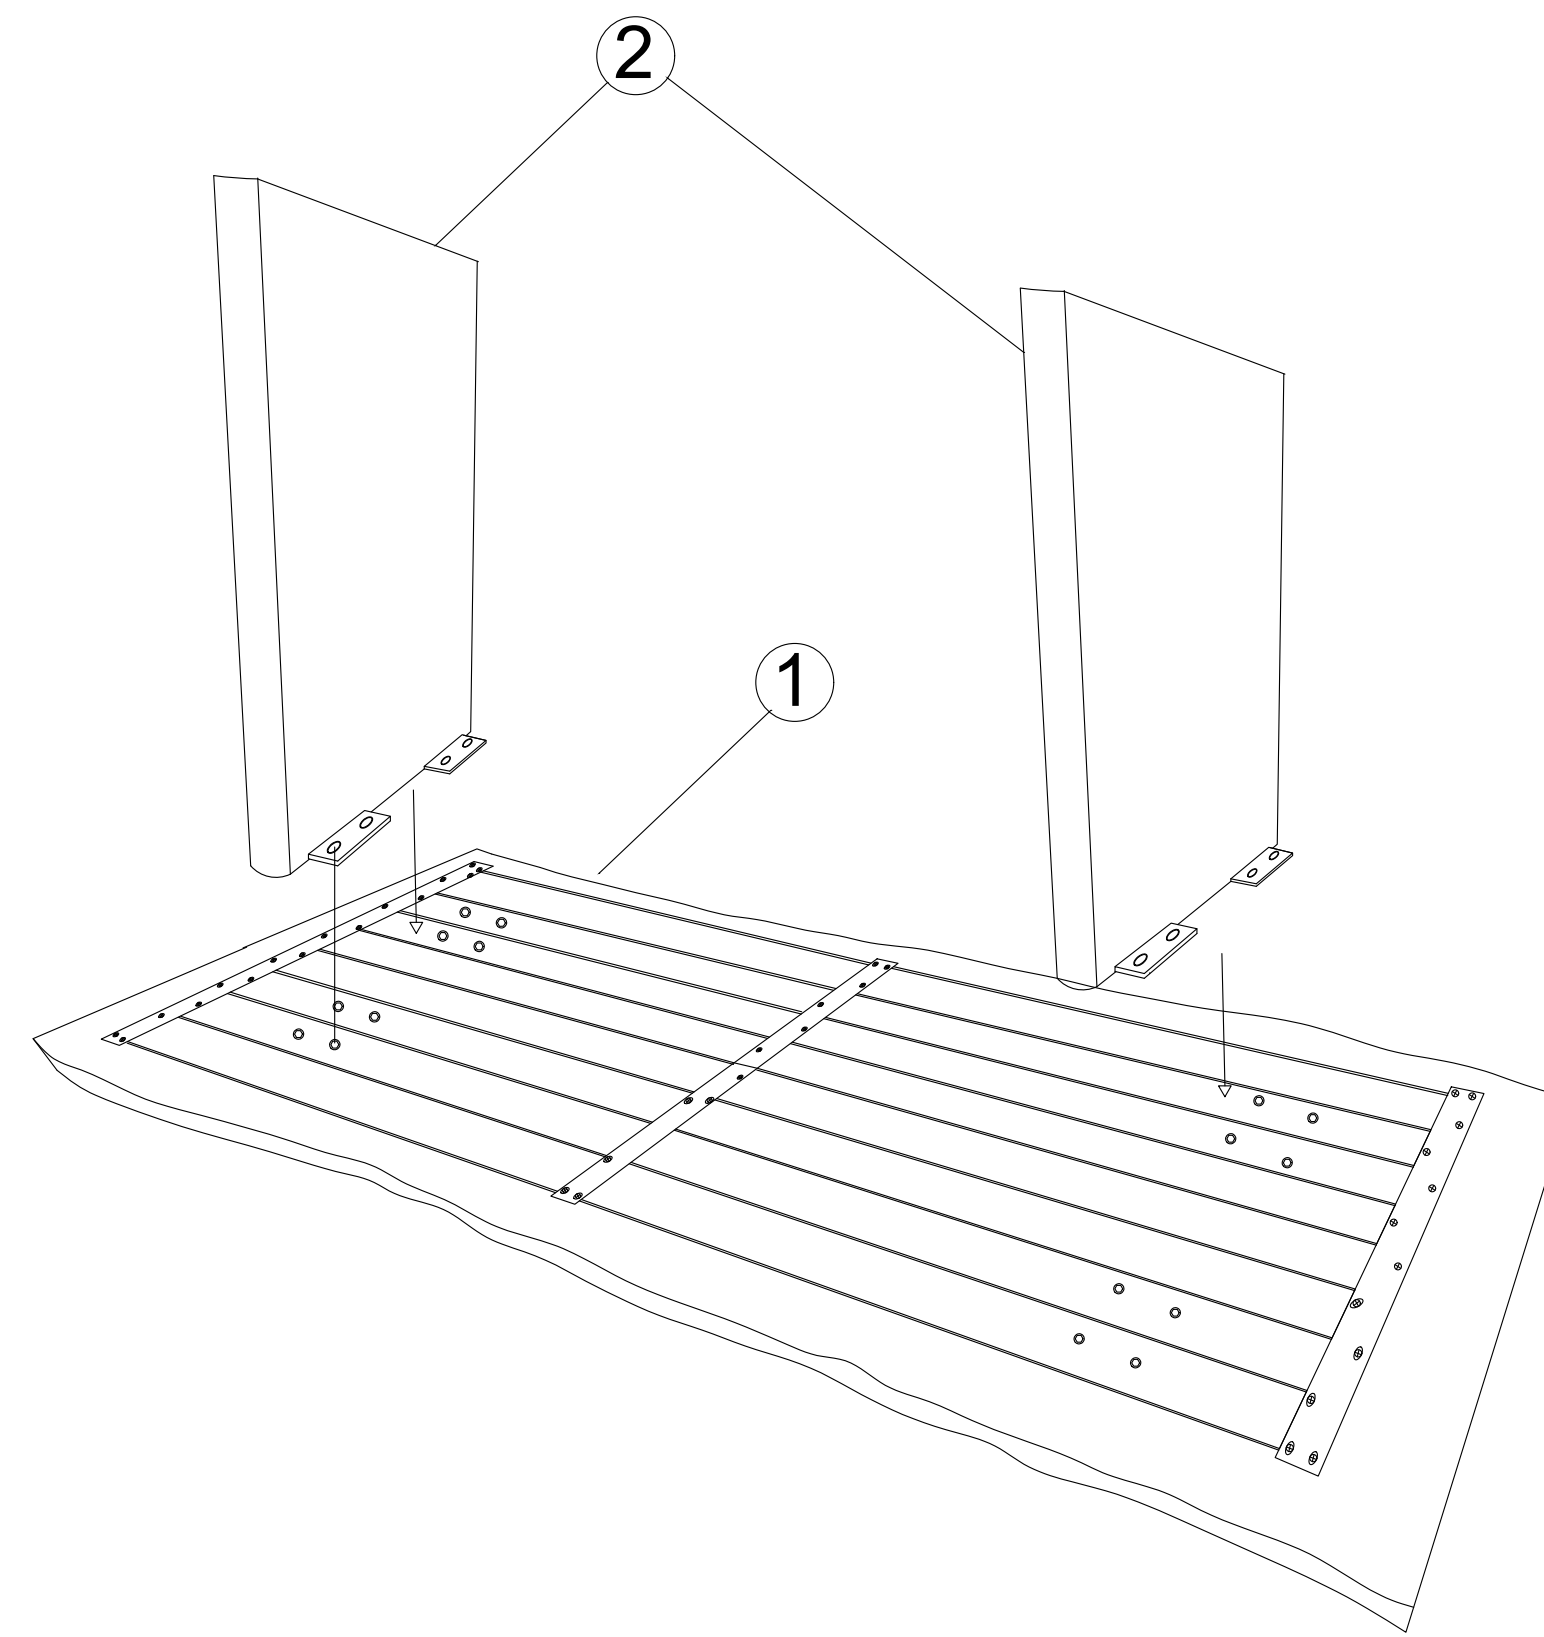

PARTS AND HARDWARE.

1. DINING TABLE TOP X 1

2. DINING TABLE BASE X 2

A. ALLEN KEY 8mm X 1

B. ALLEN BOLT
M-8 25mm x 8mm X16

C. WASHER 25mm x 3mm
X 16

NOTES.

Thank you for purchasing this quality product! Be sure to check all the packing material carefully for small parts that may have come loose inside the carton during shipping.

CAUTION: Keep all packaging and instructions until assembly is complete to ensure you have all required parts and hardware. Keep small hardware out of reach of children. The item is heavy, take care when lifting and use 2 people to maneuver safely. Assemble the product on a padded surface to reduce the risk of scratching to the product or your work surface.

STEP 1.