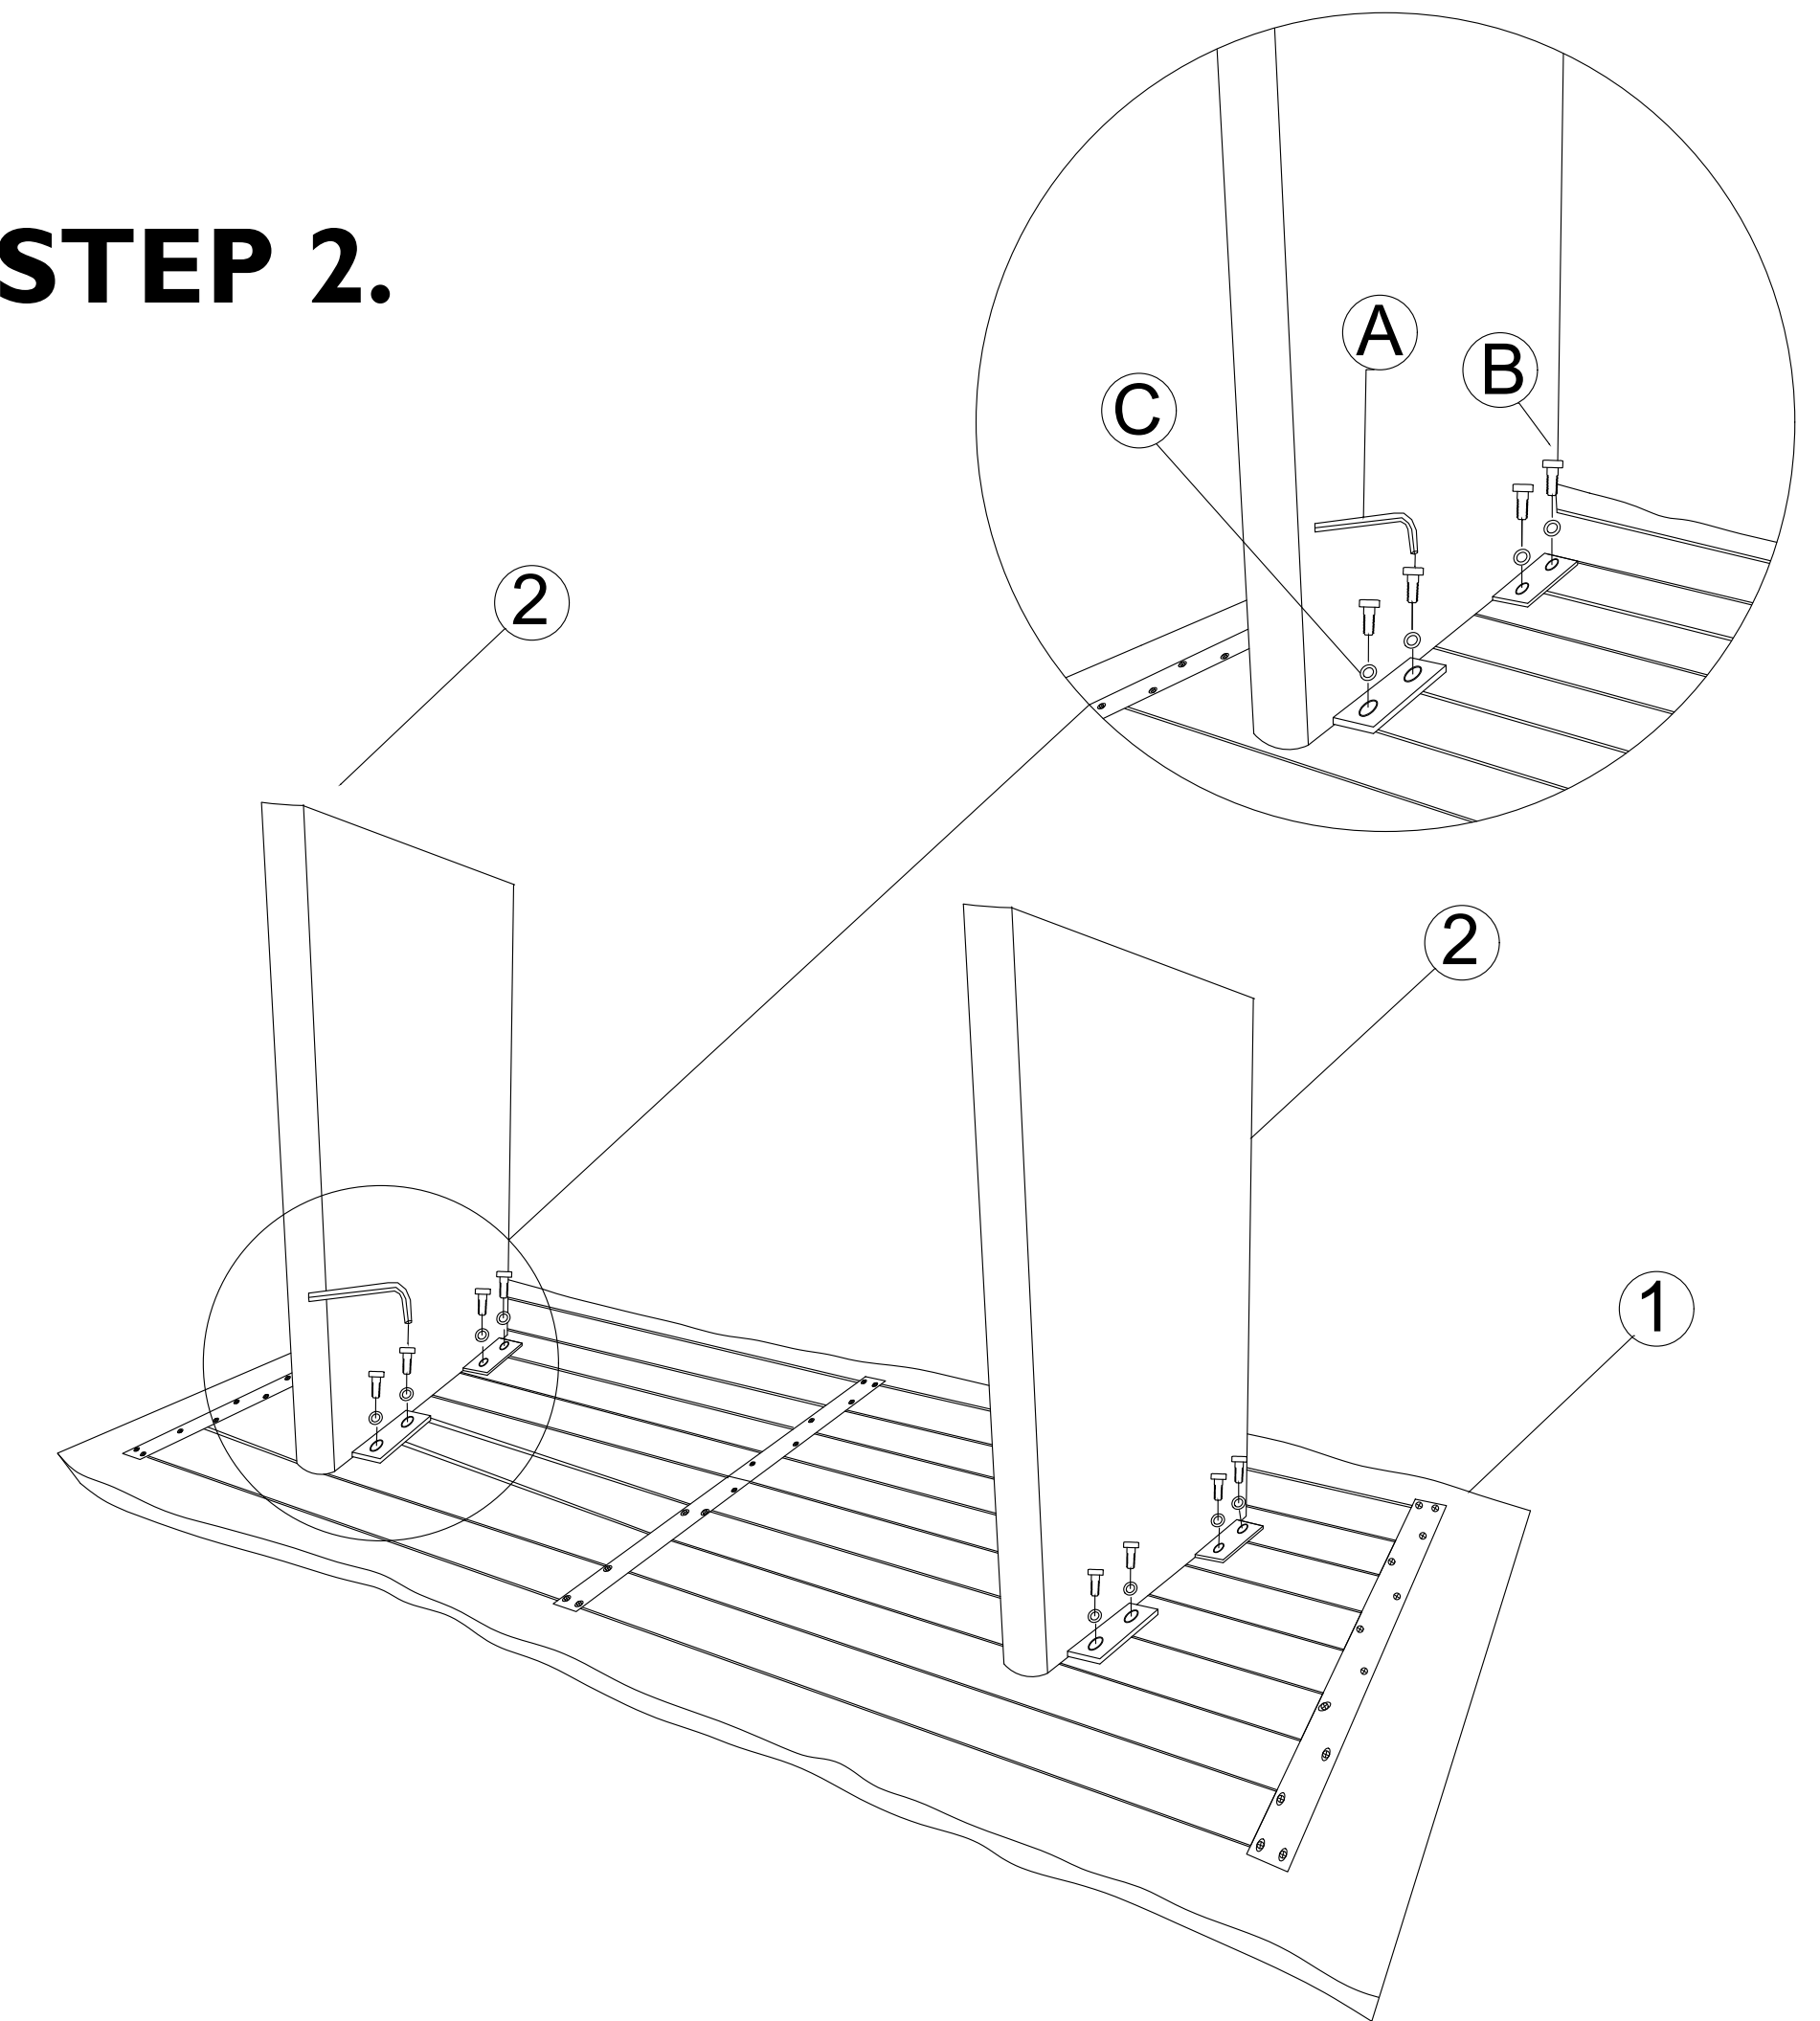

PARTS AND HARDWARE.

1. DINING TABLE TOP X 1

2. DINING TABLE BASE X 2

A. ALLEN KEY 8mm X 1

B. ALLEN BOLT
M-8 25mm x 8mm X16

C. WASHER 25mm x 3mm
X 16

NOTES.

Thank you for purchasing this quality product! Be sure to check all the packing material carefully for small parts that may have come loose inside the carton during shipping.

CAUTION: Keep all packaging and instructions until assembly is complete to ensure you have all required parts and hardware. Keep small hardware out of reach of children. The item is heavy, take care when lifting and use 2 people to maneuver safely. Assemble the product on a padded surface to reduce the risk of scratching to the product or your work surface.

STEP 1.

STEP 2.

STEP 3.