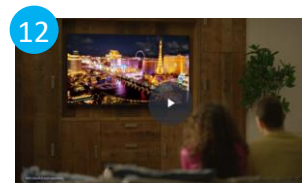

Alt Text:
Samsung Q80C TV Overview video