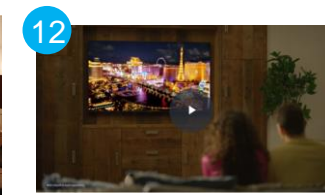

Image Carousel

Product Page: Above the Fold

GUIDELINES

1. Images are shown in priority of order. The images should always follow the order guidance as shown.
2. If an image is missing from EasyAds, use the next available image according to order guidance.
3. Retail.com accounts with limited carousel slots should prioritize the following: Jack Pack, What's in the Box, Video and Benefit Based Imagery. Drop the lowest in order when space is limited.
4. The Feature Video should be prioritized in the carousel. Videos can also be included in below the fold content.

EasyAds ID/Link:
98": [052423GI01](#)
50" 55" 65" 75" 85"
[022323BP01](#)

EasyAds ID/Link:
98": [052423GI02](#)
50" 55" 65" 75" 85"
[022323BP03](#)

Easy Ads ID/Link
98": [052423GI03](#)
50" 55" 65" 75" 85"
[022323BP04](#)

EasyAds ID/Link:
[55", 65", 75", 85", 98"](#)
[50"](#)

EasyAds ID/Link:
[50", 55", 65", 75", 85", 98"](#)

EasyAds ID/Link:
[020923EL01](#)

EasyAds ID/Link:
[013023EL02](#)

EasyAds ID/Link:
[021023EL10](#)

Easy Ads ID/Link:
[021723EL01](#)

EasyAds ID/Link:
[021023EL](#)

EasyAds ID/Link:
[032123GI01](#)

EasyAds ID/Link:
[Video](#)

Ex. Product
Detail Page