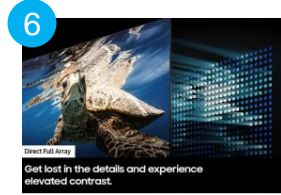

Alt Text:
Samsung Q80C TV Front View

Alt Text:
Samsung Q80C TV Angled View

Alt Text:
Samsung Q80C TV Side View

Alt Text:
Samsung Q80C TV jack pack

Alt Text:
Samsung Q80C TV What's in the Box: power cable, user manual, remote