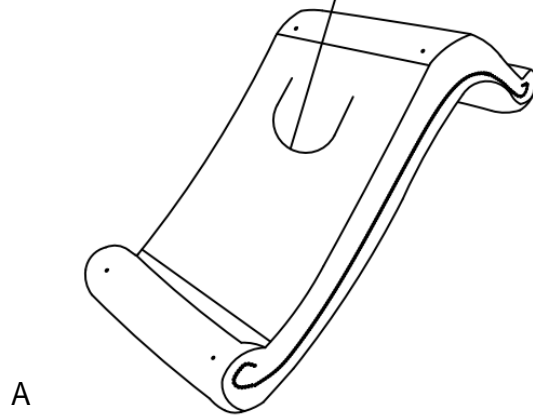

**ASSEMBLY TIME**

**15 MINUTES**

**PARTS IDENTIFICATION**

**A SEAT  
1PC**

**B FRONT LEG 2PCS**

**C BACK LEG 2PCS**

ITEM : 905468

ASSEMBLY INSTRUCTIONS

STEP 1

STEP 2

STEP 3

# PRODUCT/PART DIMENSIONS