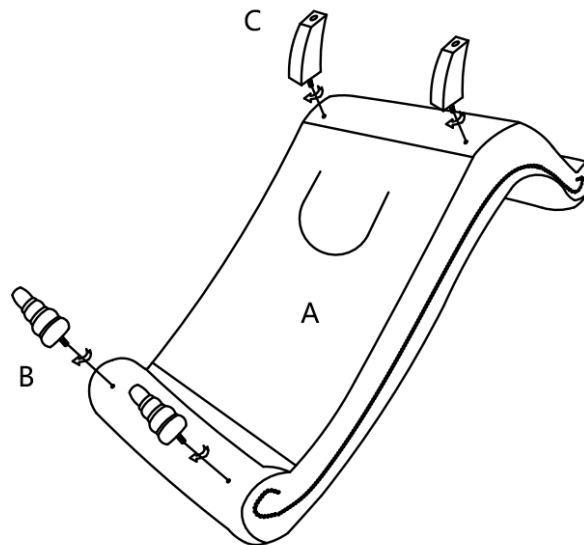

**ASSEMBLY TIME**

**15 MINUTES**

**PARTS IDENTIFICATION**

**A SEAT  
1PC**

**B FRONT LEG 2PCS**

**C BACK LEG 2PCS**

ITEM : 905468

ASSEMBLY INSTRUCTIONS

STEP 1

STEP 2

STEP 3

# PRODUCT/PART DIMENSIONS