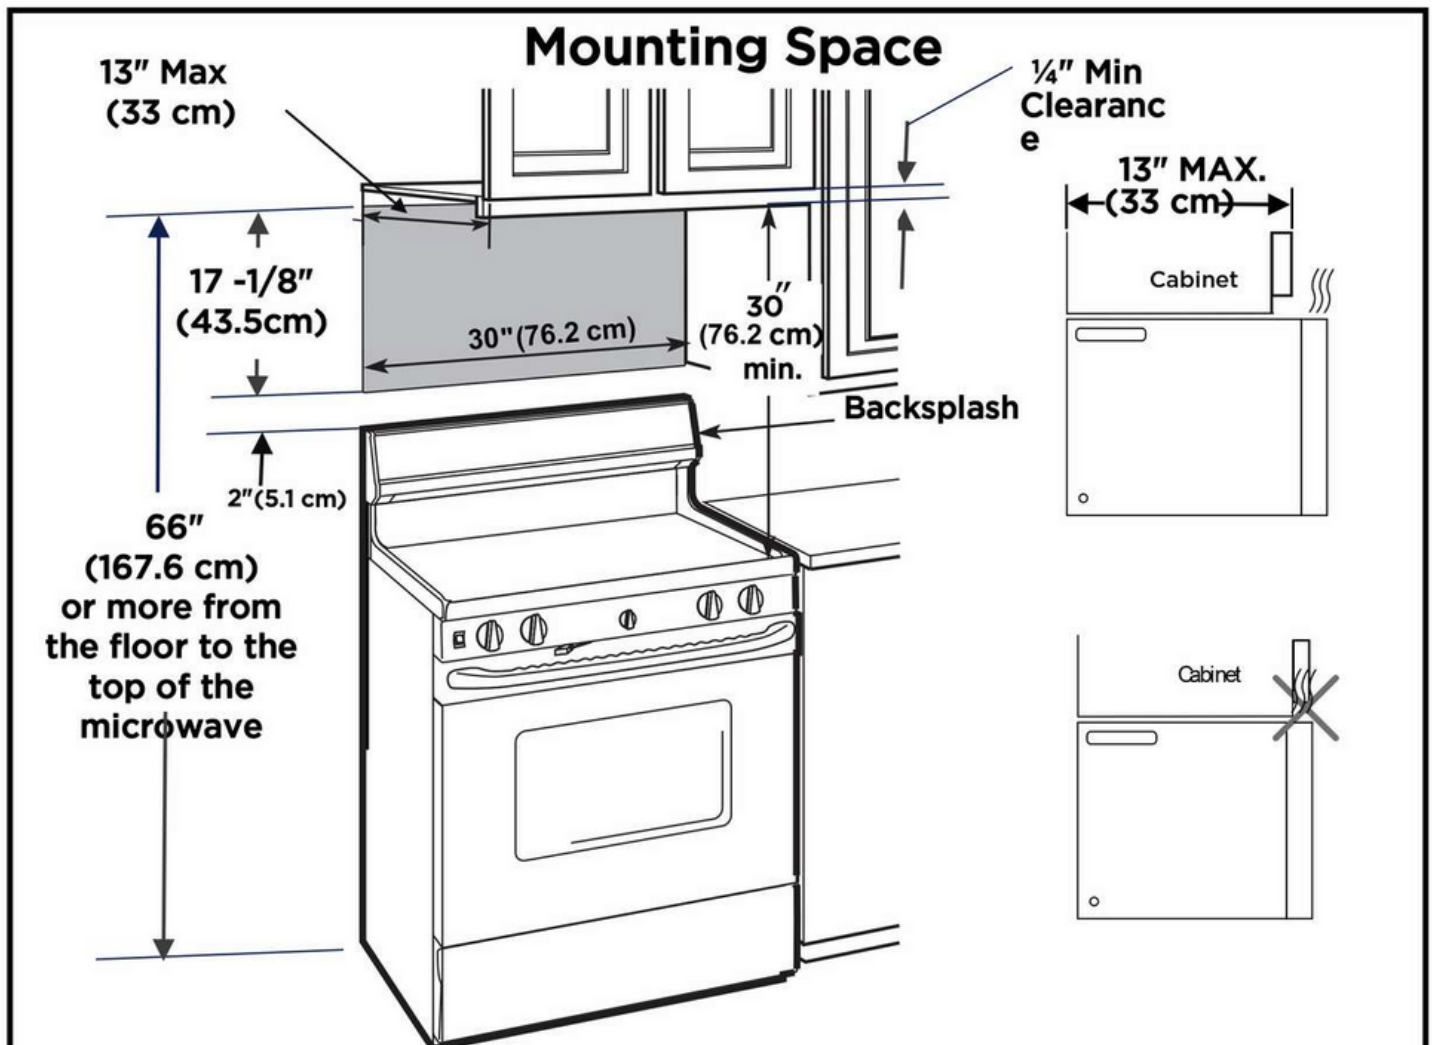

Dimensions and Volume

Height	17 1/8"
Width	30"
Depth	16 5/16"
Depth With Door 90° Open	44 15/16"
Microwave Interior Height	10 3/4"
Microwave Interior Width	21 5/16"
Microwave Interior Depth	14 3/4"
Microwave Capacity	1.9 Cu. Ft.

UL Listed	Yes
-----------	-----

Installation Diagram

- The space between the cabinets must be 30" (76.2 cm) wide and free of obstructions.
- If you are going to vent your microwave oven to the outside, see Hood Exhaust Section for exhaust duct preparation
- When installing the microwave oven beneath smooth, flat cabinets, be careful to follow the instructions on the top cabinet template for power cord clearance.
- As a guide to installation, see page 25 for Mounting Template Information.
- If the cabinet depth, including the cabinet doors, is more than 13", then the unit must be spaced out from wall using adequate materials supporting 150 lbs to allow proper top vent air exhaust/intake.