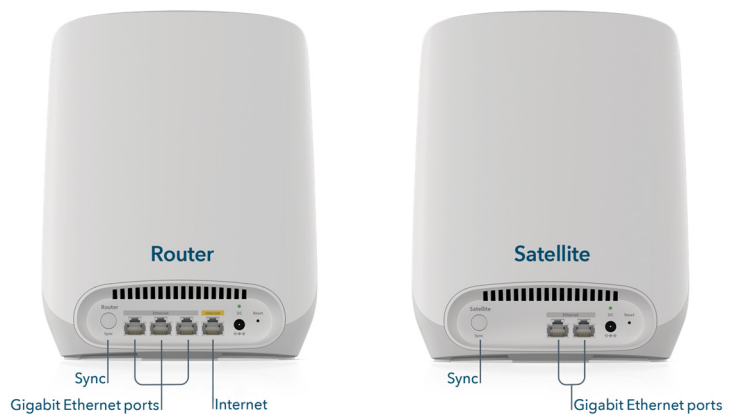

Whole Home Tri-band Mesh WiFi 6 System - 750 Series

Package Contents

- One (1) Orbi Router (RBR750P)
- Two (2) Orbi Satellites (RBS750P)
- One (1) 2m Ethernet cable
- Three (3) power adapters
- Quick start guide

System Requirements

- High-speed Internet connection to existing modem or gateway

Warranty & Support

- 90-day complimentary technical support following purchase from a NETGEAR authorized reseller.
  www.NETGEAR.com/support
- www.netgear.com/warranty

Physical Specifications

- Dimensions: 8.3 x 6.6 x 2.5 in (210 x 167 x 63 mm) each
- Weight: 1.6 lb (0.72 kg) each

Connection Diagram

This product comes with a limited warranty that is valid only if purchased from a NETGEAR authorized reseller.

[†] Maximum wireless signal rate derived from IEEE® 802.11 specifications. Actual data throughput and wireless coverage will vary and be lowered by network and environmental conditions, including network traffic volume, device limitations, and building construction. NETGEAR makes no representations or warranties about this product's compatibility with future standards. Up to 5.2Gbps wireless speeds achieved when connecting to other 802.11ax 5.2Gbps devices.

[‡] Wireless speeds are country specific as certain WiFi bands channels may not be available in some countries.

¹ NETGEAR Armor™ is free during the trial period. A yearly subscription, after the trial period, protects your connected devices. Visit www.netgear.com/armor

² Smart Parental Controls is not available in all regions and countries. Visit www.netgear.com/NETGEAR-SPC-availability for availability. NETGEAR Smart Parental Controls™ Premium requires a paid subscription after the 30-day free trial.

For indoor use only.

For regulatory compliance information, visit www.netgear.com/about/regulatory.

NETGEAR, the NETGEAR Logo, NETGEAR Armor, NETGEAR Smart Parental Controls and Orbi are trademarks of NETGEAR, Inc. Apple and the Apple logo are trademarks of Apple Inc., registered in the U.S. and other countries. App Store is a service mark of Apple Inc., registered in the U.S. and other countries. Google Play and the Google Play logo are trademarks of Google LLC. Any other trademarks on this package are for reference purposes only. ©2023 NETGEAR, Inc.

NETGEAR, Inc. 350 E. Plumeria Drive, San Jose, CA 95134-1911 USA, www.NETGEAR.com/support

TS-RBK753P-0