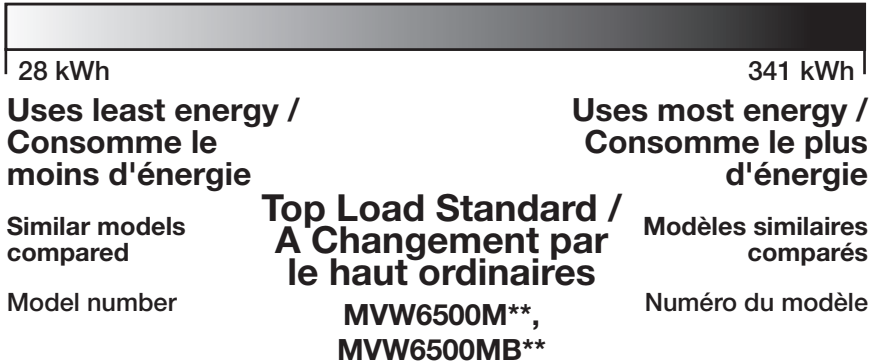

Canada

ENERGUIDE

Energy consumption / Consommation énergétique

340 kWh
per year / par année

This model / Ce modèle ▼

Removal of this label before first retail purchase is an offense (S.C. 1992, c. 36).
Enlever cette étiquette avant le premier achat au détail constitue une violation de la loi (L.C. 1992, ch. 36).

W11643603A