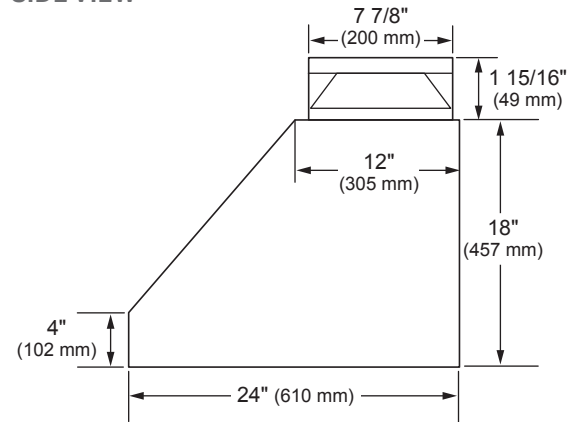

SKSPH3602S

36" PRO-STYLE WALL HOOD

Dimensions and Weight

| | |
|---------------------------|----------|
| Overall Width (inches) | 35 7/8" |
| Overall Height (inches) | 18" |
| Overall Depth (inches) | 24" |
| Net Weight (approx.) | 59.7 lbs |
| Shipping Weight (approx.) | 79 lbs |

OVERALL PRODUCT DIMENSIONS

TOP VIEW

SIDE VIEW

BACK VIEW

*These warranties give you specific legal rights and you may have other rights that vary from state to state. For complete warranty details, refer to your Use & Care manual.