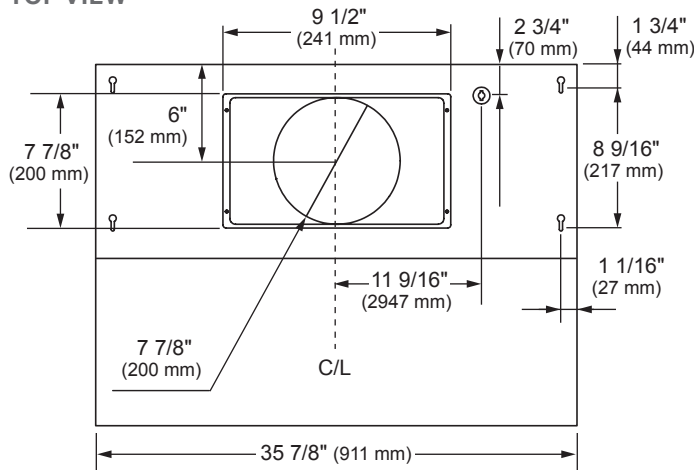

SKSPH3602S

36" PRO-STYLE WALL HOOD

Dimensions and Weight

| | |
|---------------------------|----------|
| Overall Width (inches) | 35 7/8" |
| Overall Height (inches) | 18" |
| Overall Depth (inches) | 24" |
| Net Weight (approx.) | 59.7 lbs |
| Shipping Weight (approx.) | 79 lbs |

OVERALL PRODUCT DIMENSIONS

TOP VIEW

SIDE VIEW

BACK VIEW

*These warranties give you specific legal rights and you may have other rights that vary from state to state. For complete warranty details, refer to your Use & Care manual.