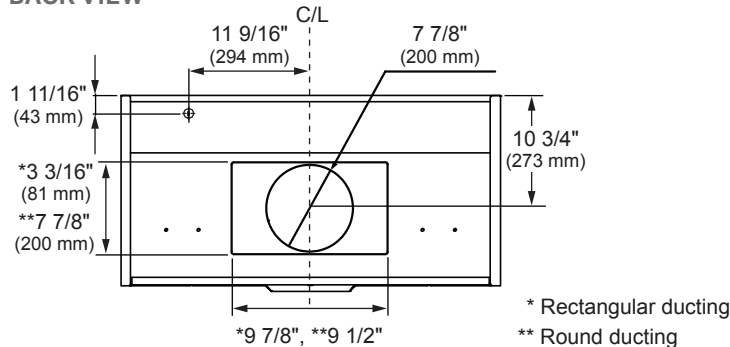

SKSPH3602S

36" PRO-STYLE WALL HOOD

Dimensions and Weight

| | |
|---------------------------|----------|
| Overall Width (inches) | 35 7/8" |
| Overall Height (inches) | 18" |
| Overall Depth (inches) | 24" |
| Net Weight (approx.) | 59.7 lbs |
| Shipping Weight (approx.) | 79 lbs |

OVERALL PRODUCT DIMENSIONS

TOP VIEW

SIDE VIEW

BACK VIEW

*These warranties give you specific legal rights and you may have other rights that vary from state to state. For complete warranty details, refer to your Use & Care manual.