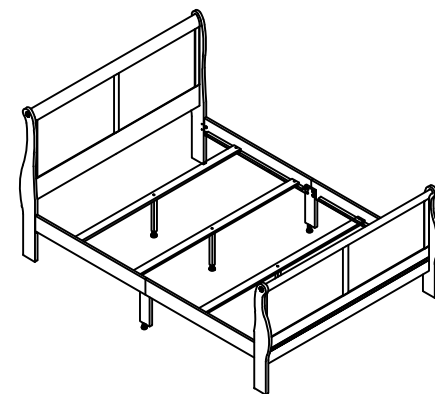

# Assembly instruction

ITEM: B3850-Q-BED/B3950-Q-BED

No.	Parts List	Q'Ty
A	Headboard	1 pc
B	HB Leg 2 pcs	2 pcs
C	Footboard	1 pc
D	FB Leg 2 pcs	2 pcs
E	Side rails	4 pcs
F	Rail Support Leg	2 pcs
G	Slats	3 pcs
H	Support Leg	3 pcs
No.	Hardware List	Q'Ty
1	Wood Dowel 10.7x30	12 pcs
2	Wood Dowel 10.7x60	4 pcs
3	ALLEN KEY (4mm*L57*22mm)	1 pc
4	BOLT (Ø1/4"*13*1-1/4")	20 pcs
5	SPRING WASHER (Ø1/4"*Ø10*1.2mm)	20 pcs
6	FLAT WASHER (Ø1/4"*Ø14*2mm)	20 pcs
7	Wood Plug 16.3x6mm	4 pcs
8	WOOD SCREW (#8*1-1/4")	6 pcs