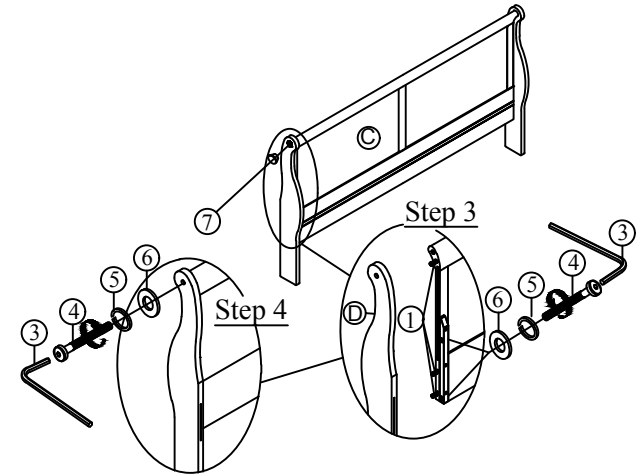

# Assembly instruction

ITEM: B3850-Q-BED/B3950-Q-BED

No.	Parts List	Q'Ty
A	Headboard	1 pc
B	HB Leg 2 pcs	2 pcs
C	Footboard	1 pc
D	FB Leg 2 pcs	2 pcs
E	Side rails	4 pcs
F	Rail Support Leg	2 pcs
G	Slats	3 pcs
H	Support Leg	3 pcs
No.	Hardware List	Q'Ty
1	Wood Dowel 10.7x30	12 pcs
2	Wood Dowel 10.7x60	4 pcs
3	ALLEN KEY (4mm*L57*22mm)	1 pc
4	BOLT (Ø1/4"*13*1-1/4")	20 pcs
5	SPRING WASHER (Ø1/4"*Ø10*1.2mm)	20 pcs
6	FLAT WASHER (Ø1/4"*Ø14*2mm)	20 pcs
7	Wood Plug 16.3x6mm	4 pcs
8	WOOD SCREW (#8*1-1/4")	6 pcs