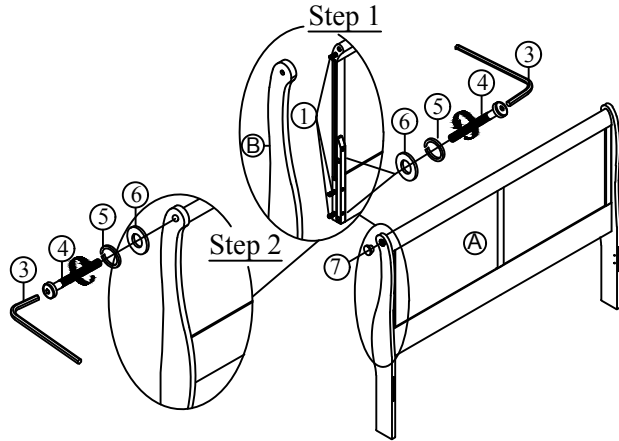

# Assembly instruction

ITEM: B3850-Q-BED/B3950-Q-BED

No.	Parts List	Q'Ty
A	Headboard	1 pc
B	HB Leg 2 pcs	2 pcs
C	Footboard	1 pc
D	FB Leg 2 pcs	2 pcs
E	Side rails	4 pcs
F	Rail Support Leg	2 pcs
G	Slats	3 pcs
H	Support Leg	3 pcs
No.	Hardware List	Q'Ty
1	Wood Dowel 10.7x30	12 pcs
2	Wood Dowel 10.7x60	4 pcs
3	ALLEN KEY (4mm*L57*22mm)	1 pc
4	BOLT (Ø1/4"*13*1-1/4")	20 pcs
5	SPRING WASHER (Ø1/4"*Ø10*1.2mm)	20 pcs
6	FLAT WASHER (Ø1/4"*Ø14*2mm)	20 pcs
7	Wood Plug 16.3x6mm	4 pcs
8	WOOD SCREW (#8*1-1/4")	6 pcs