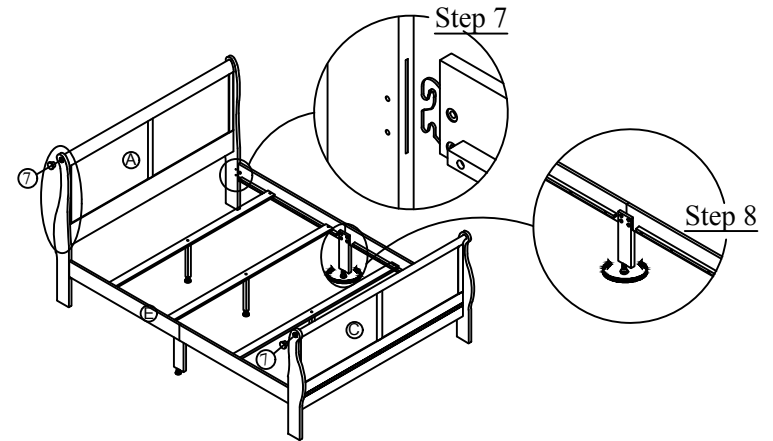

# Assembly instruction

ITEM: B3850-Q-BED/B3950-Q-BED

No.	Parts List	Q'Ty
A	Headboard	1 pc
B	HB Leg 2 pcs	2 pcs
C	Footboard	1 pc
D	FB Leg 2 pcs	2 pcs
E	Side rails	4 pcs
F	Rail Support Leg	2 pcs
G	Slats	3 pcs
H	Support Leg	3 pcs
No.	Hardware List	Q'Ty
1	Wood Dowel 10.7x30	12 pcs
2	Wood Dowel 10.7x60	4 pcs
3	ALLEN KEY (4mm*L57*22mm)	1 pc
4	BOLT (Ø1/4"*13*1-1/4")	20 pcs
5	SPRING WASHER (Ø1/4"*Ø10*1.2mm)	20 pcs
6	FLAT WASHER (Ø1/4"*Ø14*2mm)	20 pcs
7	Wood Plug 16.3x6mm	4 pcs
8	WOOD SCREW (#8*1-1/4")	6 pcs