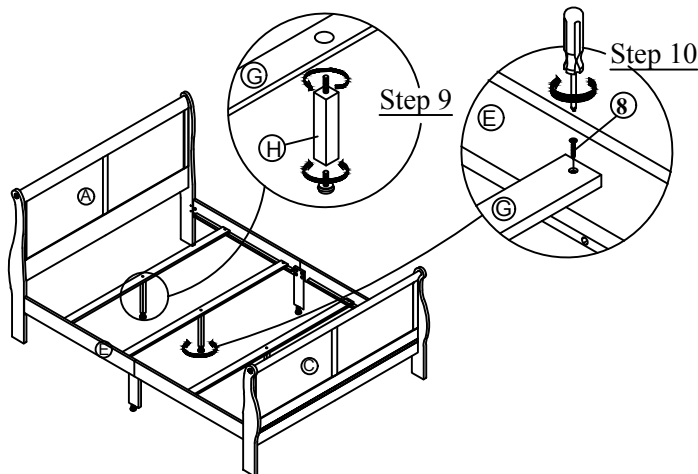

# Assembly instruction

ITEM: B3850-Q-BED/B3950-Q-BED

No.	Parts List	Q'Ty
A	Headboard	1 pc
B	HB Leg 2 pcs	2 pcs
C	Footboard	1 pc
D	FB Leg 2 pcs	2 pcs
E	Side rails	4 pcs
F	Rail Support Leg	2 pcs
G	Slats	3 pcs
H	Support Leg	3 pcs
No.	Hardware List	Q'Ty
1	Wood Dowel 10.7x30	12 pcs
2	Wood Dowel 10.7x60	4 pcs
3	ALLEN KEY (4mm*L57*22mm)	1 pc
4	BOLT (Ø1/4"*13*1-1/4")	20 pcs
5	SPRING WASHER (Ø1/4"*Ø10*1.2mm)	20 pcs
6	FLAT WASHER (Ø1/4"*Ø14*2mm)	20 pcs
7	Wood Plug 16.3x6mm	4 pcs
8	WOOD SCREW (#8*1-1/4")	6 pcs