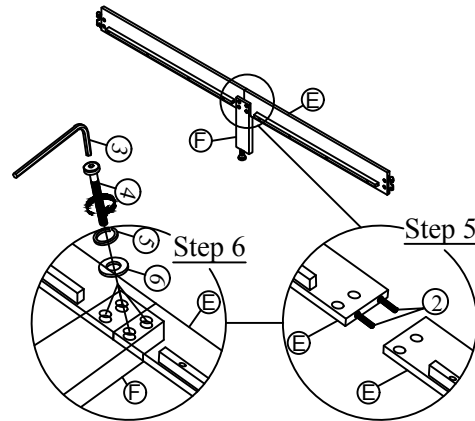

# Assembly instruction

ITEM: B3850-Q-BED/B3950-Q-BED

No.	Parts List	Q'Ty
A	Headboard	1 pc
B	HB Leg 2 pcs	2 pcs
C	Footboard	1 pc
D	FB Leg 2 pcs	2 pcs
E	Side rails	4 pcs
F	Rail Support Leg	2 pcs
G	Slats	3 pcs
H	Support Leg	3 pcs
No.	Hardware List	Q'Ty
1	Wood Dowel 10.7x30	12 pcs
2	Wood Dowel 10.7x60	4 pcs
3	ALLEN KEY (4mm*L57*22mm)	1 pc
4	BOLT (Ø1/4"*13*1-1/4")	20 pcs
5	SPRING WASHER (Ø1/4"*Ø10*1.2mm)	20 pcs
6	FLAT WASHER (Ø1/4"*Ø14*2mm)	20 pcs
7	Wood Plug 16.3x6mm	4 pcs
8	WOOD SCREW (#8*1-1/4")	6 pcs