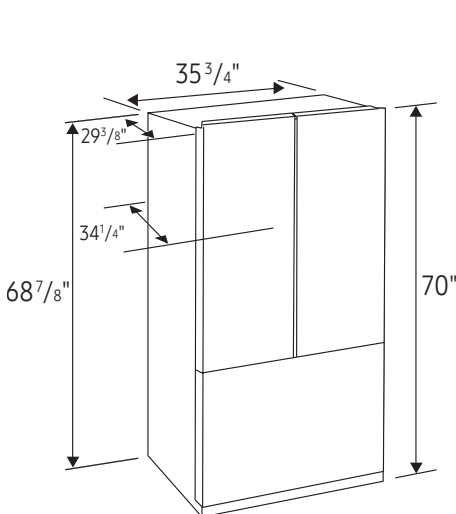

Rating

ENERGY STAR® rated:
693 kWh/yr

RF30BB6900

SAMSUNG

Bespoke 3-Door French Door Refrigerator (30 cu. ft.) with Family Hub™

Installation Specifications

1. Measure the height, width and depth of the opening, making sure to include baseboards, molding tile, countertop overhang, etc. Check to be sure there is enough room to open the door (consider walls, islands or other obstacles when measuring).
2. Refer to illustration below to determine dimensions.
3. Allow 2.5" of clearance on hinge side of refrigerator when installing next to a wall where handle may make contact.
4. Allow 2" minimum clearance at rear for proper air circulation and water/electrical connections. Allow a 3/8" minimum clearance at sides and top for ease of installation.
5. Ensure each door and entryway in the home is wide enough for the refrigerator to be moved through easily.

For optimal usage and ability to open refrigerator doors completely, do not install next to a wall.

Please note: The following dimension and cutout information is for planning purposes only. For complete installation details, consult manual packed with product, or download manual online at samsung.com.

Dimensions

Total Capacity: 29.8 cu. ft.

Refrigerator: 20.8 cu. ft.

- 4 Tempered Glass Spill-Proof Shelves
- 2 Clear Drawers, Including Crisper+
- 2 Large Pantry Drawers
- 8 Door Bins
 - Right: 1 Gallon Bin, 3 Regular Bins
 - Left: 4 Regular Bins
- Surface Lighting

Shipping Dimensions (WxHxD)

Dimensions: 38¹/₄" x 75³/₄" x 36¹/₄"

Color	Model #	UPC Code	Product & Shipping Weight (lbs)	
Custom Panel-Ready with Charcoal Glass Family Hub™ Panel	RF30BB6900AC	887276624433	328.5	352.7
Custom Panel-Ready with White Glass Family Hub™ Panel	RF30BB6900AW	887276639932	328.5	352.7
White Glass Top and Family Hub™ Panels with Matte Gray Glass Bottom Panel	RF30BB69006M	887276639925	346.1	370.4