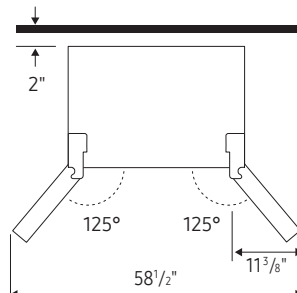

Dimensions

Total Capacity: 29.8 cu. ft.

Refrigerator: 20.8 cu. ft.

- 4 Tempered Glass Spill-Proof Shelves
- 2 Clear Drawers, Including Crisper+
- 2 Large Pantry Drawers
- 8 Door Bins
  - Right: 1 Gallon Bin, 3 Regular Bins
  - Left: 4 Regular Bins
- Surface Lighting

Freezer: 9.0 cu. ft.

- Dual Ice Maker in Freezer (Cubed Ice AND Ice Bites)
- Ice Bucket with Cover and 1 Scoop
- Produces up to 5.3 lbs ice/day, stores up to 9.9 lbs
- High Efficiency LED Lighting

Accessories

Water Filter: HAF-QIN

Warranty

One (1) Year Parts and Labor on Refrigerator
Five (5) Years Parts and Labor on Sealed Refrigeration System Only*
Ten (10) Years Parts and Five (5) Years Labor on Digital Inverter Compressor

*Compressor, evaporator, condenser, drier and connecting tubing.

Product Dimensions

Dimensions (WxHxD with hinges and doors):
35³/₄" x 70" x 34¹/₄"

Dimensions (WxHxD without hinges and door):
35³/₄" x 68⁷/₈" x 29³/₈"

Shipping Dimensions (WxHxD)

Dimensions: 38¹/₄" x 75³/₄" x 36¹/₄"

Color	Model #	UPC Code	Product & Shipping Weight (lbs)	
Custom Panel-Ready with Charcoal Glass Family Hub™ Panel	RF30BB6900AC	887276624433	328.5	352.7
Custom Panel-Ready with White Glass Family Hub™ Panel	RF30BB6900AW	887276639932	328.5	352.7
White Glass Top and Family Hub™ Panels with Matte Gray Glass Bottom Panel	RF30BB69006M	887276639925	346.1	370.4