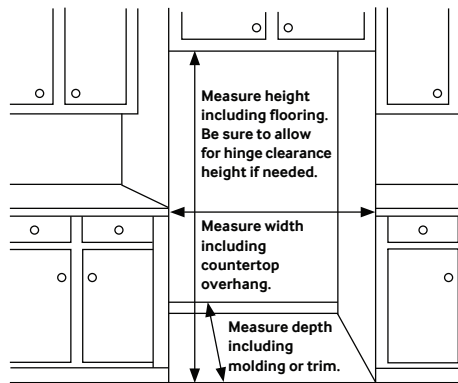

Rating

ENERGY STAR® rated:
693 kWh/yr

RF30BB6900

SAMSUNG

Bespoke 3-Door French Door Refrigerator (30 cu. ft.) with Family Hub™

Installation Specifications

1. Measure the height, width and depth of the opening, making sure to include baseboards, molding tile, countertop overhang, etc. Check to be sure there is enough room to open the door (consider walls, islands or other obstacles when measuring).
2. Refer to illustration below to determine dimensions.
3. Allow 2.5" of clearance on hinge side of refrigerator when installing next to a wall where handle may make contact.
4. Allow 2" minimum clearance at rear for proper air circulation and water/electrical connections. Allow a 3/8" minimum clearance at sides and top for ease of installation.
5. Ensure each door and entryway in the home is wide enough for the refrigerator to be moved through easily.

For optimal usage and ability to open refrigerator doors completely, do not install next to a wall.

Please note: The following dimension and cutout information is for planning purposes only. For complete installation details, consult manual packed with product, or download manual online at samsung.com.

*Compressor, evaporator, condenser, drier and connecting tubing.

Product Dimensions

Dimensions (WxHxD with hinges and doors):
 35³/₄" x 70" x 34¹/₄"

Dimensions (WxHxD without hinges and door):
 35³/₄" x 68⁷/₈" x 29³/₈"

Shipping Dimensions (WxHxD)

Dimensions: 38¹/₄" x 75³/₄" x 36¹/₄"

Color	Model #	UPC Code	Product & Shipping Weight (lbs)	
Custom Panel-Ready with Charcoal Glass Family Hub™ Panel	RF30BB6900AC	887276624433	328.5	352.7
Custom Panel-Ready with White Glass Family Hub™ Panel	RF30BB6900AW	887276639932	328.5	352.7
White Glass Top and Family Hub™ Panels with Matte Gray Glass Bottom Panel	RF30BB69006M	887276639925	346.1	370.4