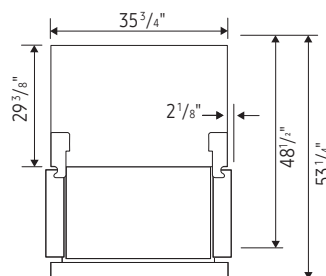

Dimensions

Total Capacity: 29.8 cu. ft.

Refrigerator: 20.8 cu. ft.

- 4 Tempered Glass Spill-Proof Shelves
- 2 Clear Drawers, Including Crisper+
- 2 Large Pantry Drawers
- 8 Door Bins
  - Right: 1 Gallon Bin, 3 Regular Bins
  - Left: 4 Regular Bins
- Surface Lighting

Freezer: 9.0 cu. ft.

- Dual Ice Maker in Freezer (Cubed Ice AND Ice Bites)
- Ice Bucket with Cover and 1 Scoop
- Produces up to 5.3 lbs ice/day, stores up to 9.9 lbs
- High Efficiency LED Lighting

Accessories

Water Filter: HAF-QIN

Warranty

One (1) Year Parts and Labor on Refrigerator
Five (5) Years Parts and Labor on Sealed Refrigeration System Only*
Ten (10) Years Parts and Five (5) Years Labor on Digital Inverter Compressor

*Compressor, evaporator, condenser, drier and connecting tubing.

Product Dimensions

Dimensions (WxHxD with hinges and doors):
35³/₄" x 70" x 34¹/₄"

Dimensions (WxHxD without hinges and door):
35³/₄" x 68⁷/₈" x 29³/₈"

Shipping Dimensions (WxHxD)

Dimensions: 38¹/₄" x 75³/₄" x 36¹/₄"

Color	Model #	UPC Code	Product & Shipping Weight (lbs)	
Custom Panel-Ready with Charcoal Glass Family Hub™ Panel	RF30BB6900AC	887276624433	328.5	352.7
Custom Panel-Ready with White Glass Family Hub™ Panel	RF30BB6900AW	887276639932	328.5	352.7
White Glass Top and Family Hub™ Panels with Matte Gray Glass Bottom Panel	RF30BB69006M	887276639925	346.1	370.4